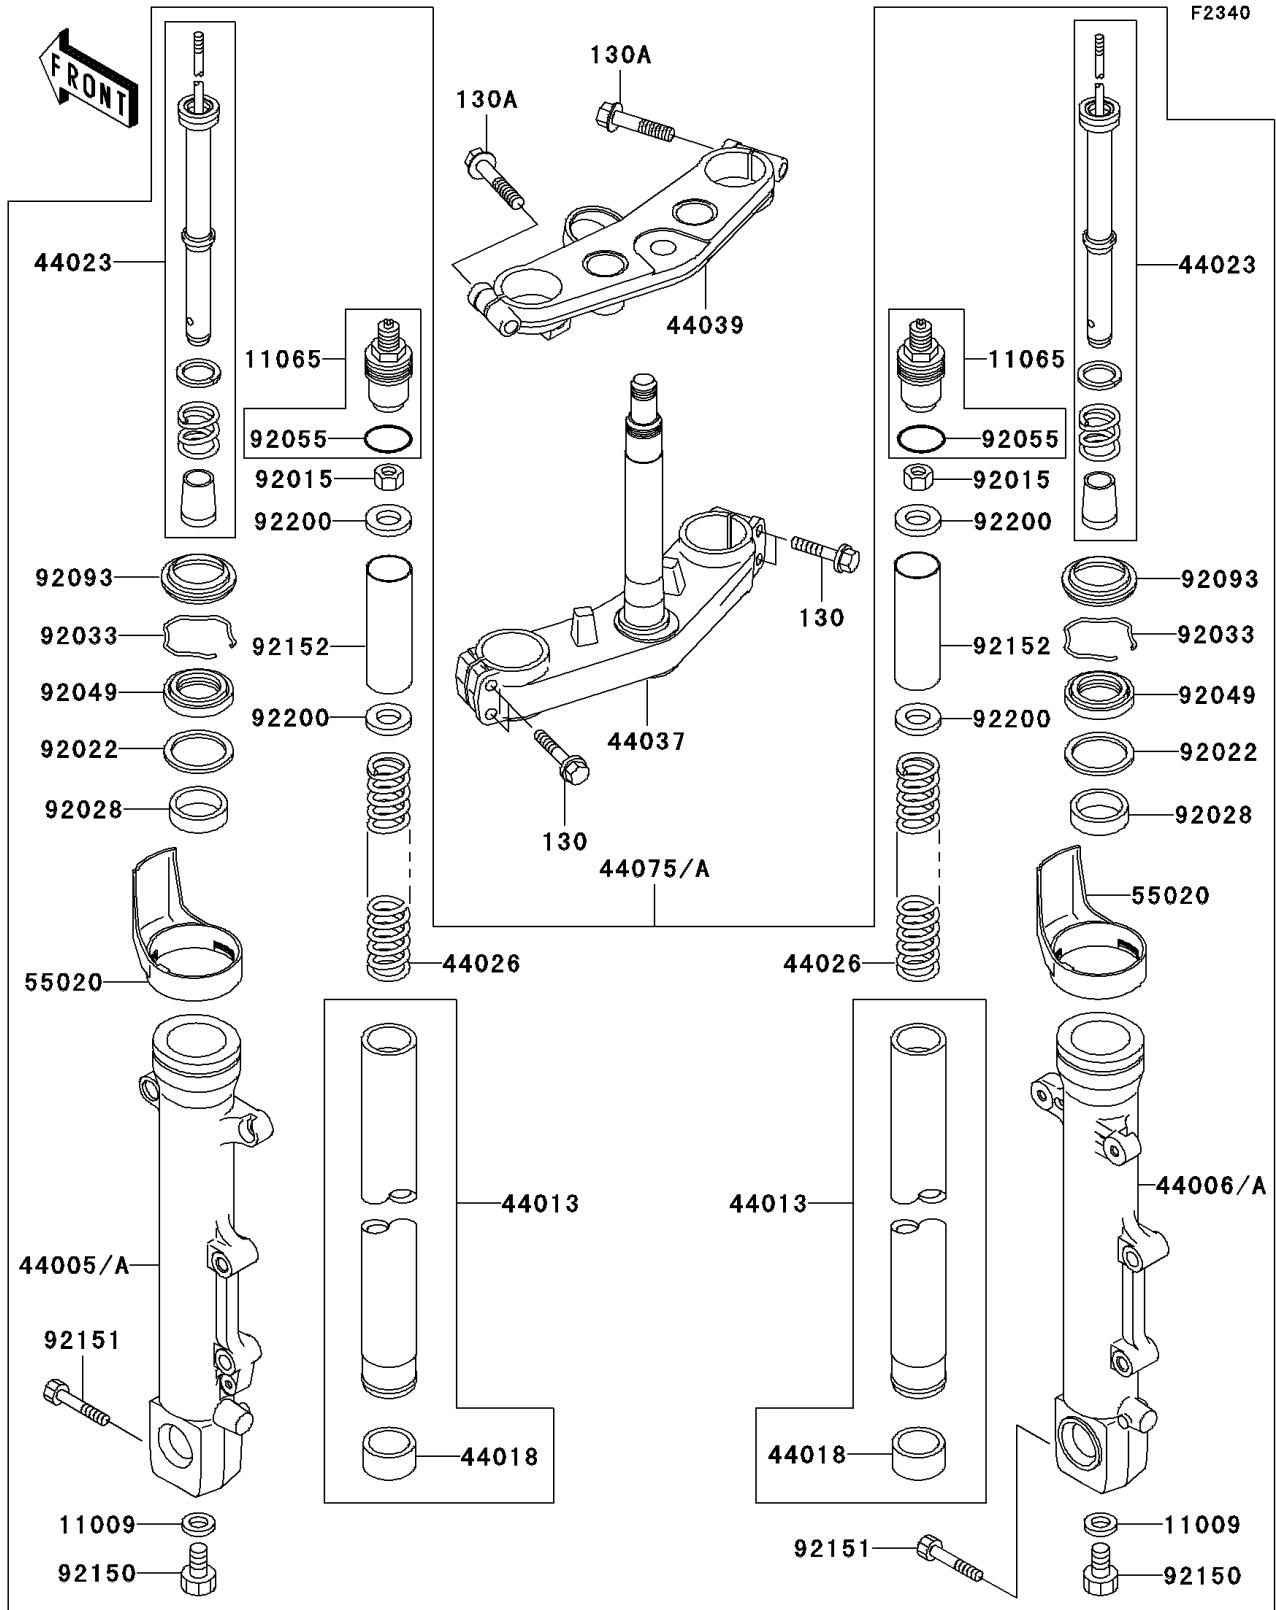

## PARTS DIAGRAM

### Front Fork

## PARTS LIST

### Front Fork

| ITEM NAME                               | PART NUMBER | QUANTITY |
|---|-------------|----------|
| BOLT-FLANGED,8X40 (Ref # 130)           | 130J0840    | 4        |
| BOLT-FLANGED (Ref # 130A)               | 130J1045    | 2        |
| GASKET,FORK CYLINDER BOLT (Ref # 11009) | 11009-1127  | 2        |
| CAP (Ref # 11065)                       | 11065-1120  | 2        |
| PIPE-LEFT FORK OUTER (Ref # 44005A)     | 44005-1414  | 1        |
| PIPE-RIGHT FORK OUTER (Ref # 44006A)    | 44006-1414  | 1        |
| PIPE-FORK INNER (Ref # 44013)           | 44013-1492  | 2        |
| PISTON-FORK,INNER PIPE (Ref # 44018)    | 44018-1060  | 2        |
| CYLINDER-SET-FORK (Ref # 44023)         | 44023-1155  | 2        |
| SPRING-FRONT FORK (Ref # 44026)         | 44026-1729  | 2        |
| HOLDER-FORK UNDER (Ref # 44037)         | 44037-1419  | 1        |
| HOLDER-FORK UPPER (Ref # 44039)         | 44039-1318  | 1        |
| DAMPER-SET-FORK (Ref # 44075A)          | 44075-1135  | 1        |
| GUARD,FORK (Ref # 55020)                | 55020-1691  | 2        |
| NUT (Ref # 92015)                       | 92015-1795  | 2        |
| WASHER (Ref # 92022)                    | 92022-1299  | 2        |
| BUSHING (Ref # 92028)                   | 92028-1784  | 2        |
| RING-SNAP (Ref # 92033)                 | 92033-1077  | 2        |
| SEAL-OIL,FORK OUTER TUBE (Ref # 92049)  | 92049-1496  | 2        |
| RING-O (Ref # 92055)                    | 92055-1123  | 2        |
| SEAL,FORK OUTER TUBE (Ref # 92093)      | 92093-1480  | 2        |
| BOLT,12X22 (Ref # 92150)                | 92150-1398  | 2        |
| BOLT,SOCKET,8X45 (Ref # 92151)          | 92151-1991  | 4        |
| COLLAR,FORK,L=115 (Ref # 92152)         | 92152-1361  | 2        |
| WASHER (Ref # 92200)                    | 92200-1349  | 4        |