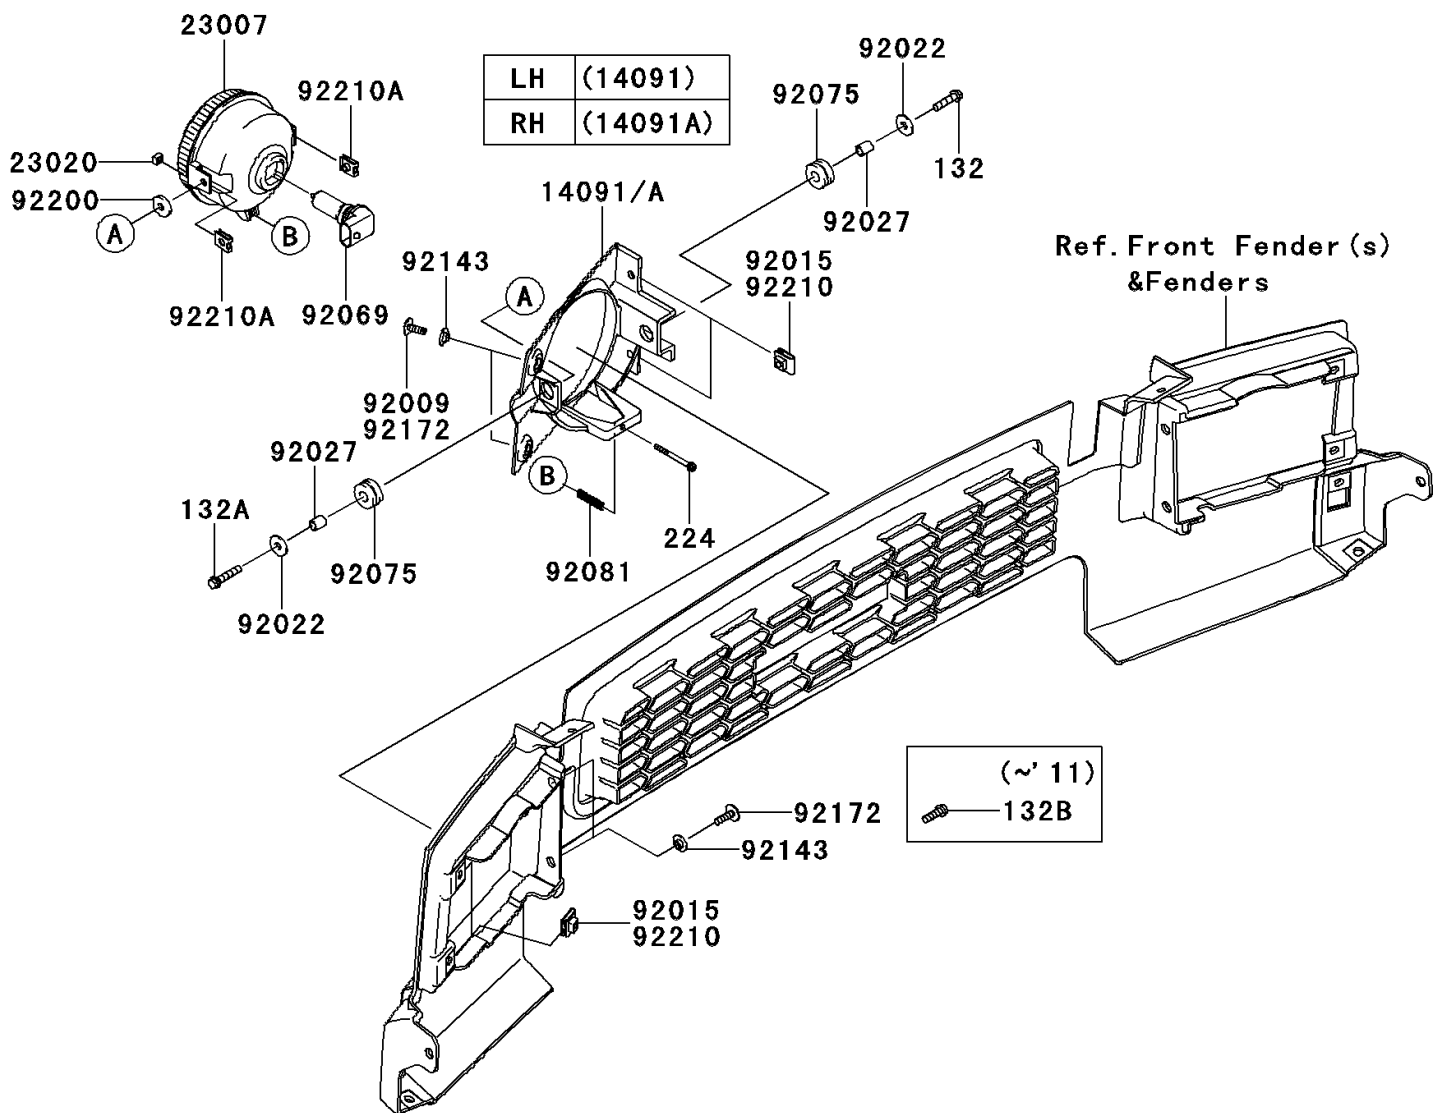

2010 Mule 4010 4x4

PARTS DIAGRAM

Headlight(s)

F2710

2010 Mule 4010 4x4

PARTS LIST

Headlight(s)

ITEM NAME	PART NUMBER	QUANTITY
COVER,HEAD LAMP,LH (Ref # 14091)	14091-0827	1
COVER,HEAD LAMP,RH (Ref # 14091A)	14091-0828	1
LENS-COMP,HEAD LAMP (Ref # 23007)	23007-0096	2
NUT,4MM,FOCUS ADJUST (Ref # 23020)	23020-018	2
SCREW,6X16 (Ref # 92009)	92009-1621	4
NUT,CLAMP,6MM (Ref # 92015)	92015-1678	8
WASHER,6.5X20X1.6 (Ref # 92022)	92022-125	4
COLLAR,6.8X10X12 (Ref # 92027)	92027-162	4
BULB,12V 35/35W (Ref # 92069)	92069-0019	2
DAMPER (Ref # 92075)	92075-1690	4
SPRING,FOCUS ADJUST (Ref # 92081)	92081-1896	2
COLLAR (Ref # 92143)	92143-1087	8
WASHER,6.5X20X3.2 (Ref # 92200)	92200-0359	2
NUT (Ref # 92210A)	92210-1125	4
BOLT-FLANGED-SMALL,6X25 (Ref # 132)	132BA0625	2
BOLT-FLANGED-SMALL,6X30 (Ref # 132A)	132BA0630	2
BOLT-FLANGED-SMALL,6X20 (Ref # 132B)	132BB0620	4
SCREW-PAN-WP-CROS,4X45 (Ref # 224)	224AA0445	2