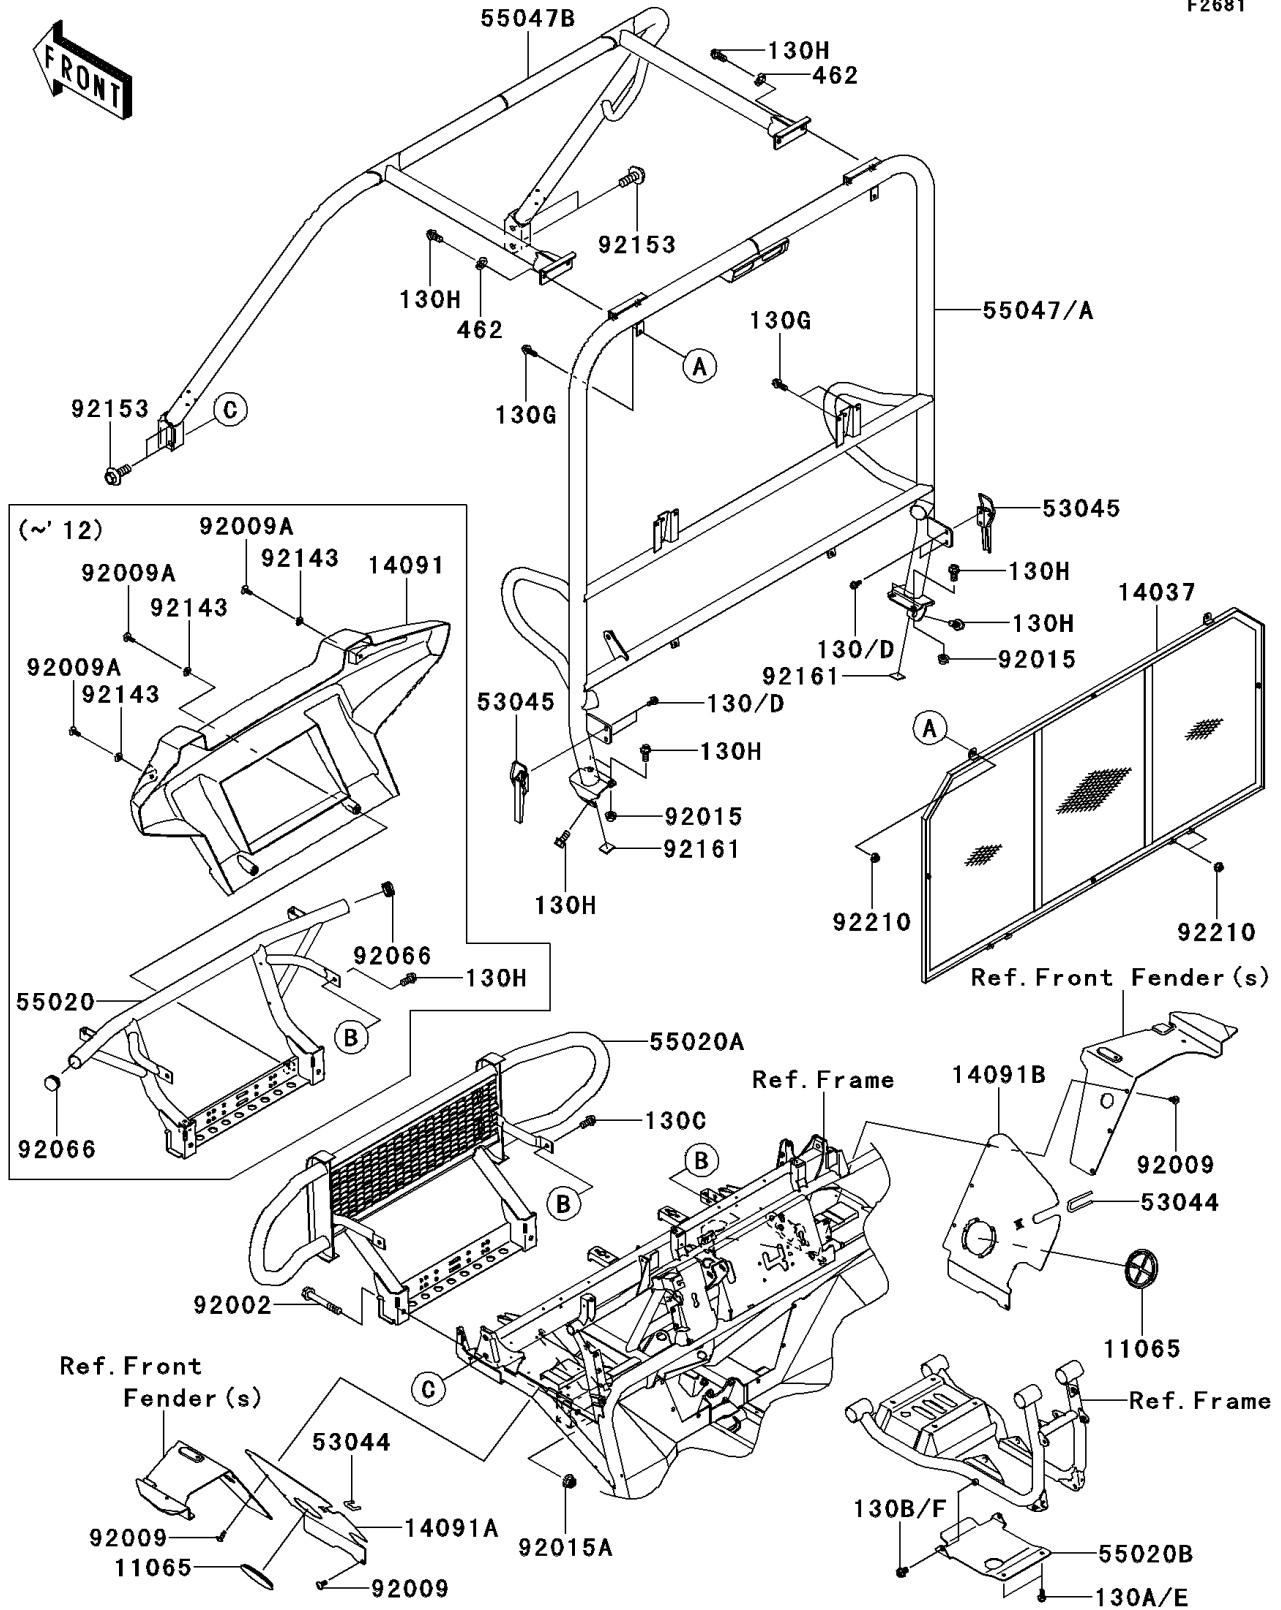

2009 Mule 4010 4x4

PARTS DIAGRAM

Guards/Cab Frame

F2681

2009 Mule 4010 4x4

PARTS LIST

Guards/Cab Frame

ITEM NAME

PART NUMBER

QUANTITY
