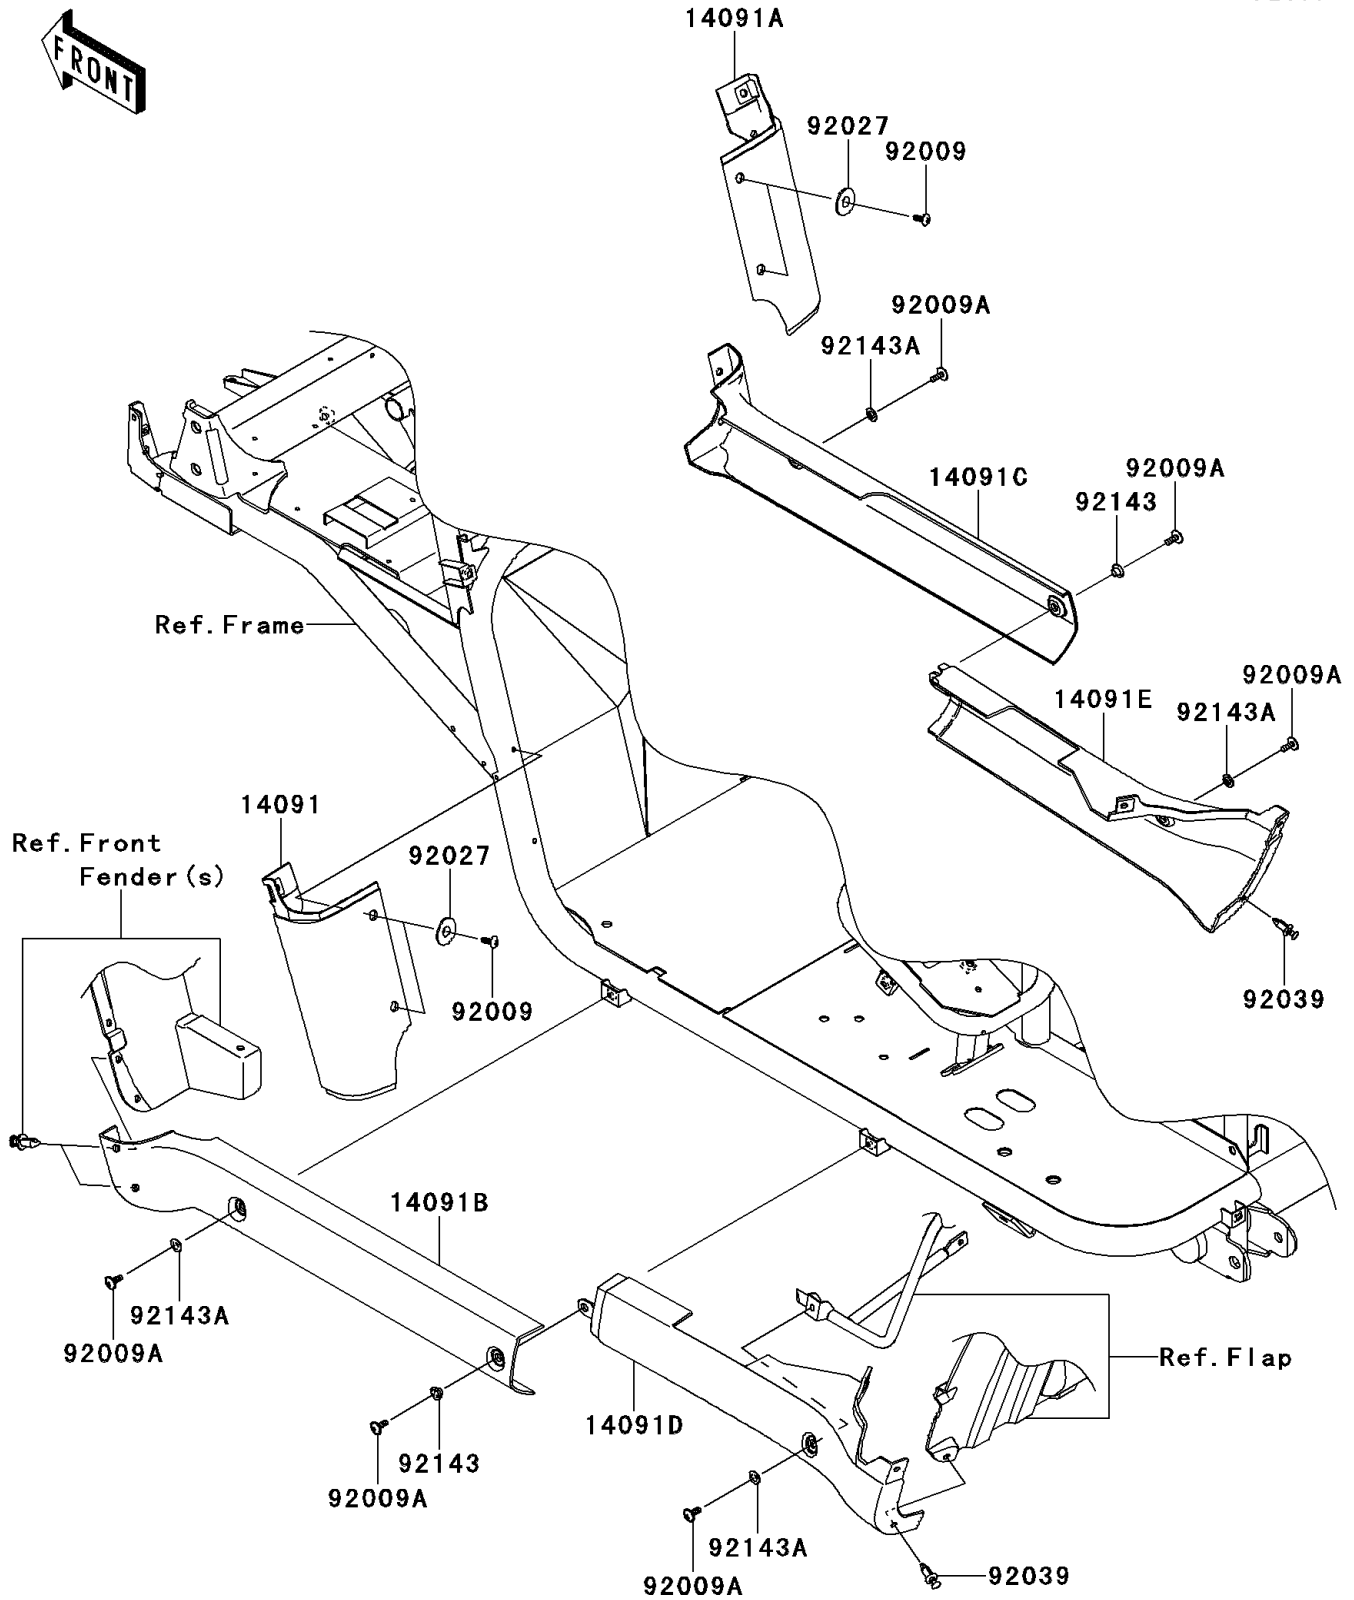

2009 Mule 4010 4x4

PARTS DIAGRAM

Side Covers/Chain Cover

F2610

2009 Mule 4010 4x4

PARTS LIST

Side Covers/Chain Cover

ITEM NAME

PART NUMBER

QUANTITY
