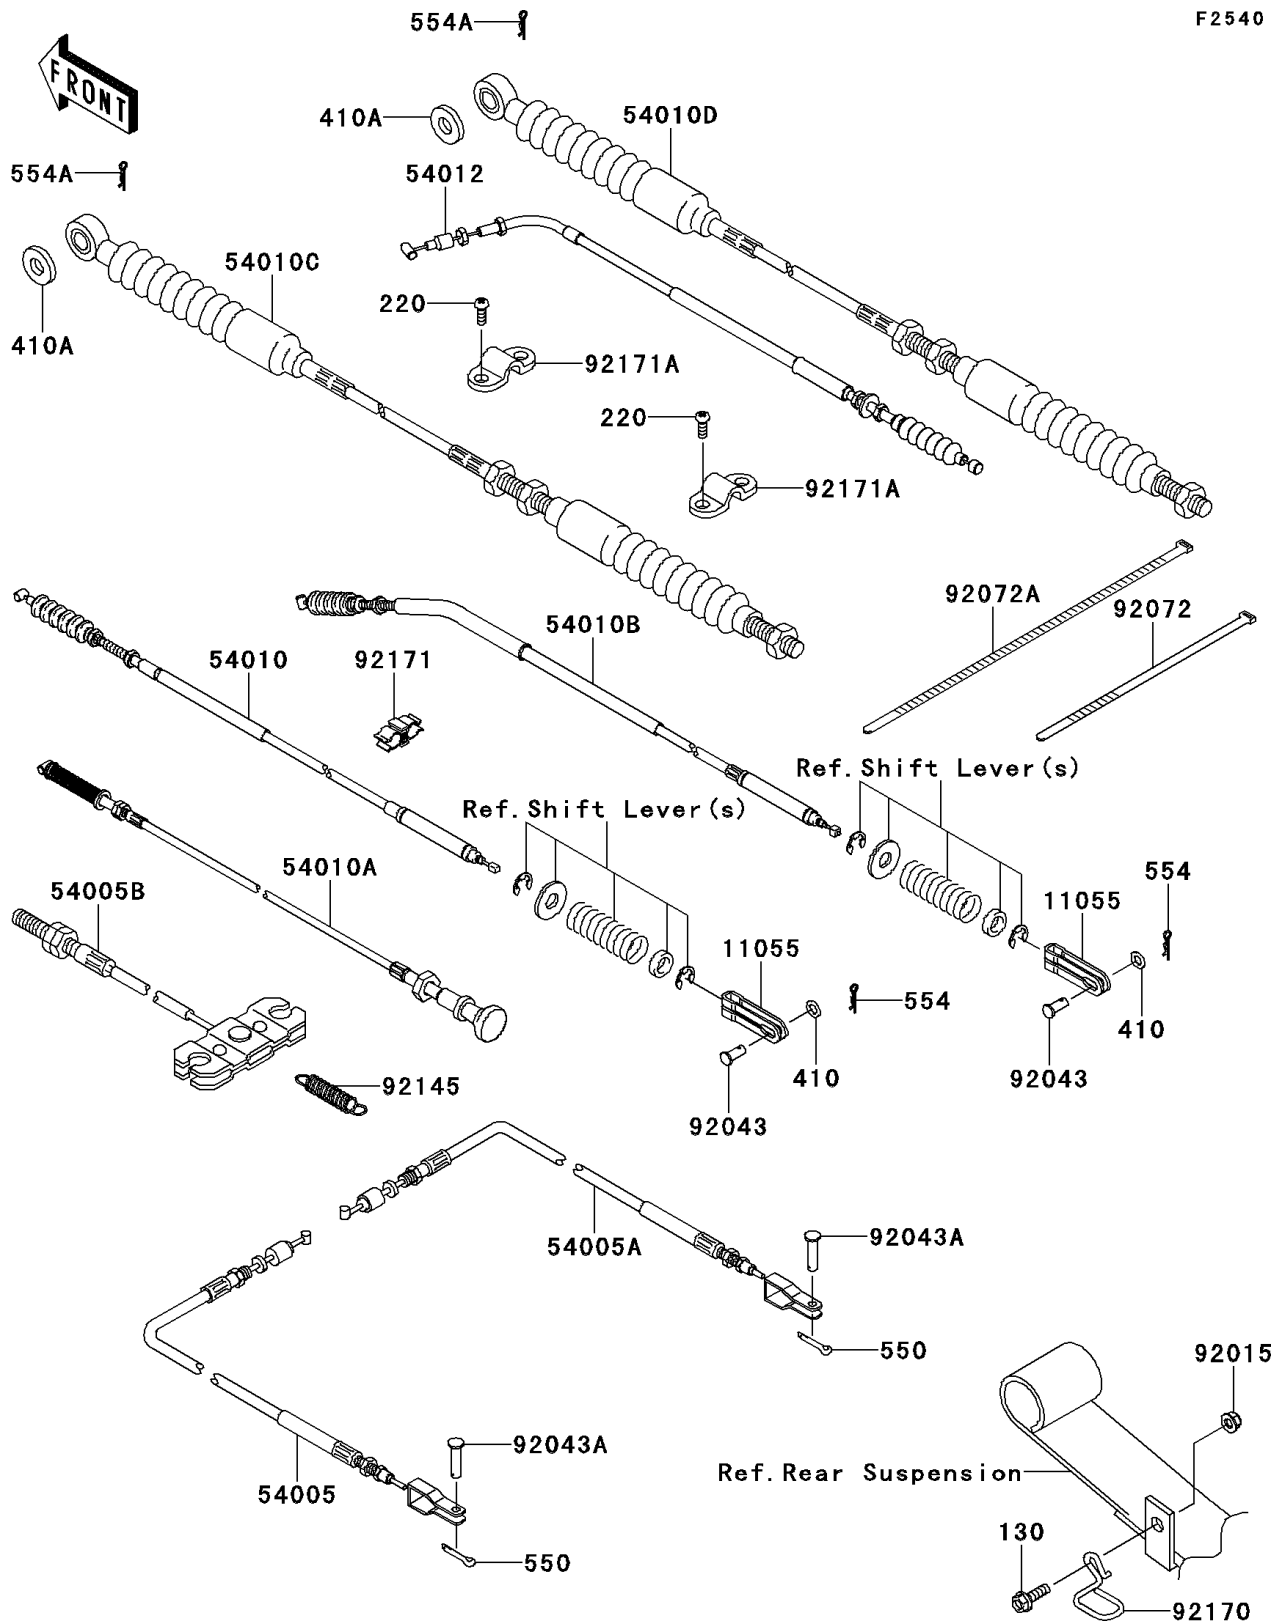

2009 Mule 4010 4x4

PARTS DIAGRAM

Cables

F2540

2009 Mule 4010 4x4

PARTS LIST

Cables

ITEM NAME	PART NUMBER	QUANTITY
BRACKET,DIFF LOCK (Ref # 11055)	11055-7505	2
CABLE-BRAKE,PARKING,RR,LH (Ref # 54005)	54005-0306	1
CABLE-BRAKE,PARKING,RR,RH (Ref # 54005A)	54005-0307	1
CABLE-BRAKE,PARKING,FR (Ref # 54005B)	54005-1198	1
CABLE,2-4WD (Ref # 54010)	54010-0044	1
CABLE,HOOD (Ref # 54010A)	54010-0131	1
CABLE,DIFF LOCK (Ref # 54010B)	54010-1120	1
CABLE,SHIFT CONTROL (Ref # 54010C)	54010-1121	1
CABLE,HI-LOW (Ref # 54010D)	54010-1124	1
CABLE-THROTTLE (Ref # 54012)	54012-0251	1
NUT,LOCK,FLANGED,6MM (Ref # 92015)	92015-1675	1
PIN,6X11 (Ref # 92043)	92043-092	2
PIN (Ref # 92043A)	92043-1039	2
BAND,L=188 (Ref # 92072)	92072-1239	7
BAND,L=368.3 (Ref # 92072A)	92072-3872	2
SPRING (Ref # 92145)	92145-7506	1
CLAMP,CABLE (Ref # 92170)	92170-1372	1
CLAMP (Ref # 92171)	92171-0129	1
CLAMP (Ref # 92171A)	92171-1203	2
BOLT-FLANGED,6X20 (Ref # 130)	130AA0620	1
SCREW-PAN-CROS,5X14 (Ref # 220)	220AA0514	4
WASHER-PLAIN-SMALL (Ref # 410)	410AA0600	2
WASHER-PLAIN-SMALL,8MM (Ref # 410A)	410AA0800	2
PIN-COTTER,2.0X22 (Ref # 550)	550AA2022	2
PIN-SNAP (Ref # 554)	554DA0600	2
PIN-SNAP (Ref # 554A)	554DA0800	2