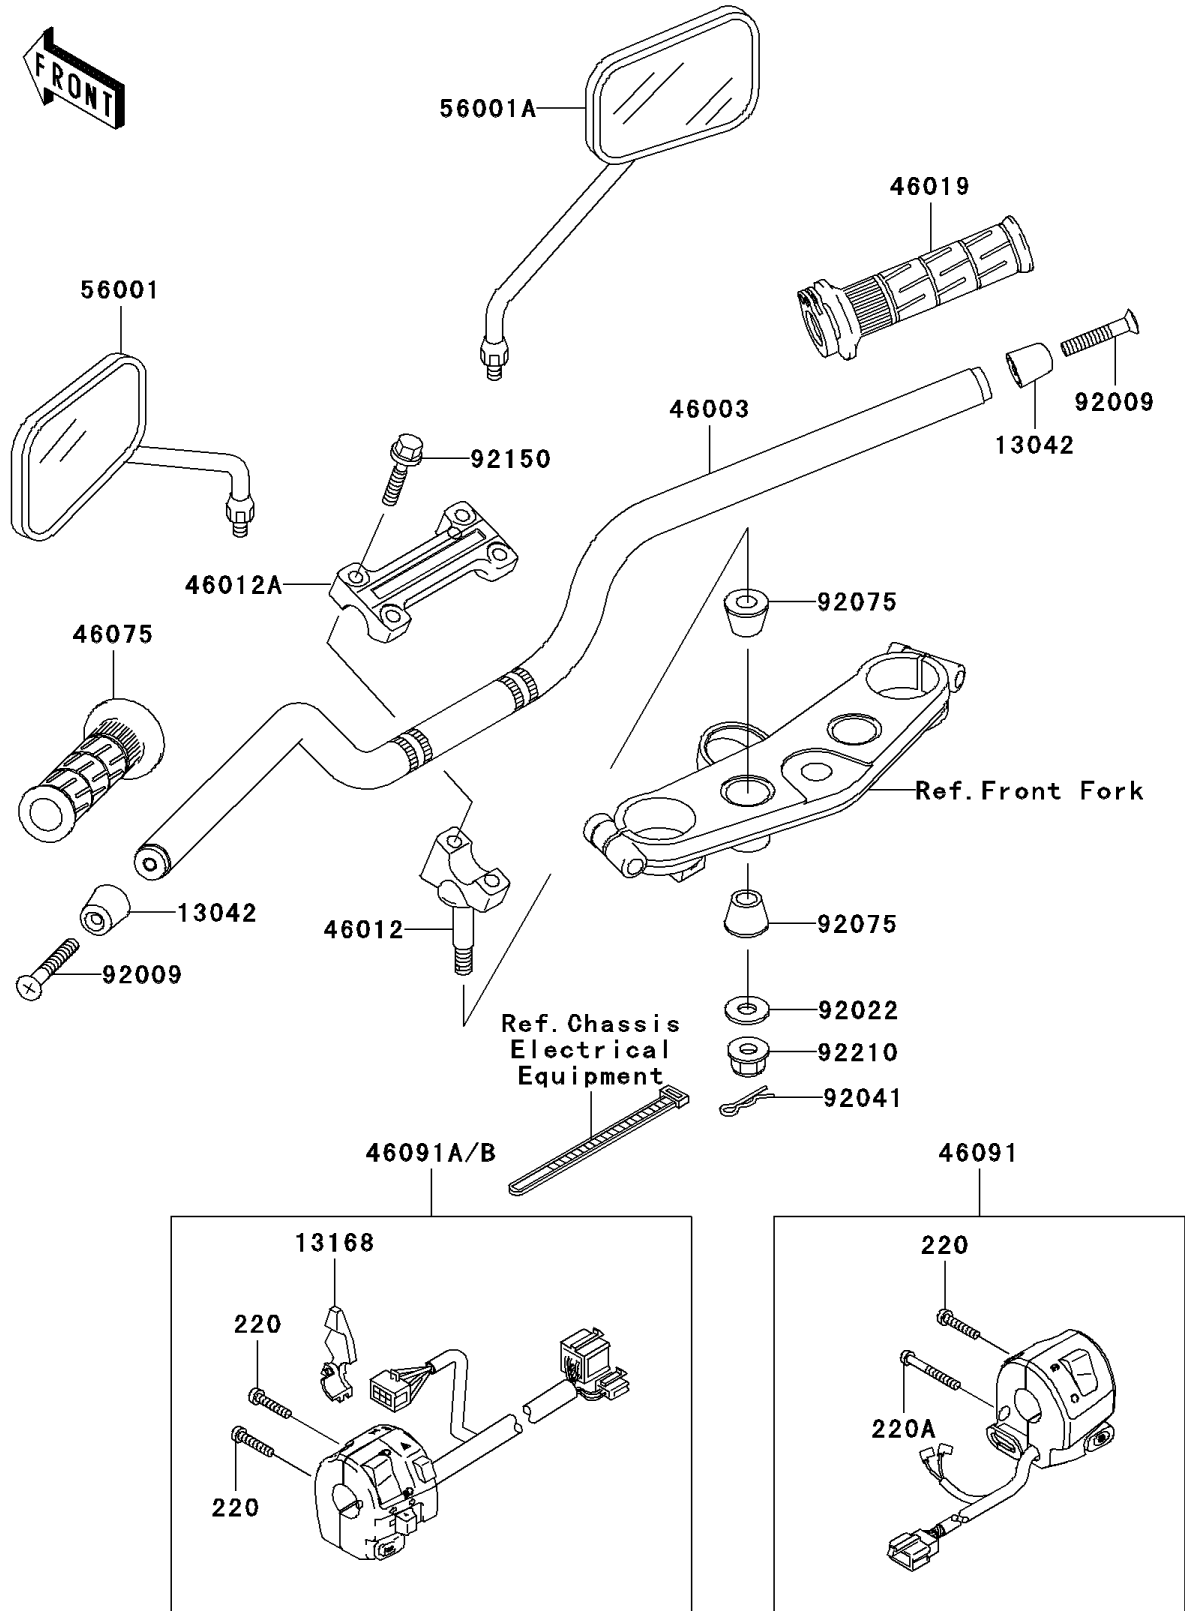

2002 ZRX1200R

PARTS DIAGRAM

Handlebar

F2310

2002 ZRX1200R

PARTS LIST

Handlebar

ITEM NAME

PART NUMBER

QUANTITY
