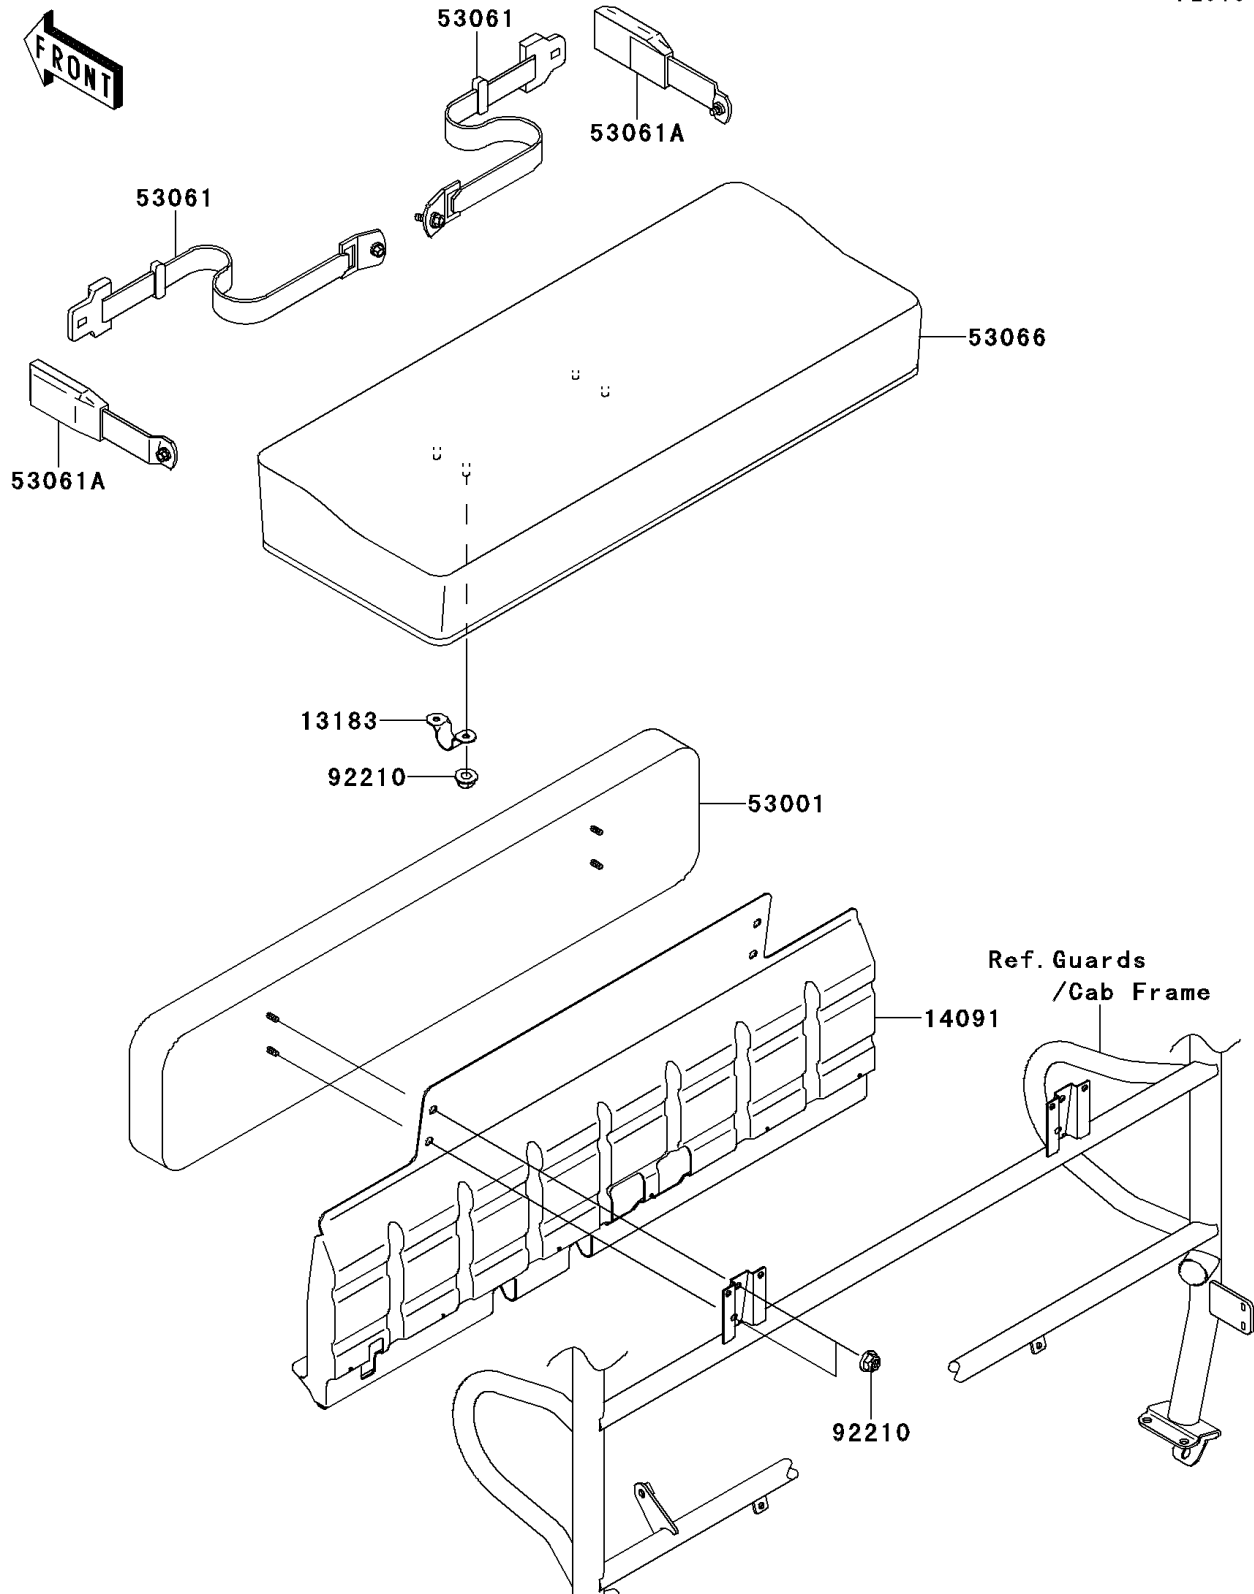

2009 Mule 4010 4x4

PARTS DIAGRAM

Seat(M9F/MAF)

F2510

2009 Mule 4010 4x4

PARTS LIST

Seat(M9F/MAF)

ITEM NAME	PART NUMBER	QUANTITY
PLATE,SEAT (Ref # 13183)	13183-1400	2
COVER,SEAT BACK (Ref # 14091)	14091-0529	1
SEAT-ASSY,BACK,BLACK (Ref # 53001)	53001-1584-MA	1
BELT-SEAT,CATCH PLATE (Ref # 53061)	53061-1013	2
BELT-SEAT,BUCKLE (Ref # 53061A)	53061-1014	2
SEAT-ASSY,FR,LWR,BLACK (Ref # 53066)	53066-7502-MA	1
NUT,FLANGED,LOCK,8MM (Ref # 92210)	92210-0005	8