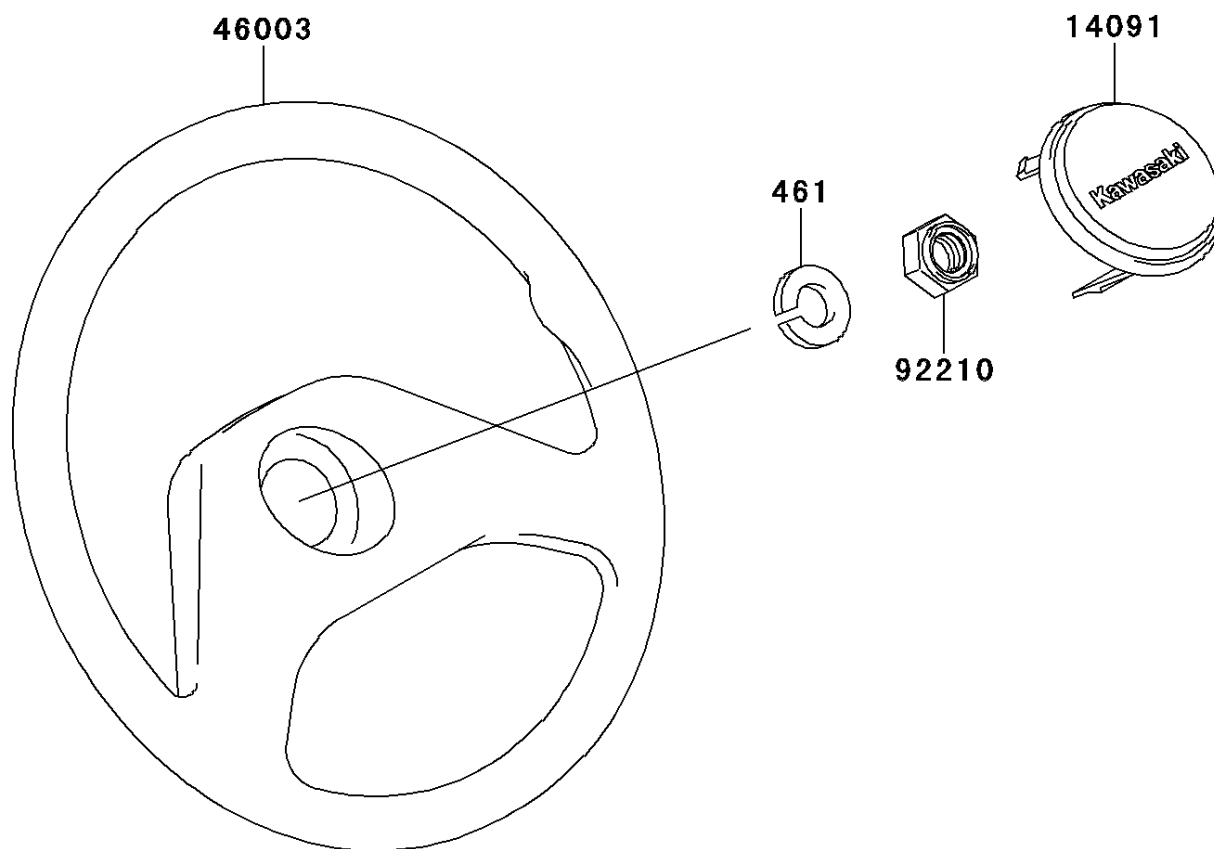

2010 Mule 4010 4x4

PARTS DIAGRAM

Steering Wheel(M9F-MCF)

F2311