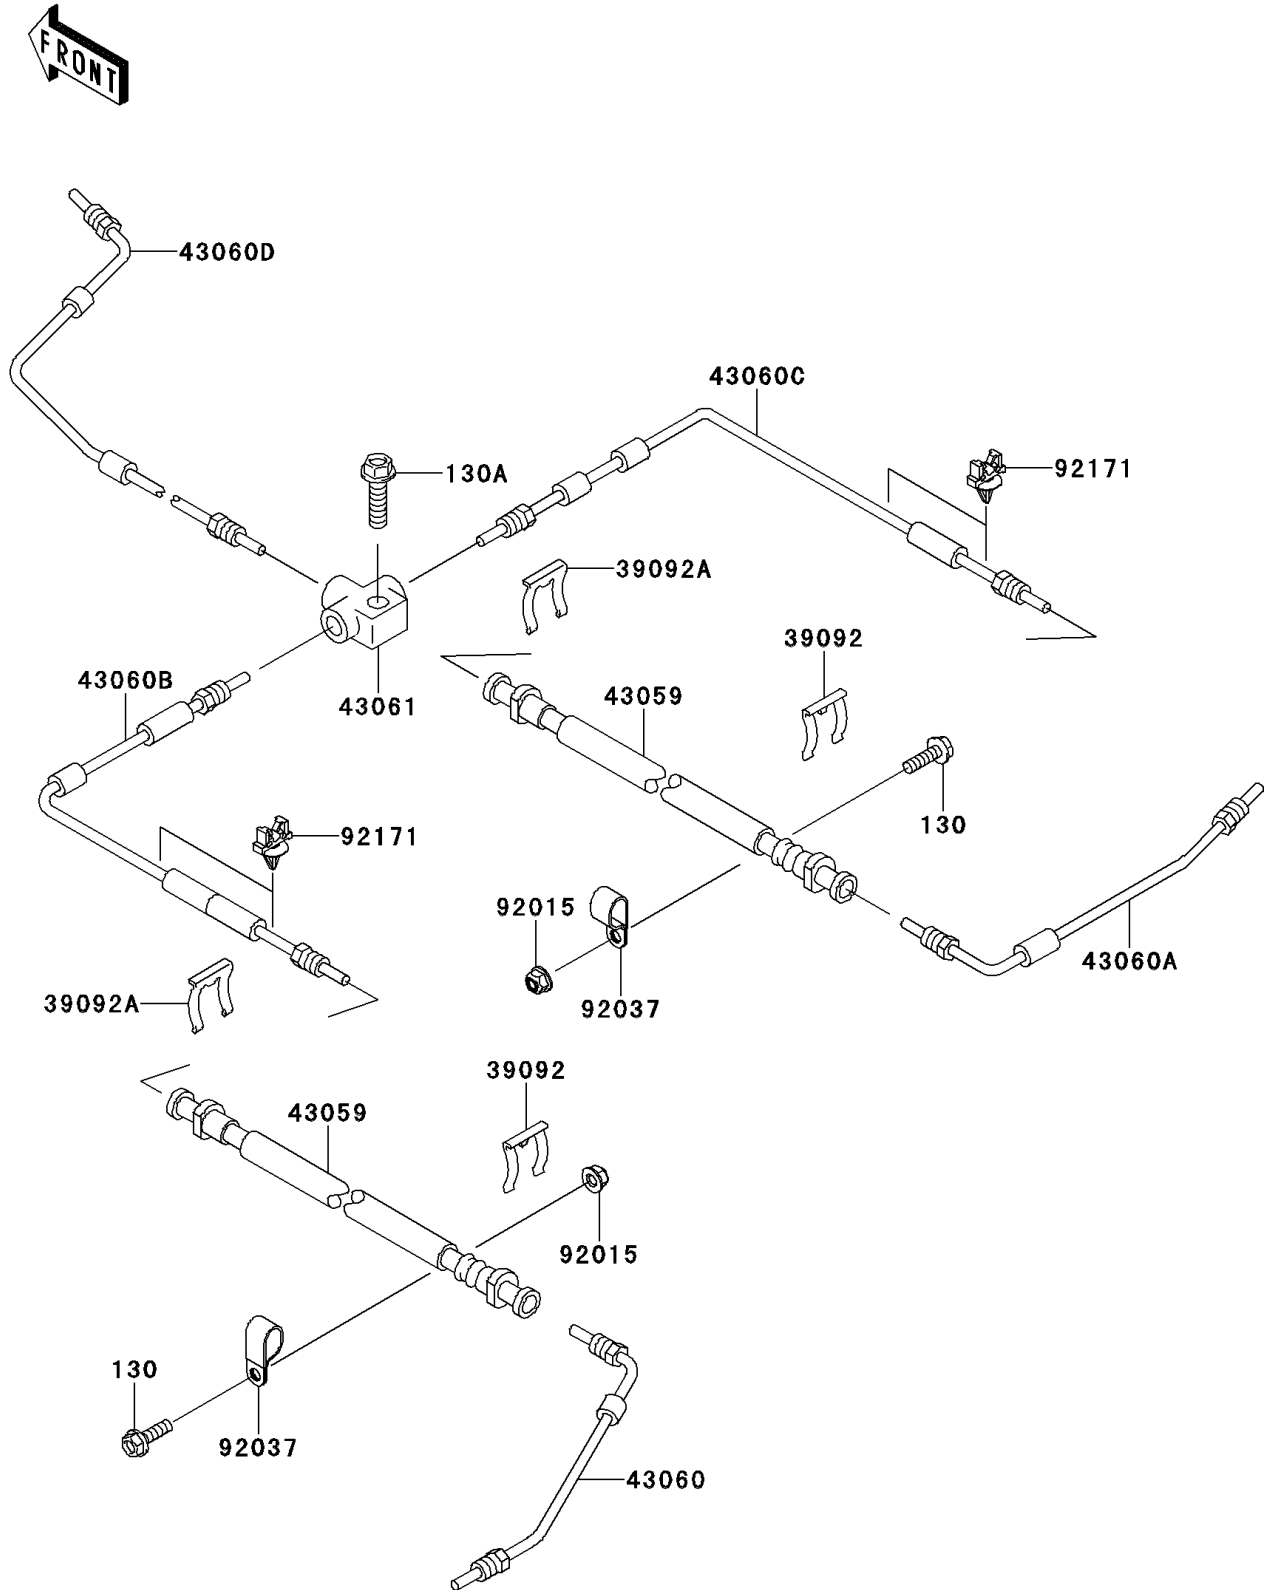

2009 Mule 4010 4x4

PARTS DIAGRAM

Brake Piping

F2262

2009 Mule 4010 4x4

PARTS LIST

Brake Piping

ITEM NAME

PART NUMBER

QUANTITY
