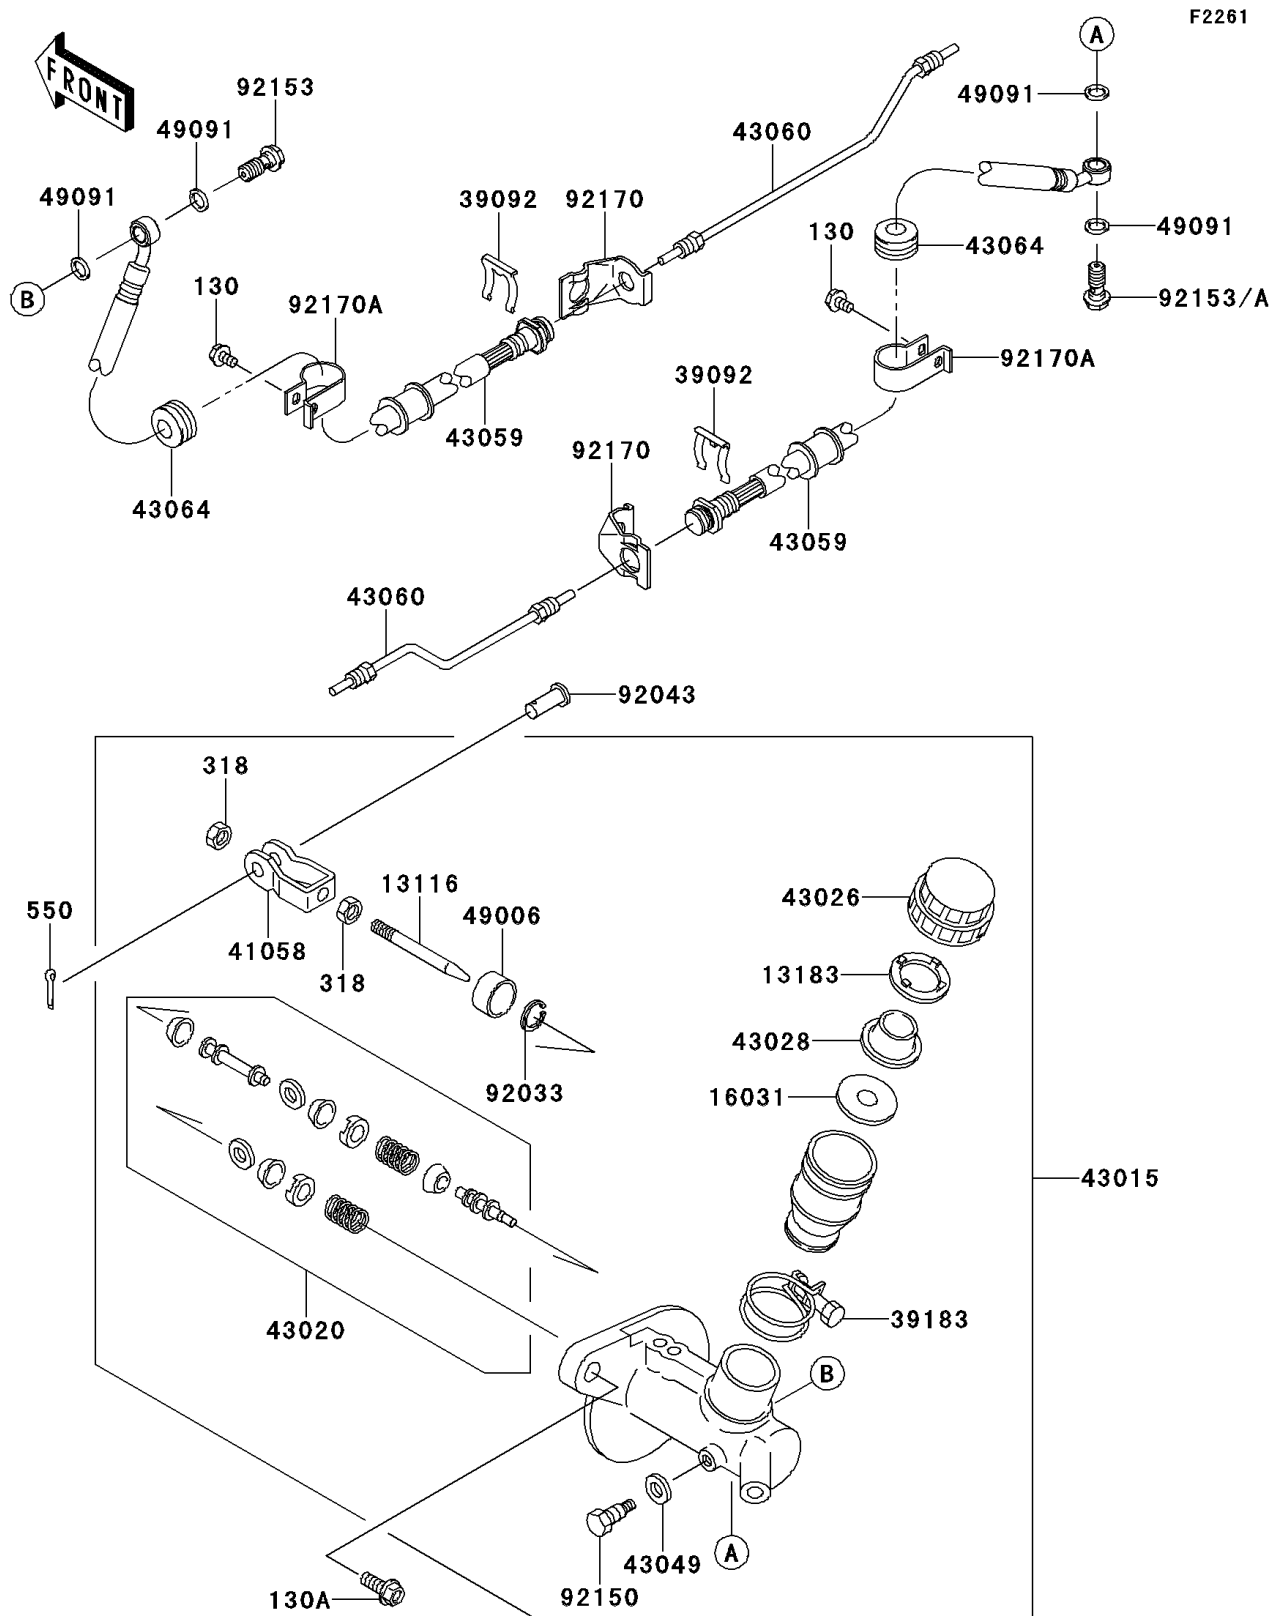

2009 Mule 4010 4x4

PARTS DIAGRAM

Master Cylinder

2009 Mule 4010 4x4

PARTS LIST

Master Cylinder

ITEM NAME

PART NUMBER

QUANTITY
