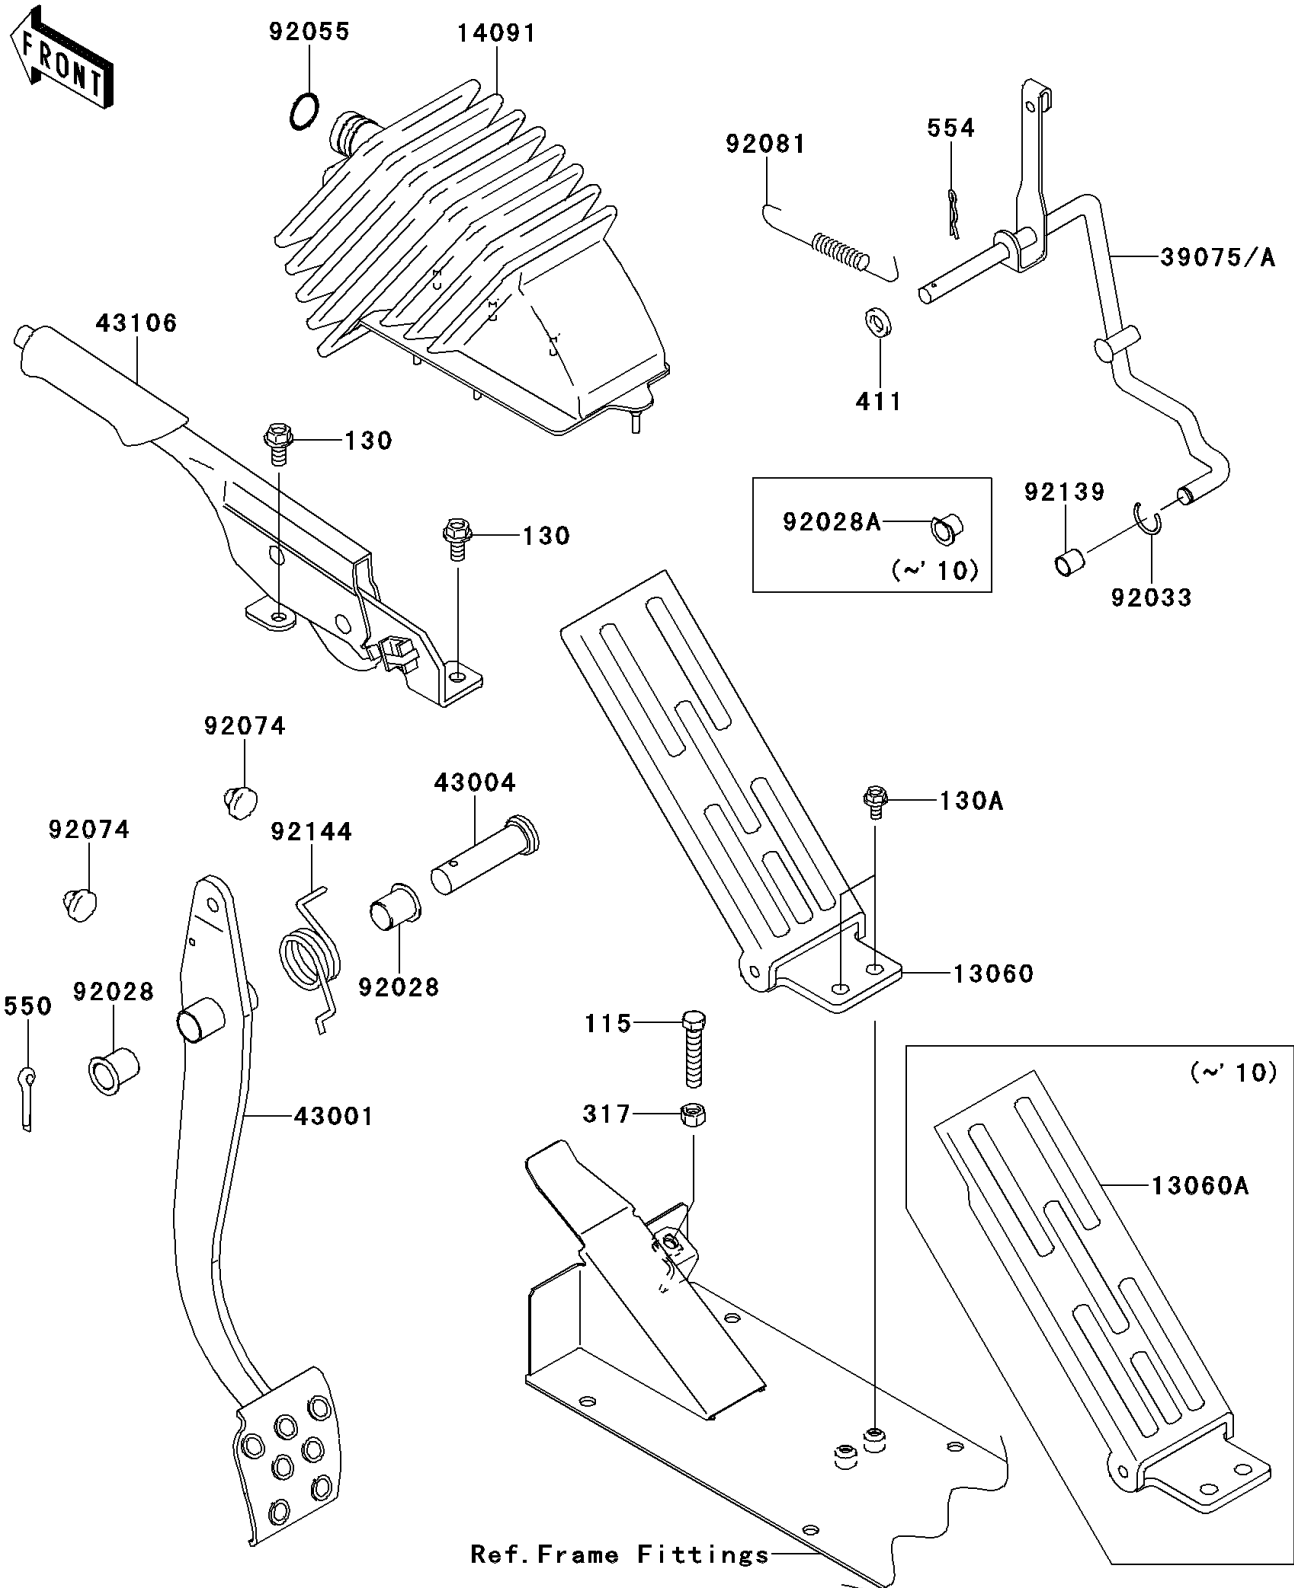

2009 Mule 4010 4x4

PARTS DIAGRAM

Brake Pedal/Throttle Lever

F2260

2009 Mule 4010 4x4

PARTS LIST

Brake Pedal/Throttle Lever

ITEM NAME

PART NUMBER

QUANTITY
