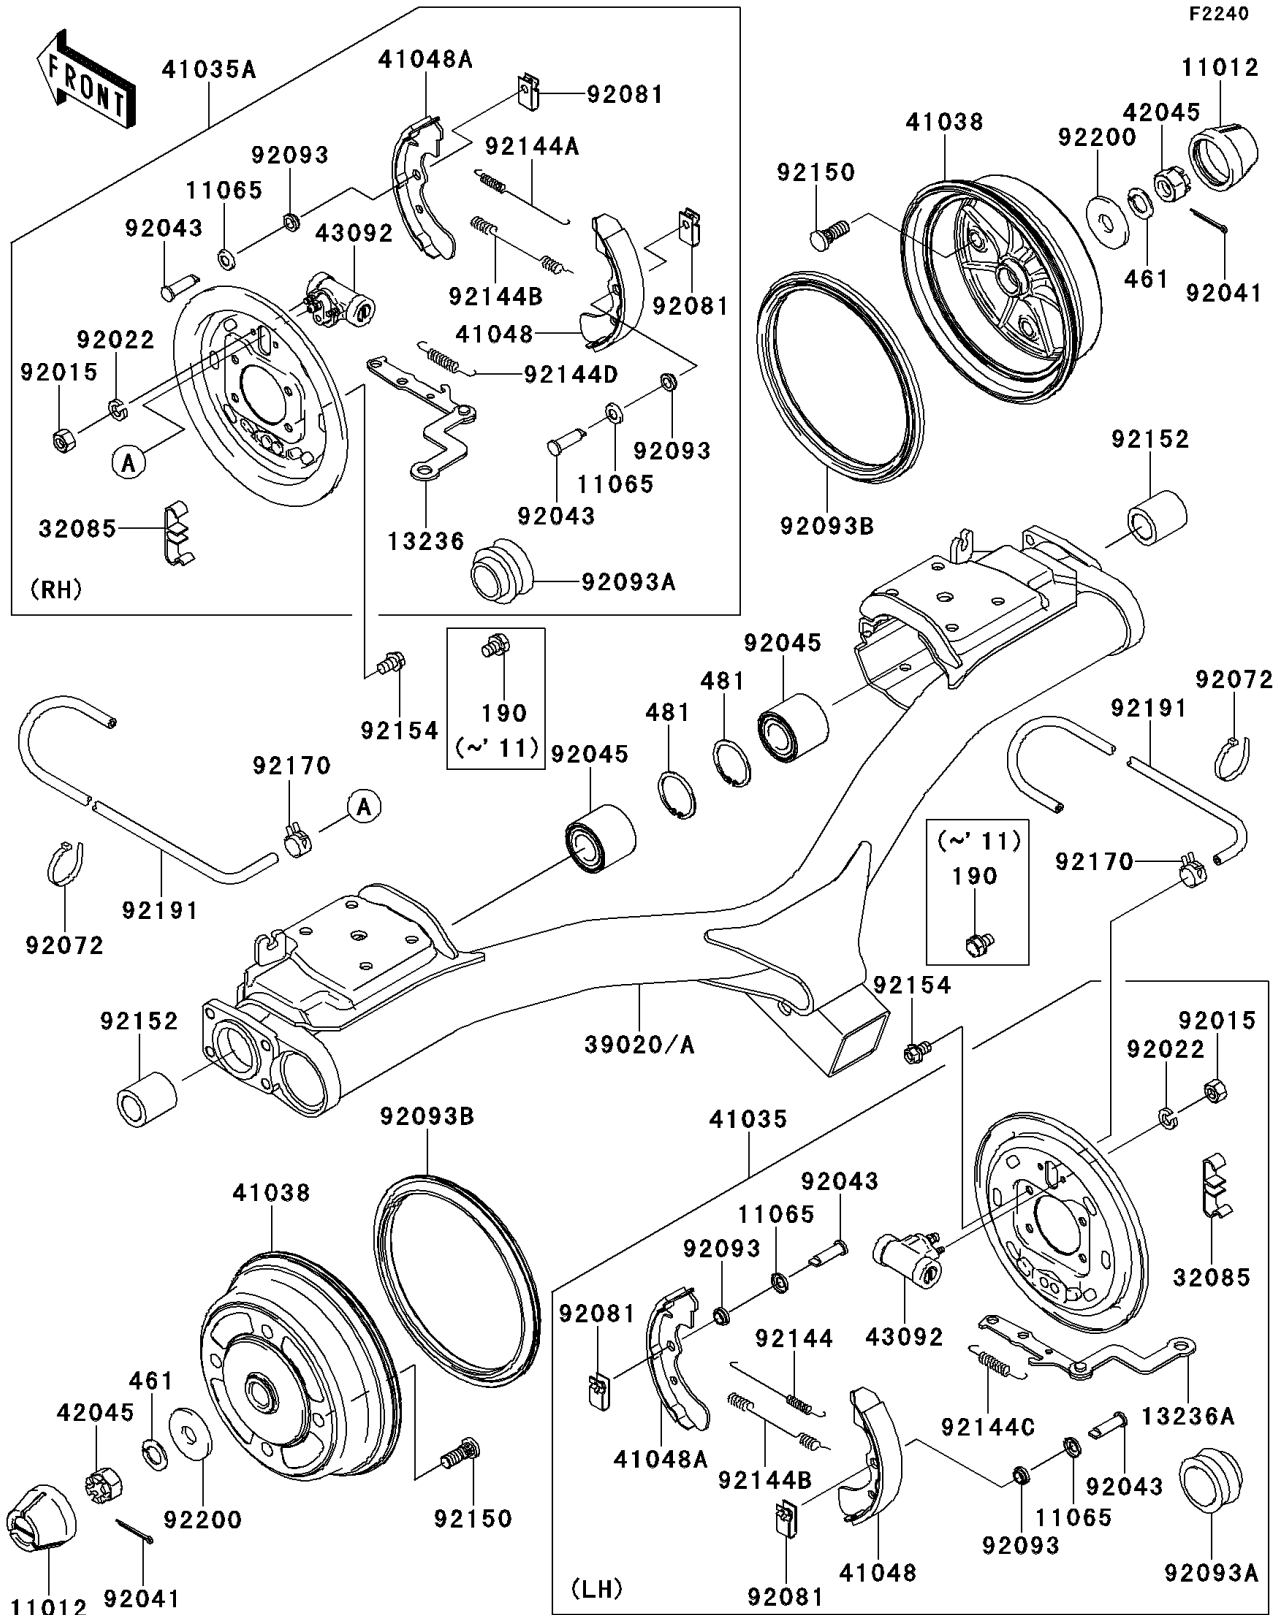

2009 Mule 4010 4x4

PARTS DIAGRAM

Rear Hubs/Brakes

2009 Mule 4010 4x4

PARTS LIST

Rear Hubs/Brakes

ITEM NAME

PART NUMBER

QUANTITY
