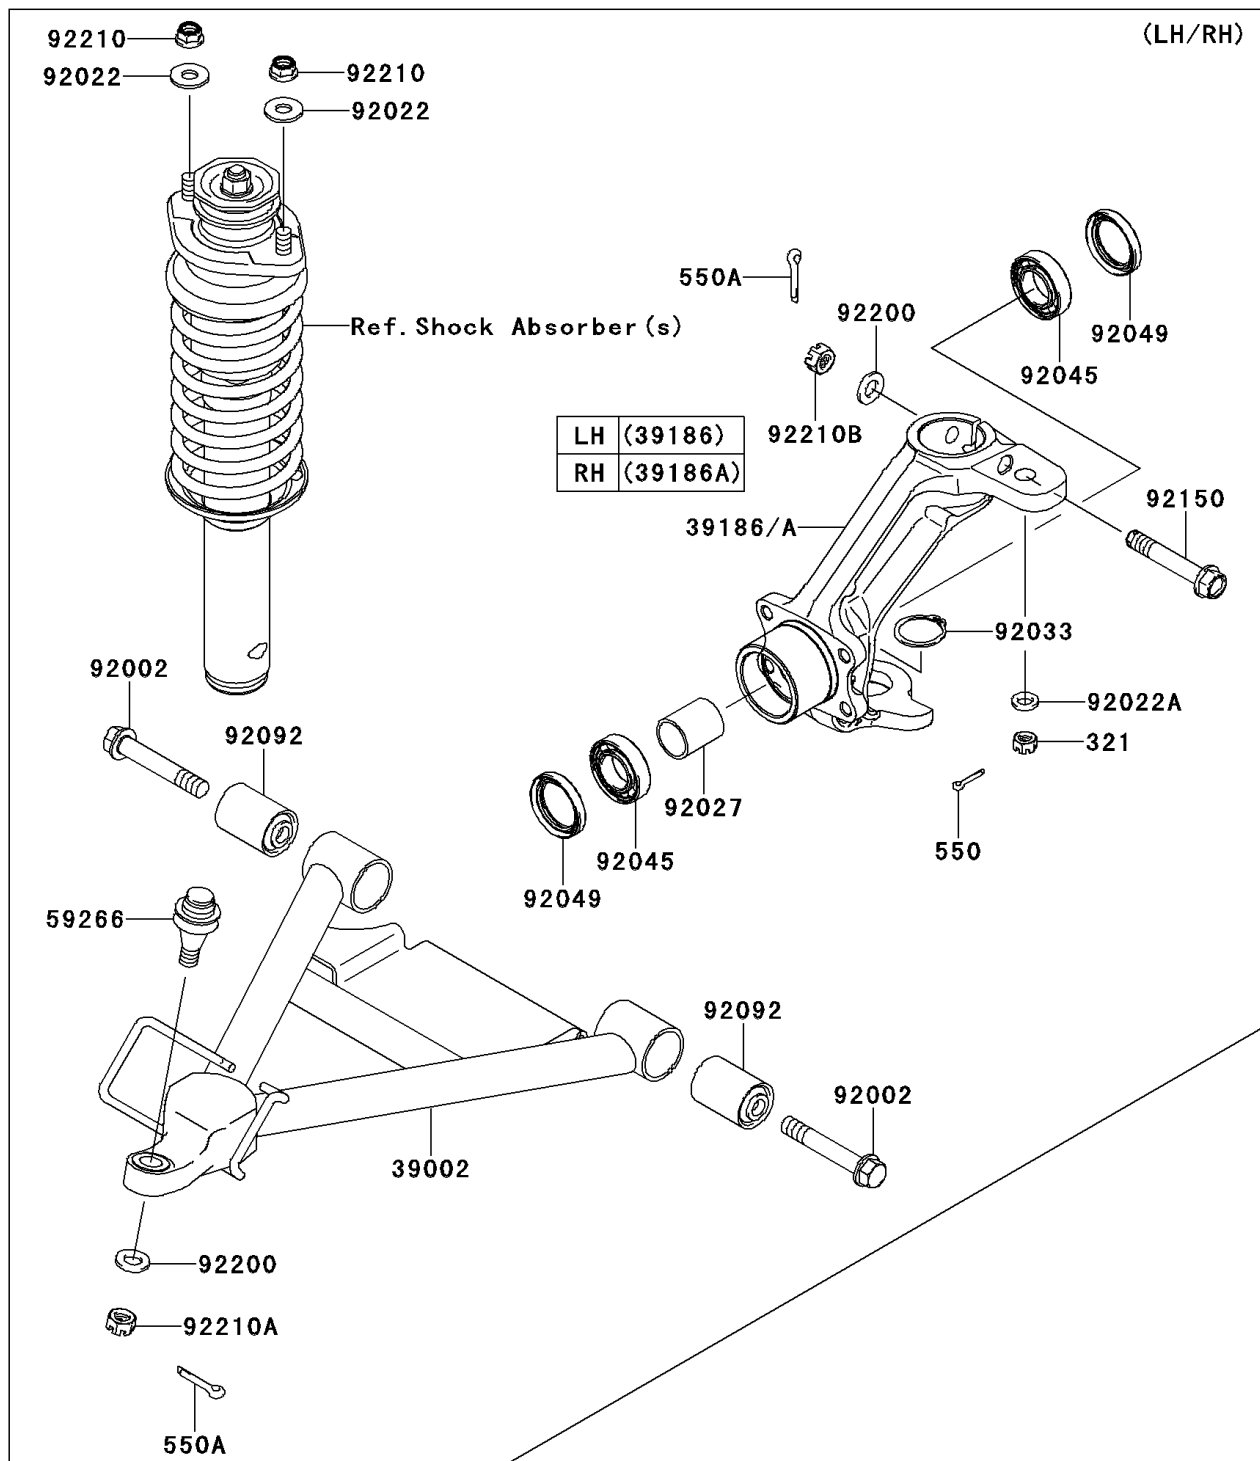

2009 Mule 4010 4x4

PARTS DIAGRAM

Front Suspension

F2152