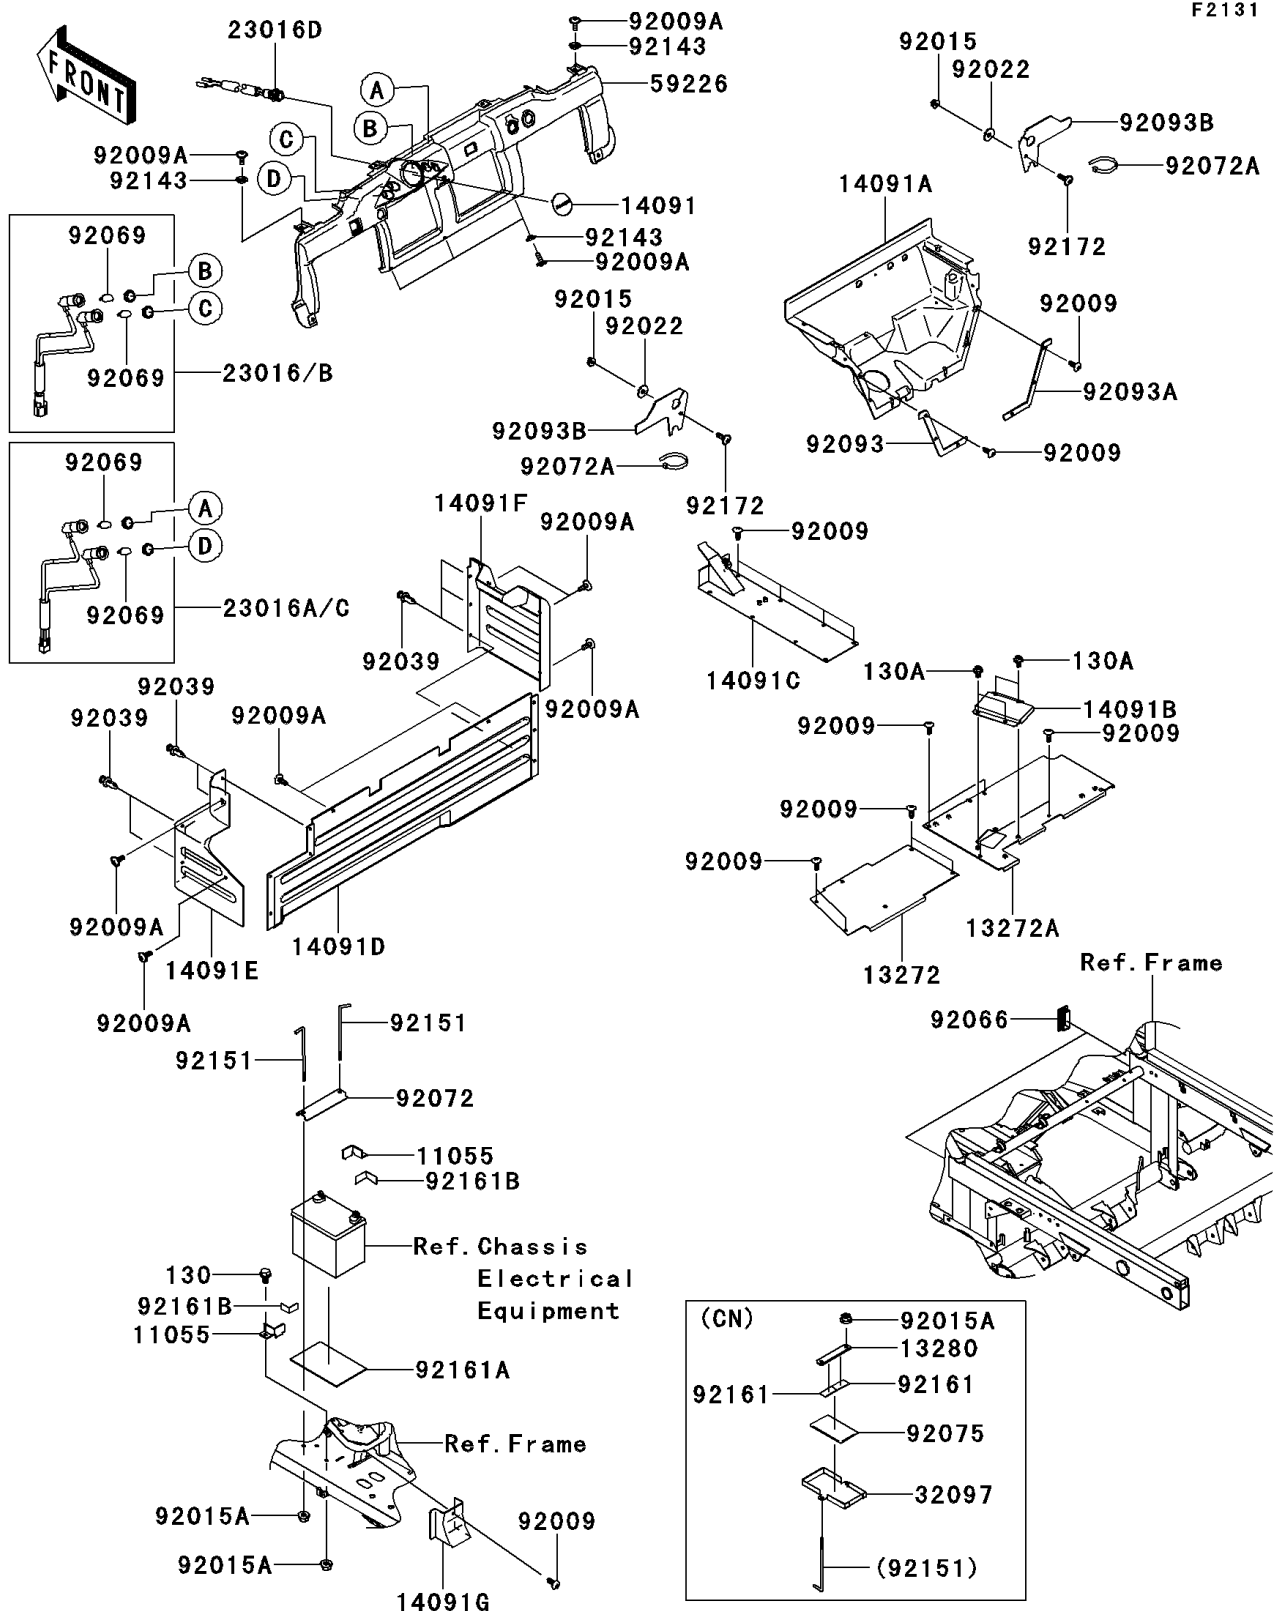

2011 MULE™ 4010 4x4

PARTS DIAGRAM

Frame Fittings(M9F-MBF)

2011 MULE™ 4010 4x4

PARTS LIST

Frame Fittings(M9F-MBF)

ITEM NAME	PART NUMBER	QUANTITY
BRACKET (Ref # 11055)	11055-0433	2
PLATE (Ref # 13272)	13272-0284	1
PLATE (Ref # 13272A)	13272-0285	1
HOLDER,BATTERY (Ref # 13280)	13280-7505	1
COVER,SPEEDOMETER,F.BLACK (Ref # 14091)	14091-0929-6Z	1
COVER,FLOOR (Ref # 14091A)	14091-1378	1
COVER (Ref # 14091B)	14091-1666	1
COVER,FLOOR,CNT,FR (Ref # 14091C)	14091-1692	1
COVER,FRONT SEAT,CNT (Ref # 14091D)	14091-7531	1
COVER,FRONT SEAT,LH (Ref # 14091E)	14091-7541	1
COVER,FRONT SEAT,RH (Ref # 14091F)	14091-7542	1
COVER,PARKING CABLE (Ref # 14091G)	14091-7551	1
LAMP-ASSY,PARKING&WATER TEMP (Ref # 23016B)	23016-0035	1
LAMP-ASSY,DFI&OIL PRESSURE (Ref # 23016C)	23016-0036	1
LAMP-ASSY,LED (Ref # 23016D)	23016-7501	1
CASE-BATTERY (Ref # 32097)	32097-7501	1
PANEL-CONTROL,F.BLACK (Ref # 59226)	59226-0012-6Z	1
SCREW,TAPPING,6X16 (Ref # 92009)	92009-1166	23
SCREW,6X16 (Ref # 92009A)	92009-1621	12
NUT,FLANGED,6MM,BLACK (Ref # 92015)	92015-1233	2
NUT,FLANGED,8MM (Ref # 92015A)	92015-1406	2
WASHER,6.5X20X1.6,BLACK (Ref # 92022)	92022-1346	2
RIVET (Ref # 92039)	92039-1229	7
PLUG (Ref # 92066)	92066-7505	2
BULB,12V 1.7W,T10 (Ref # 92069)	92069-1059	4
BAND (Ref # 92072)	92072-0112	1
BAND,L=368.3 (Ref # 92072A)	92072-3872	2
DAMPER (Ref # 92075)	92075-1076	1
SEAL,FRONT FENDER,LH (Ref # 92093)	92093-1293	1

2011 MULE™ 4010 4x4

PARTS LIST

Frame Fittings(M9F-MBF)

ITEM NAME	PART NUMBER	QUANTITY
SEAL,FRONT FENDER,RH (Ref # 92093A)	92093-1294	1
SEAL,LOWER COVER (Ref # 92093B)	92093-1295	2
COLLAR (Ref # 92143)	92143-1087	5
BOLT,BATTERY (Ref # 92151)	92151-1897	2
DAMPER (Ref # 92161)	92161-0032	2
DAMPER (Ref # 92161A)	92161-0578	1
DAMPER (Ref # 92161B)	92161-0580	2
SCREW,6X18 (Ref # 92172)	92172-0002	2
BOLT-FLANGED,8X14 (Ref # 130)	130BA0814	2
BOLT-FLANGED,6X10 (Ref # 130A)	130BB0610	4
NUT,FLANGED,8MM (Ref # 92015A)	92015-1406	4