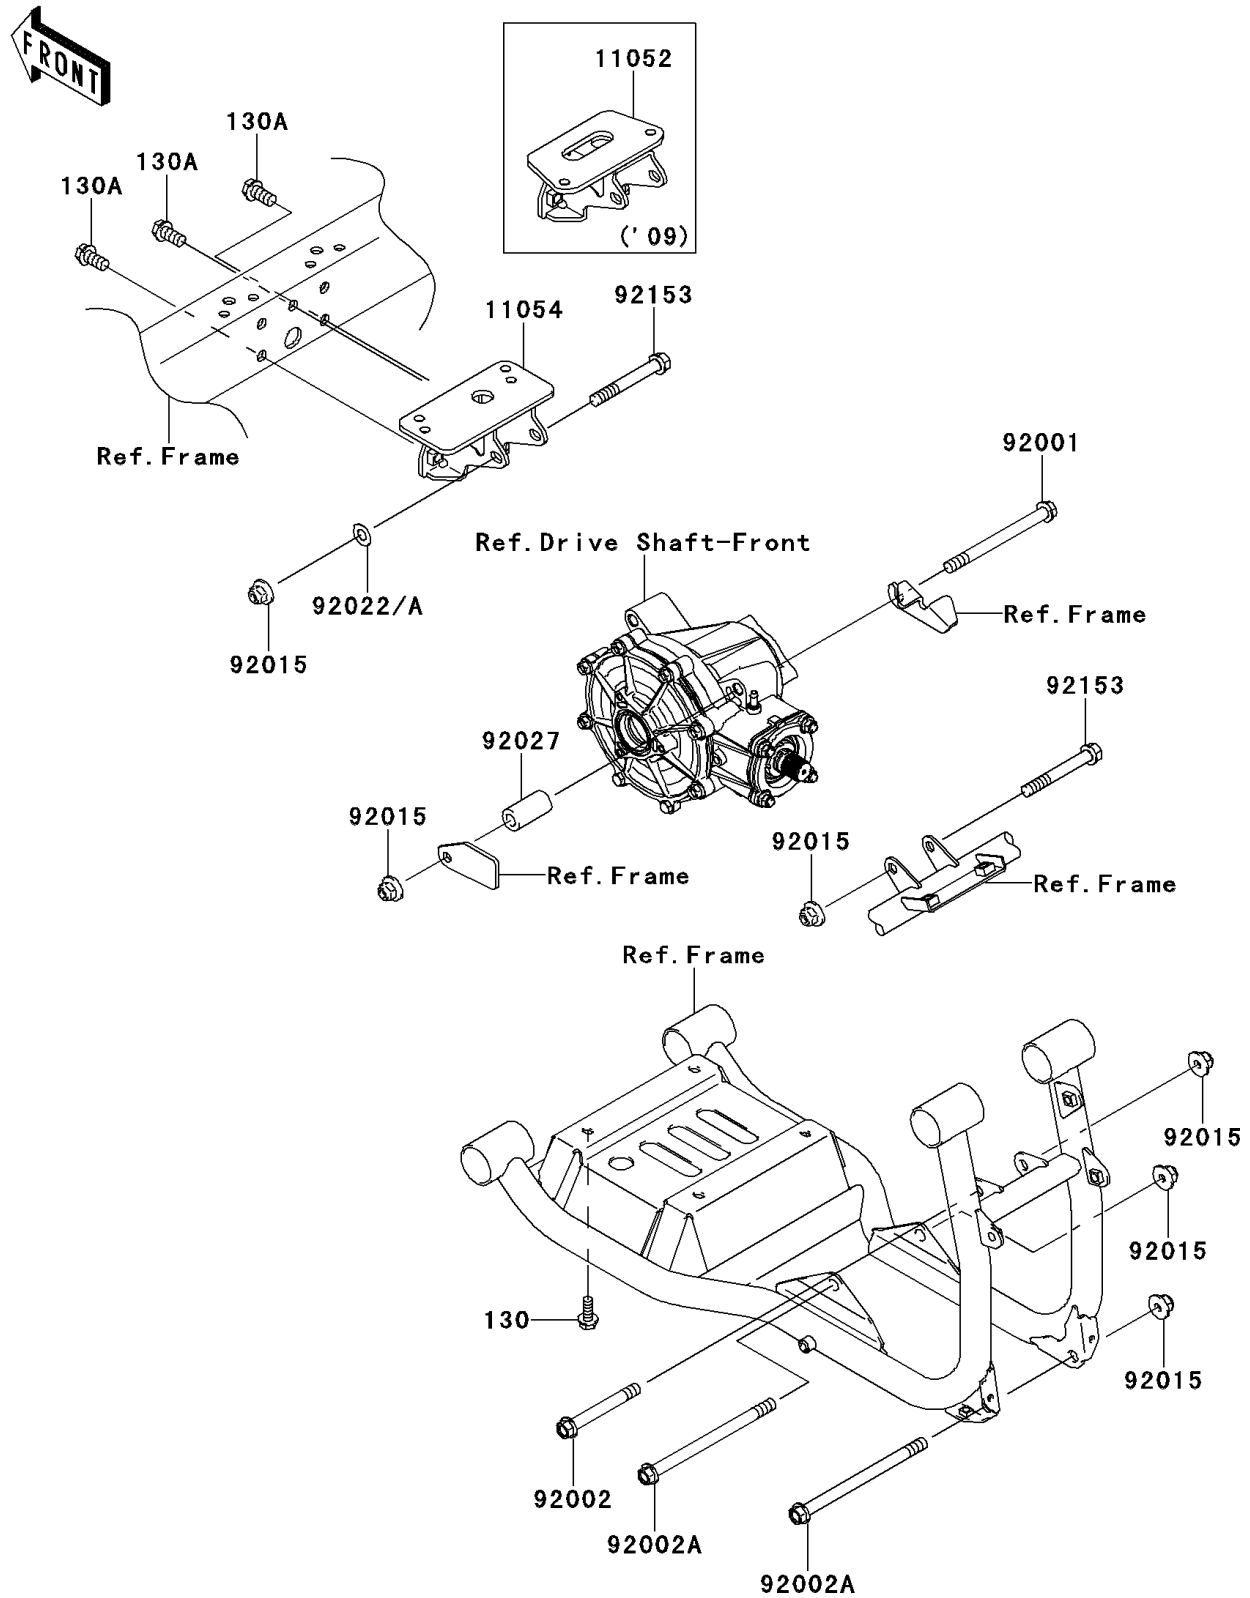

2009 Mule 4010 4x4

PARTS DIAGRAM

Engine Mount

F2122

2009 Mule 4010 4x4

PARTS LIST

Engine Mount

ITEM NAME

PART NUMBER

QUANTITY
