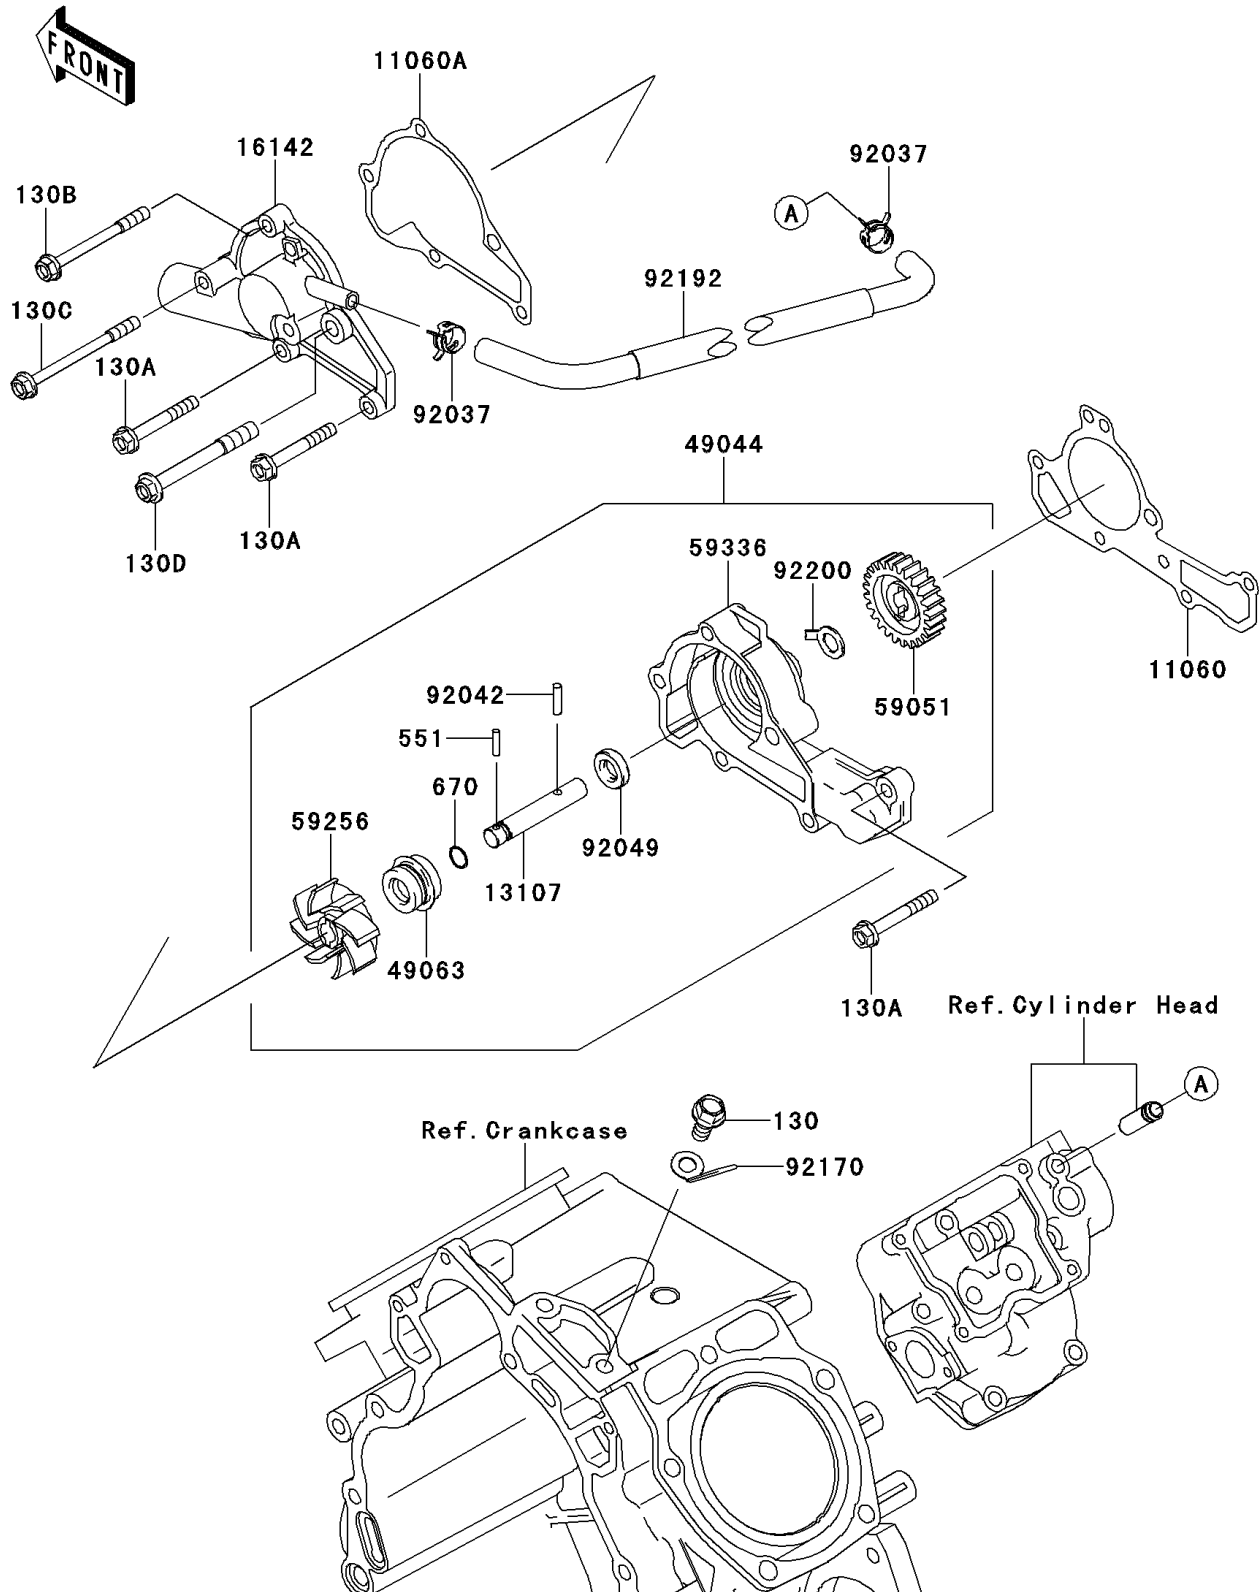

2009 Mule 4010 4x4

PARTS DIAGRAM

Water Pump

E3031

2009 Mule 4010 4x4

PARTS LIST

Water Pump

ITEM NAME

PART NUMBER

QUANTITY
