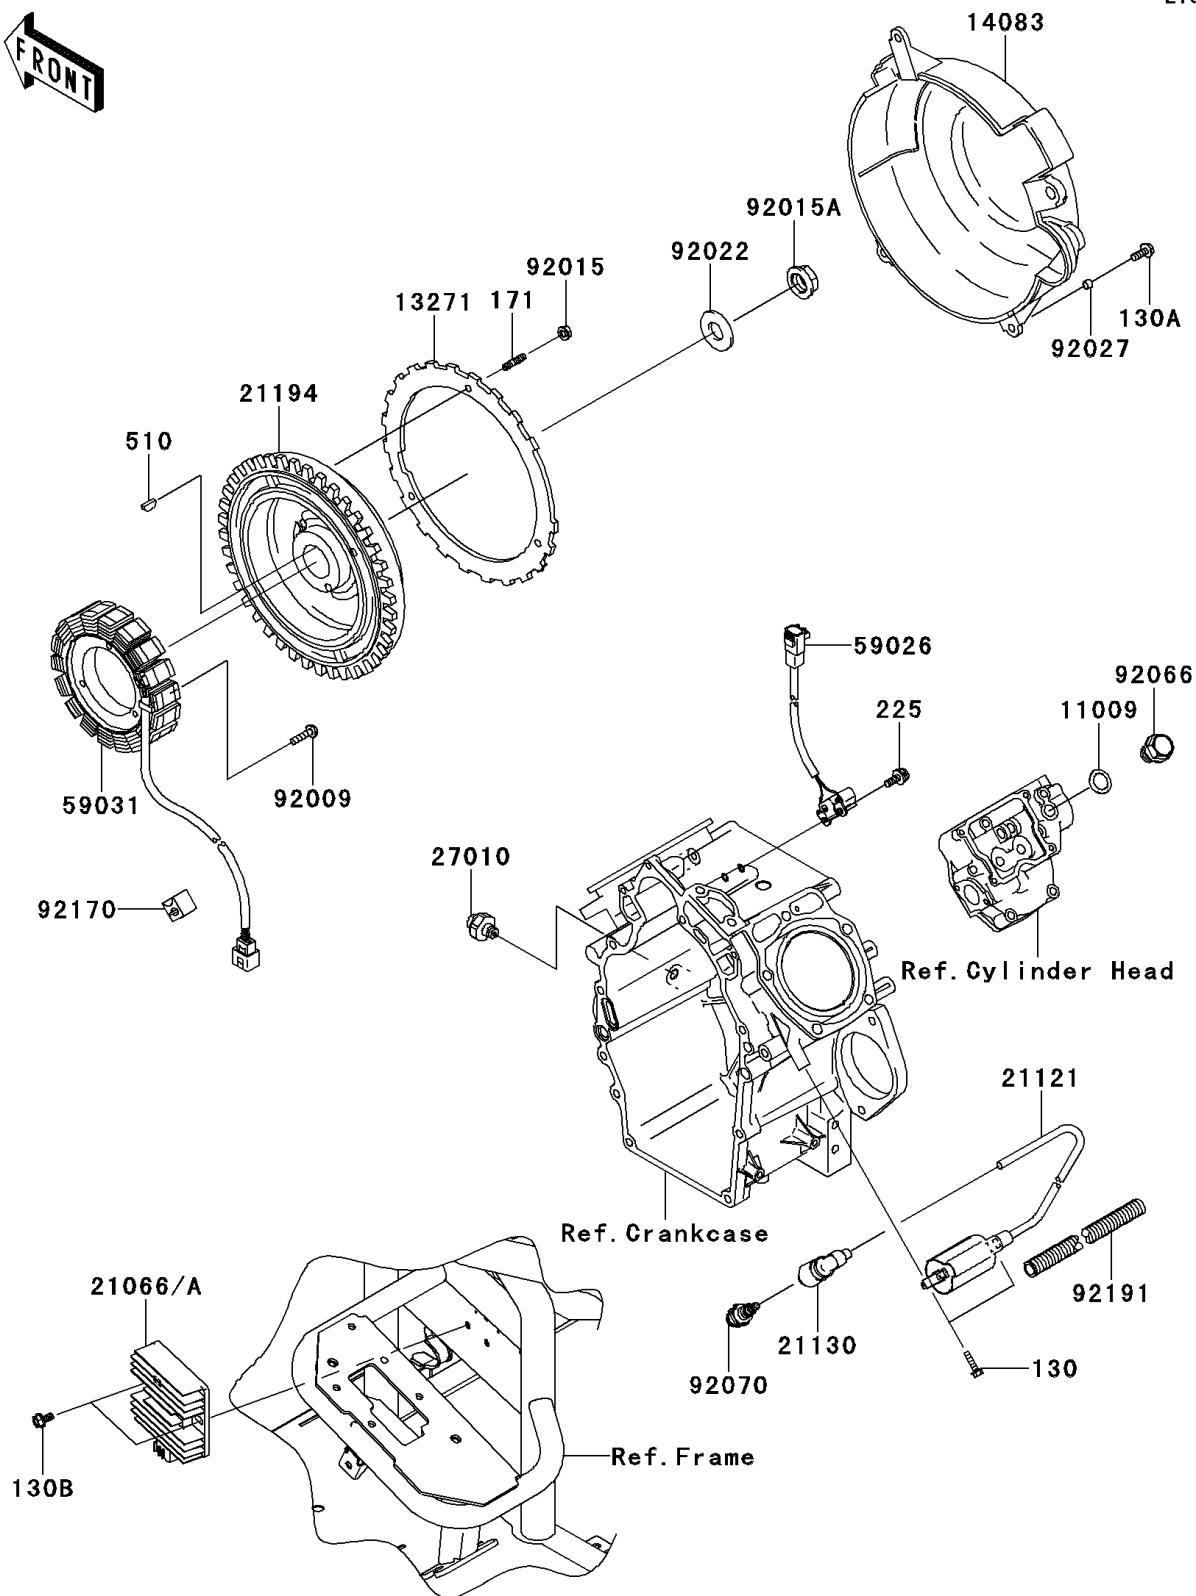

2013 MULE™ 4010 4x4

PARTS DIAGRAM

Generator/Ignition Coil

Kawasaki

Let the Good Times Roll®

E1811

2013 MULE™ 4010 4x4

PARTS LIST

Generator/Ignition Coil

ITEM NAME

PART NUMBER

QUANTITY
