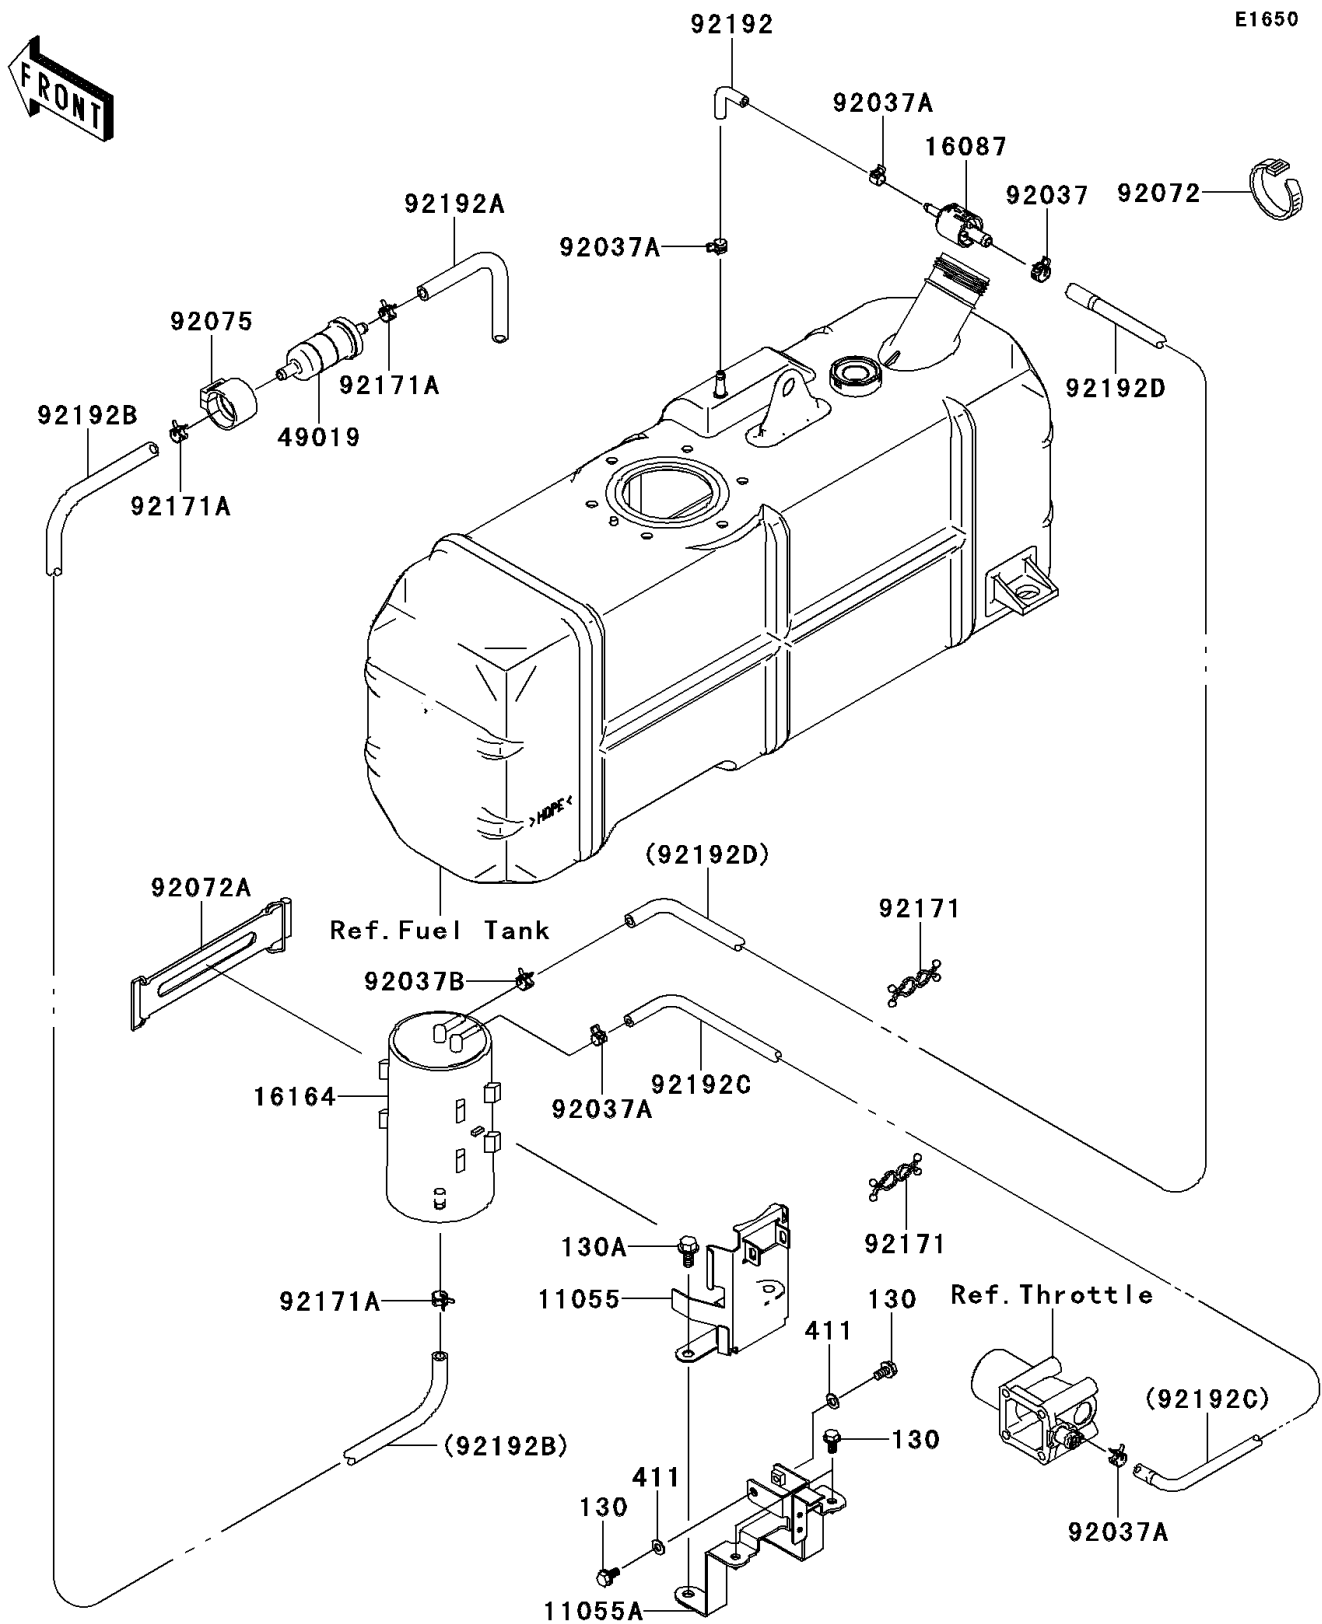

2009 Mule 4010 4x4

PARTS DIAGRAM

Fuel Evaporative System(M9F/MAF)

2009 Mule 4010 4x4

PARTS LIST

Fuel Evaporative System(M9F/MAF)

ITEM NAME

PART NUMBER

QUANTITY
