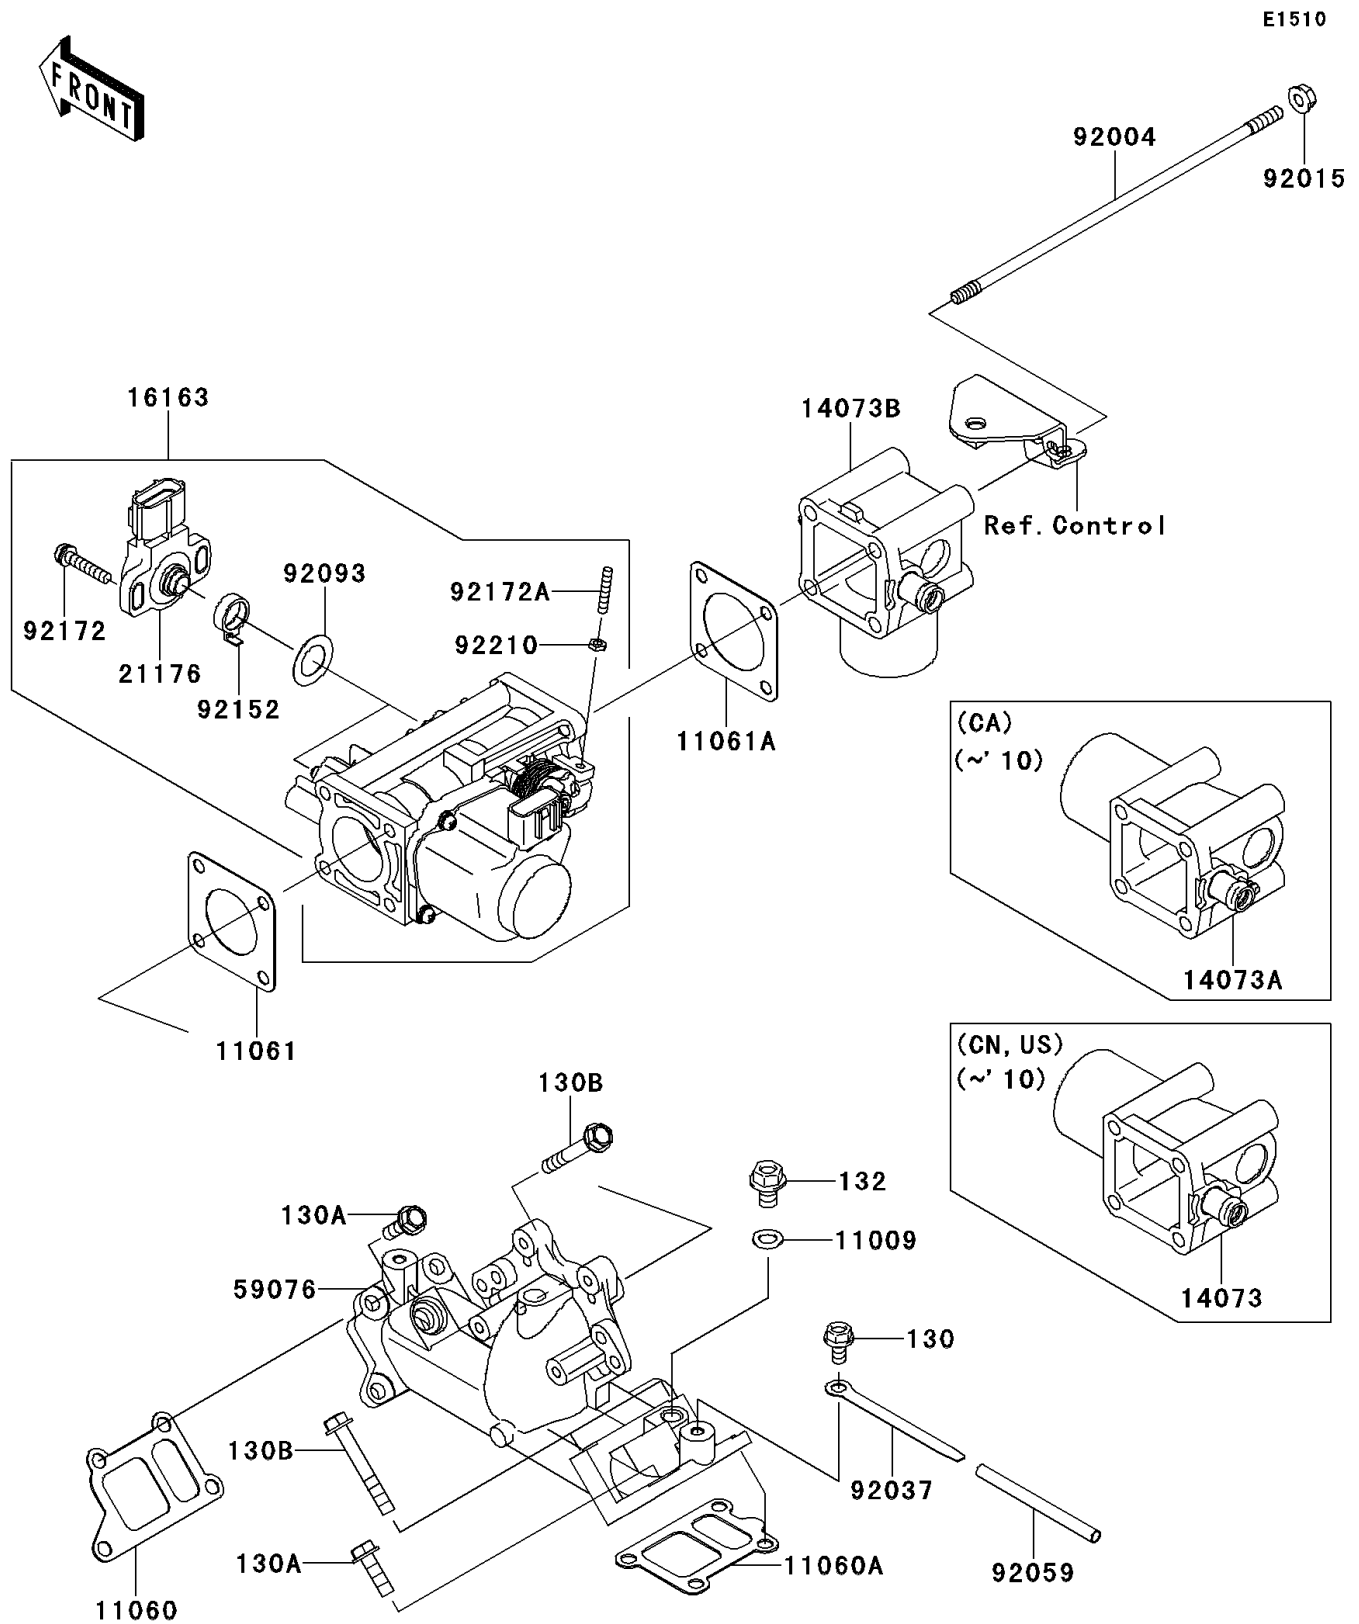

2009 Mule 4010 4x4

PARTS DIAGRAM

Throttle

E1510

2009 Mule 4010 4x4

PARTS LIST

Throttle

ITEM NAME

PART NUMBER

QUANTITY
