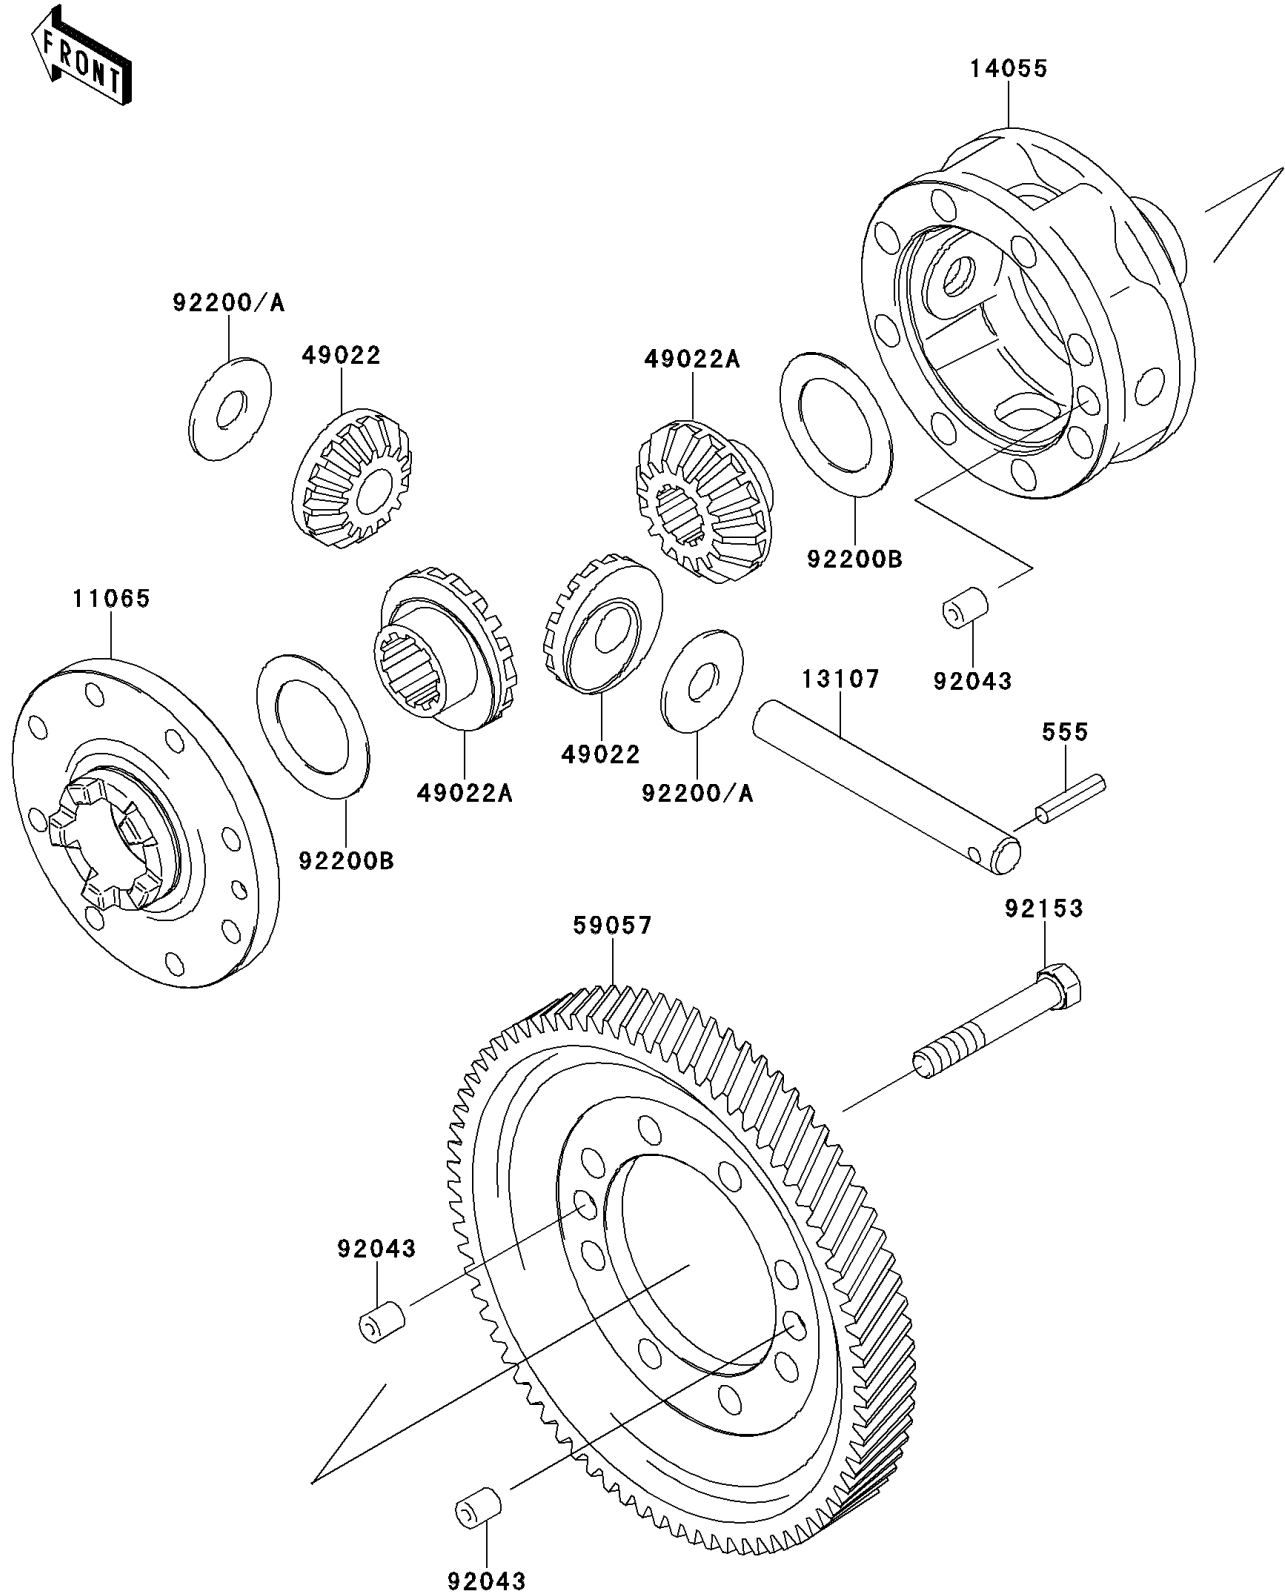

2009 Mule 4010 4x4

PARTS DIAGRAM

Differential

E1451

2009 Mule 4010 4x4

PARTS LIST

Differential

ITEM NAME

PART NUMBER

QUANTITY
