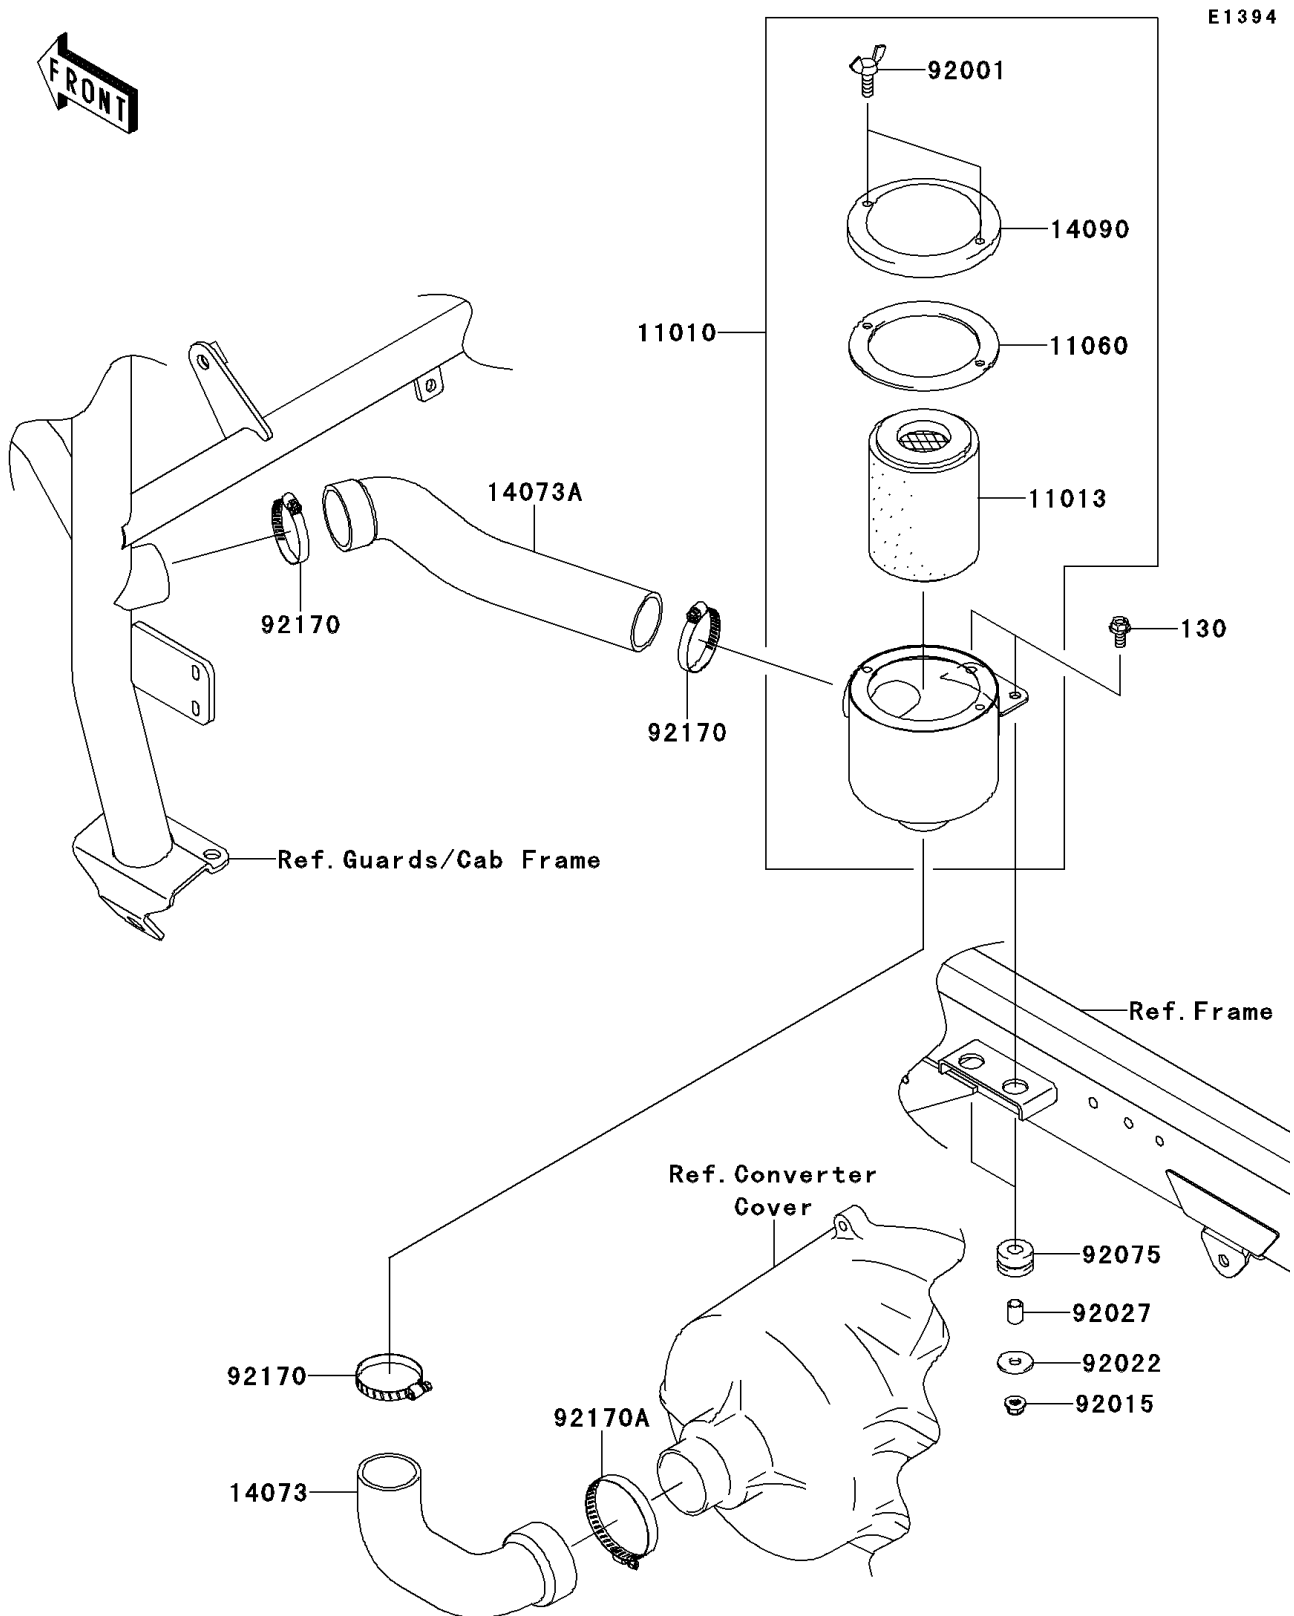

2009 Mule 4010 4x4

PARTS DIAGRAM

Air Cleaner-Belt Converter(M9F/MAF)

2009 Mule 4010 4x4

PARTS LIST

Air Cleaner-Belt Converter(M9F/MAF)

ITEM NAME

PART NUMBER

QUANTITY
