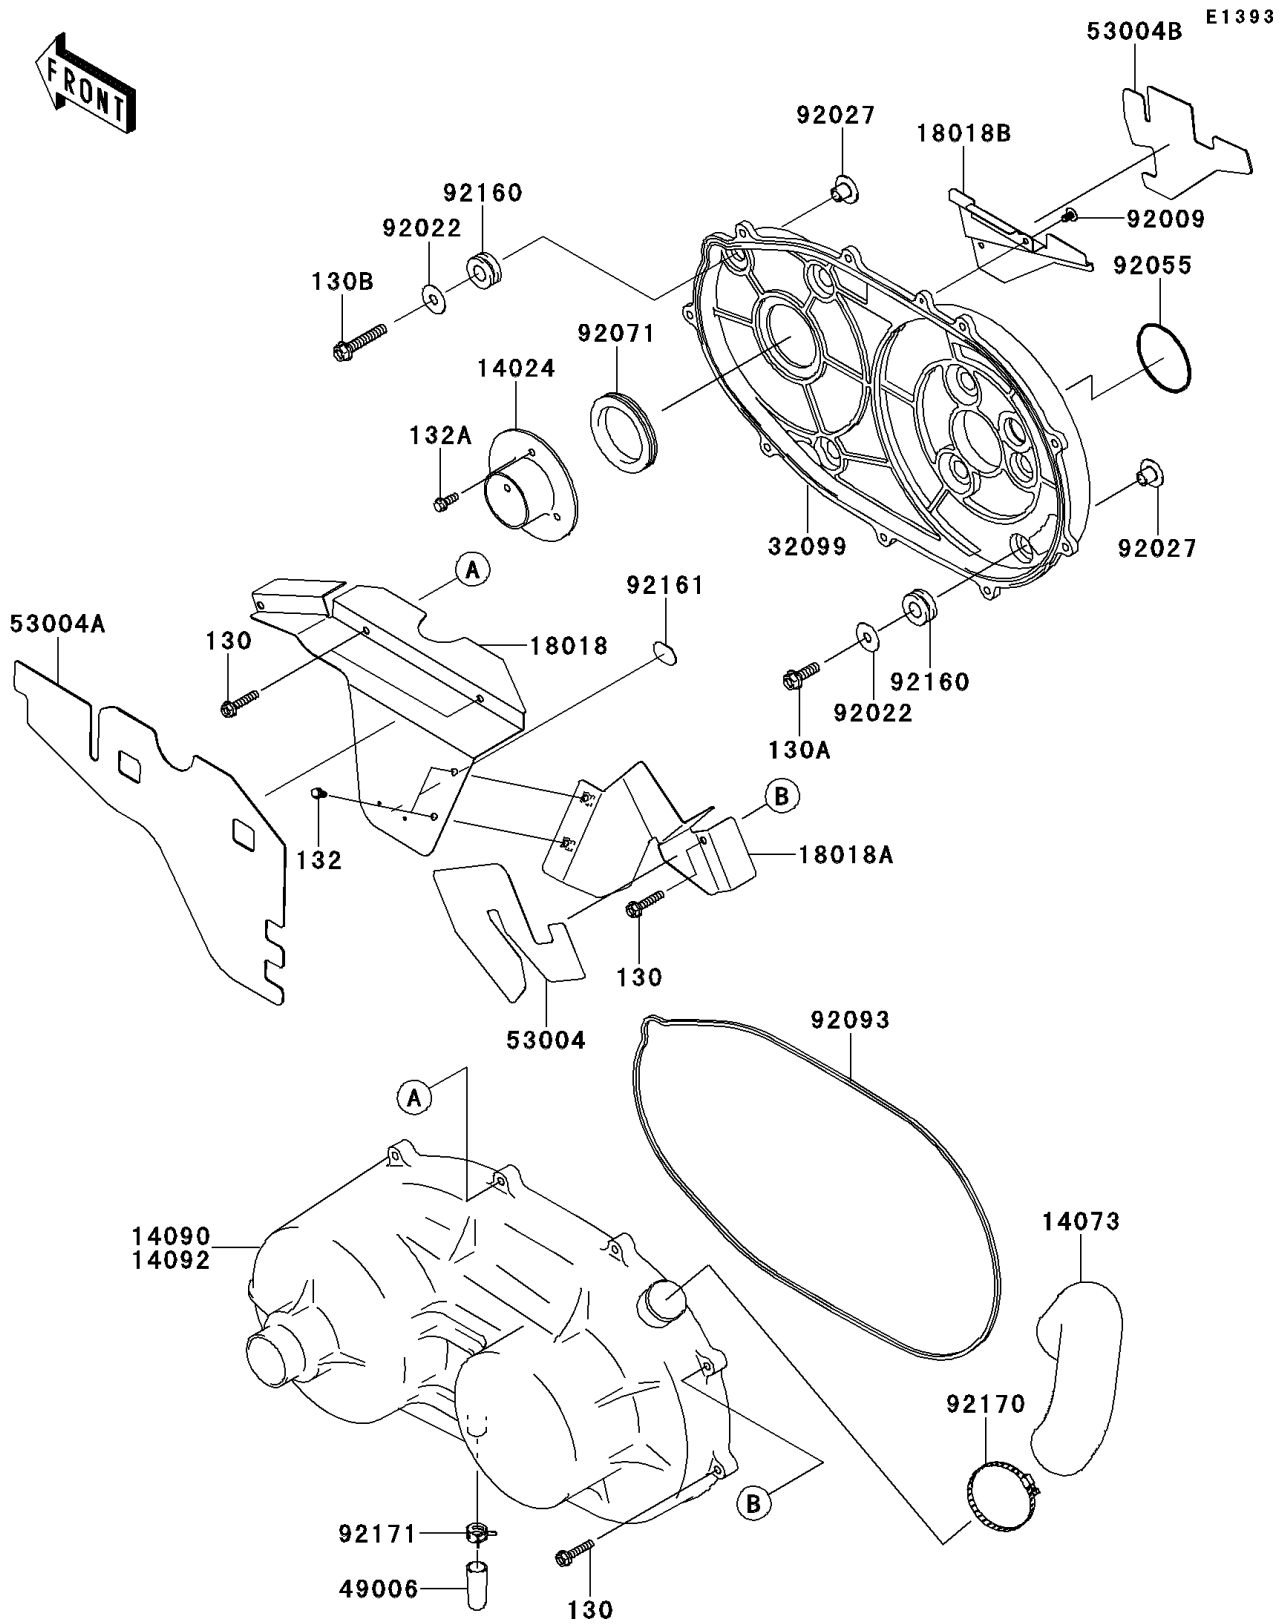

2009 Mule 4010 4x4

PARTS DIAGRAM

Converter Cover

2009 Mule 4010 4x4

PARTS LIST

Converter Cover

ITEM NAME

PART NUMBER

QUANTITY
