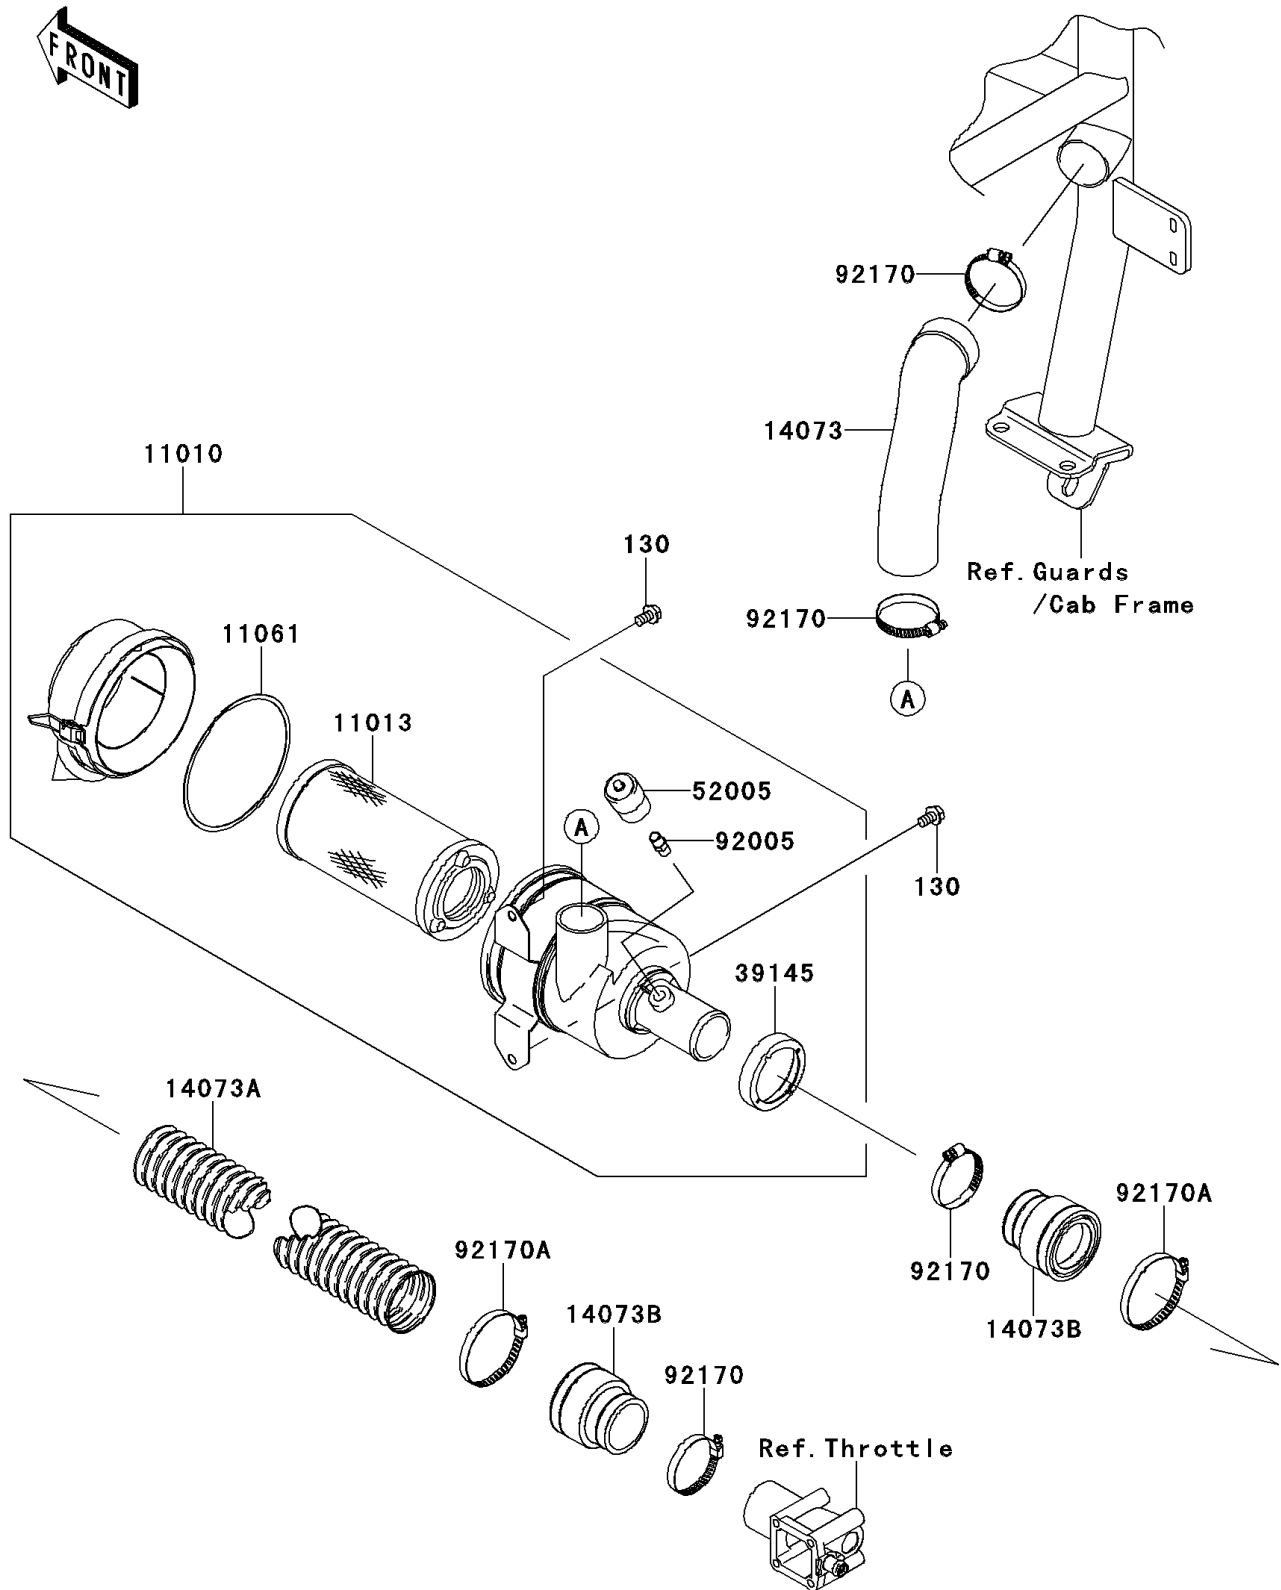

2011 MULE™ 4010 4x4

PARTS DIAGRAM

Air Cleaner(M9F/MAF)

E1130