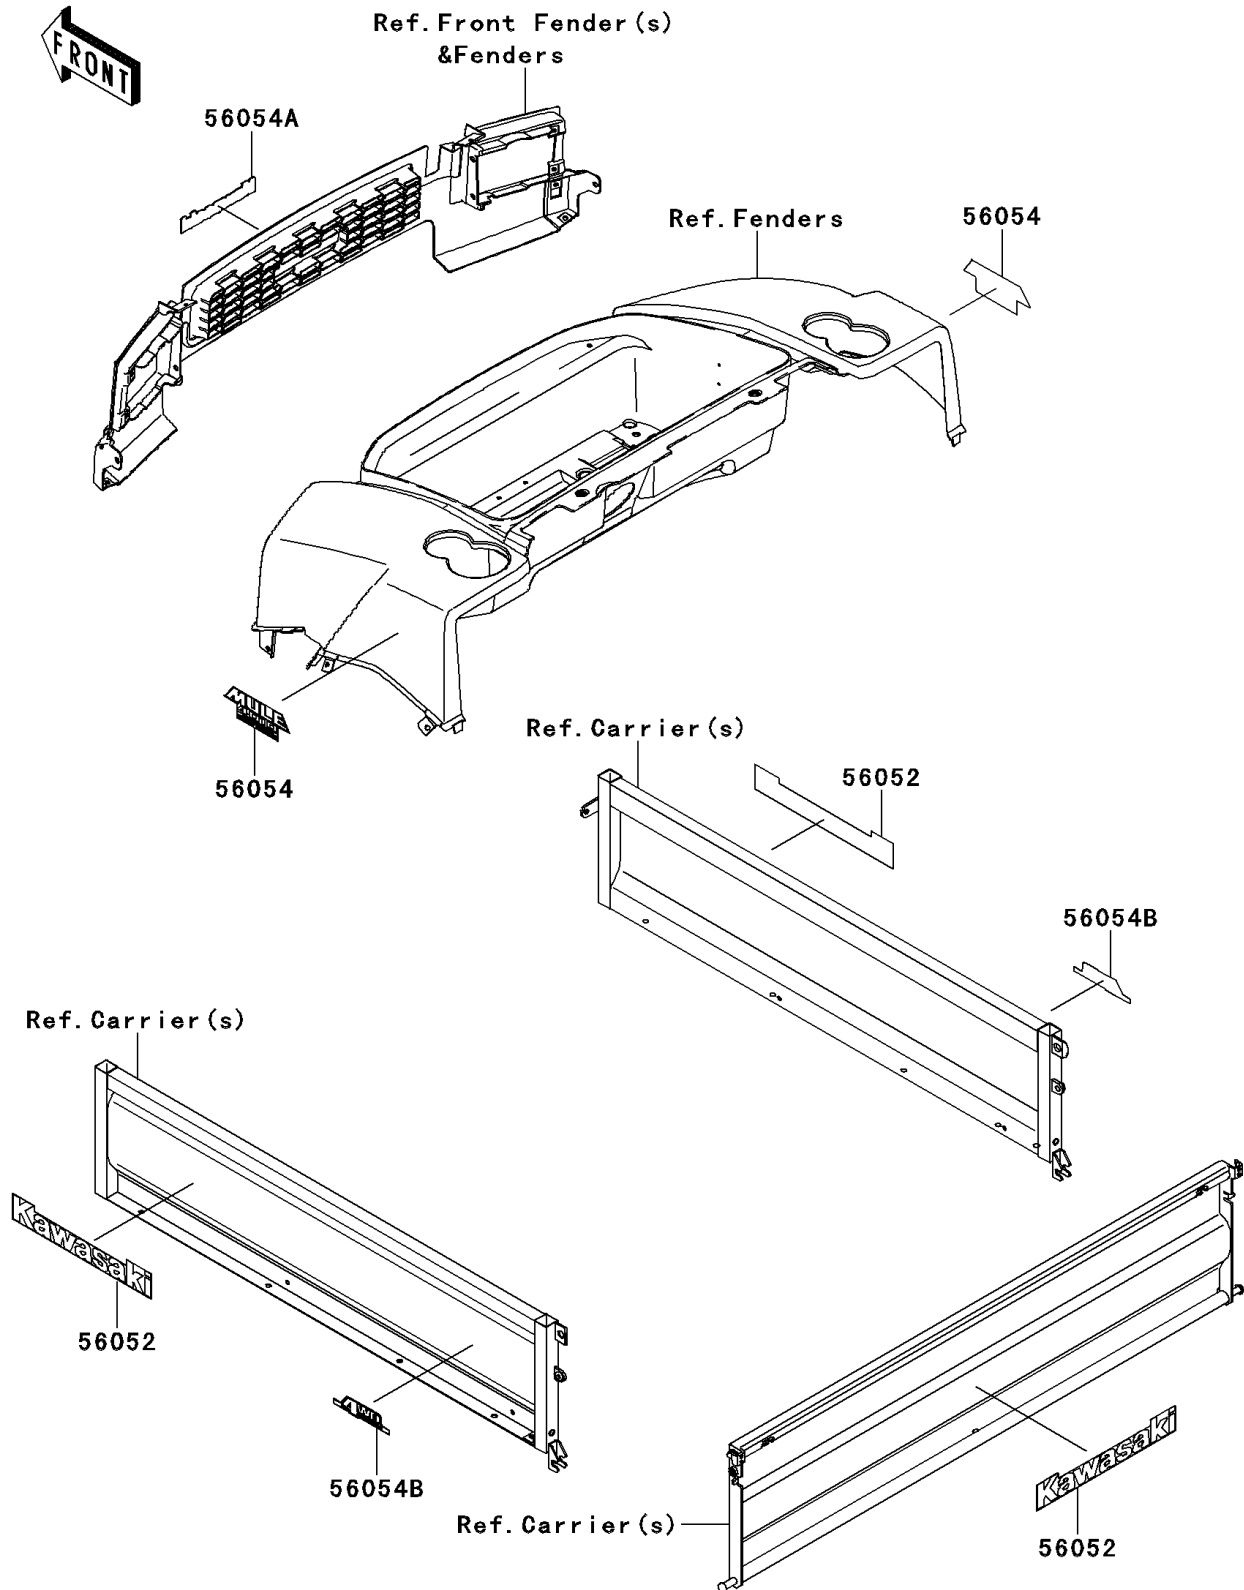

2011 MULE™ 4010 DIESEL 4x4

PARTS DIAGRAM

Decals(F9F-FCF)

F2861

2011 MULE™ 4010 DIESEL 4x4

PARTS LIST

Decals(F9F-FCF)

ITEM NAME

PART NUMBER

QUANTITY
