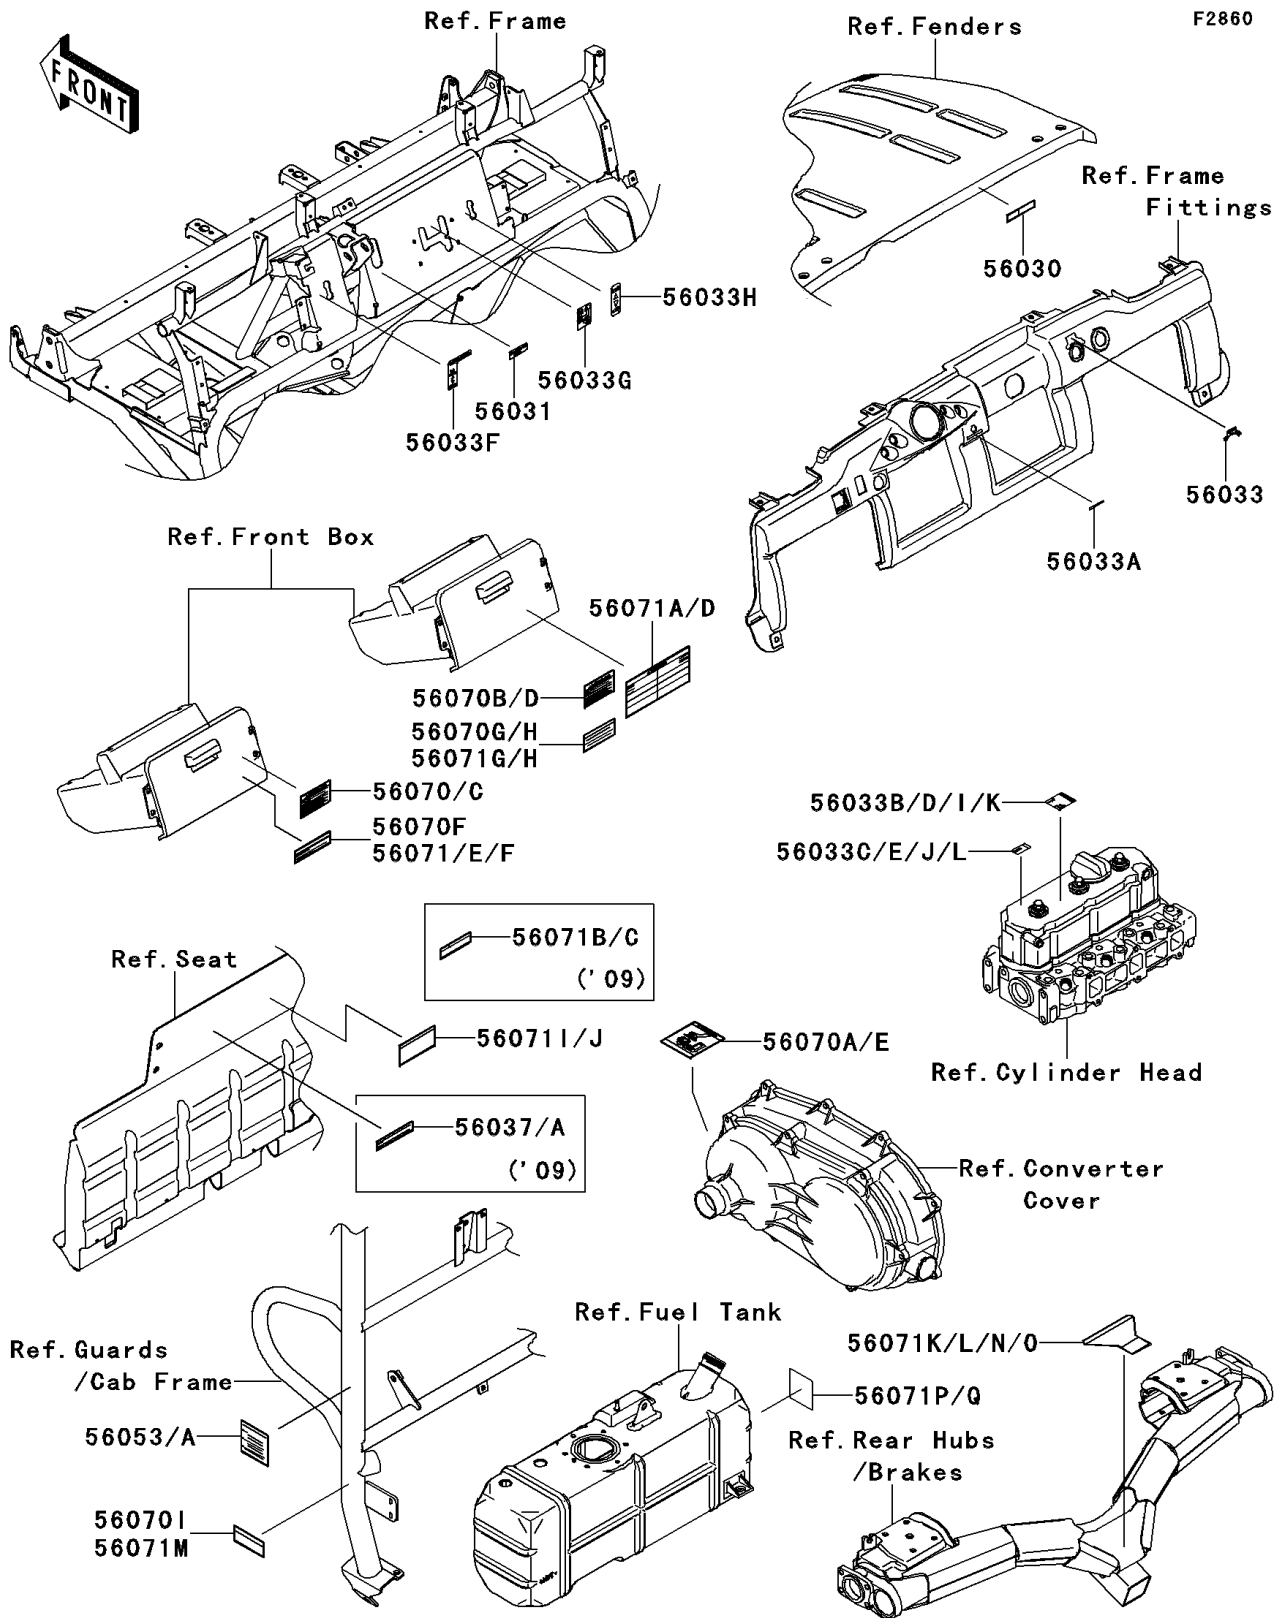

## PARTS DIAGRAM

# 2012 MULE™ 4010 DIESEL 4x4

## PARTS LIST

### Labels

ITEM NAME	PART NUMBER	QUANTITY
LABEL,OPERATING HOOD (Ref # 56030)	56030-0267	1
LABEL-MANUAL,BRAKE FLUID LEVEL (Ref # 56031)	56031-1818	1
LABEL-MANUAL,IGNITION (Ref # 56033)	56033-0212	1
LABEL-MANUAL,POWER STEERING (Ref # 56033A)	56033-0213	1
LABEL-MANUAL,PREVENT EG DMG (Ref # 56033B)	56033-0297	1
LABEL-MANUAL,OIL LEVEL CHECK (Ref # 56033C)	56033-0298	1
LABEL-MANUAL,DIFF MODE (Ref # 56033F)	56033-1183	1
LABEL-MANUAL,SHIFT (Ref # 56033G)	56033-1186	1
LABEL-MANUAL,2WD/4WD (Ref # 56033H)	56033-1187	1
LABEL,MAX VEHICLE LOAD (Ref # 56053)	56053-7524	1
LABEL-WARNING,OFF-HIGHWAY (Ref # 56070)	56070-0050	1
LABEL-WARNING,HOT SURFACES (Ref # 56070A)	56070-0051	1
LABEL-WARNING,BONNET OPERATION (Ref # 56070B)	56070-0053	1
LABEL-WARNING,BED RAISED (Ref # 56070I)	56070-7515	1
LABEL-WARNING,GENERAL (Ref # 56071A)	56071-0101	1
LABEL-WARNING,SHIFT CAUTION (Ref # 56071E)	56071-0128	1
LABEL-WARNING,BELT SLIPPAGE (Ref # 56071G)	56071-0140	1
LABEL-WARNING,CARGO BED (Ref # 56071I)	56071-0144	1
LABEL-WARNING,TRAILER HITCH (Ref # 56071N)	56071-7511	1
LABEL-WARNING,GASOLINE (Ref # 56071P)	56071-7516	1