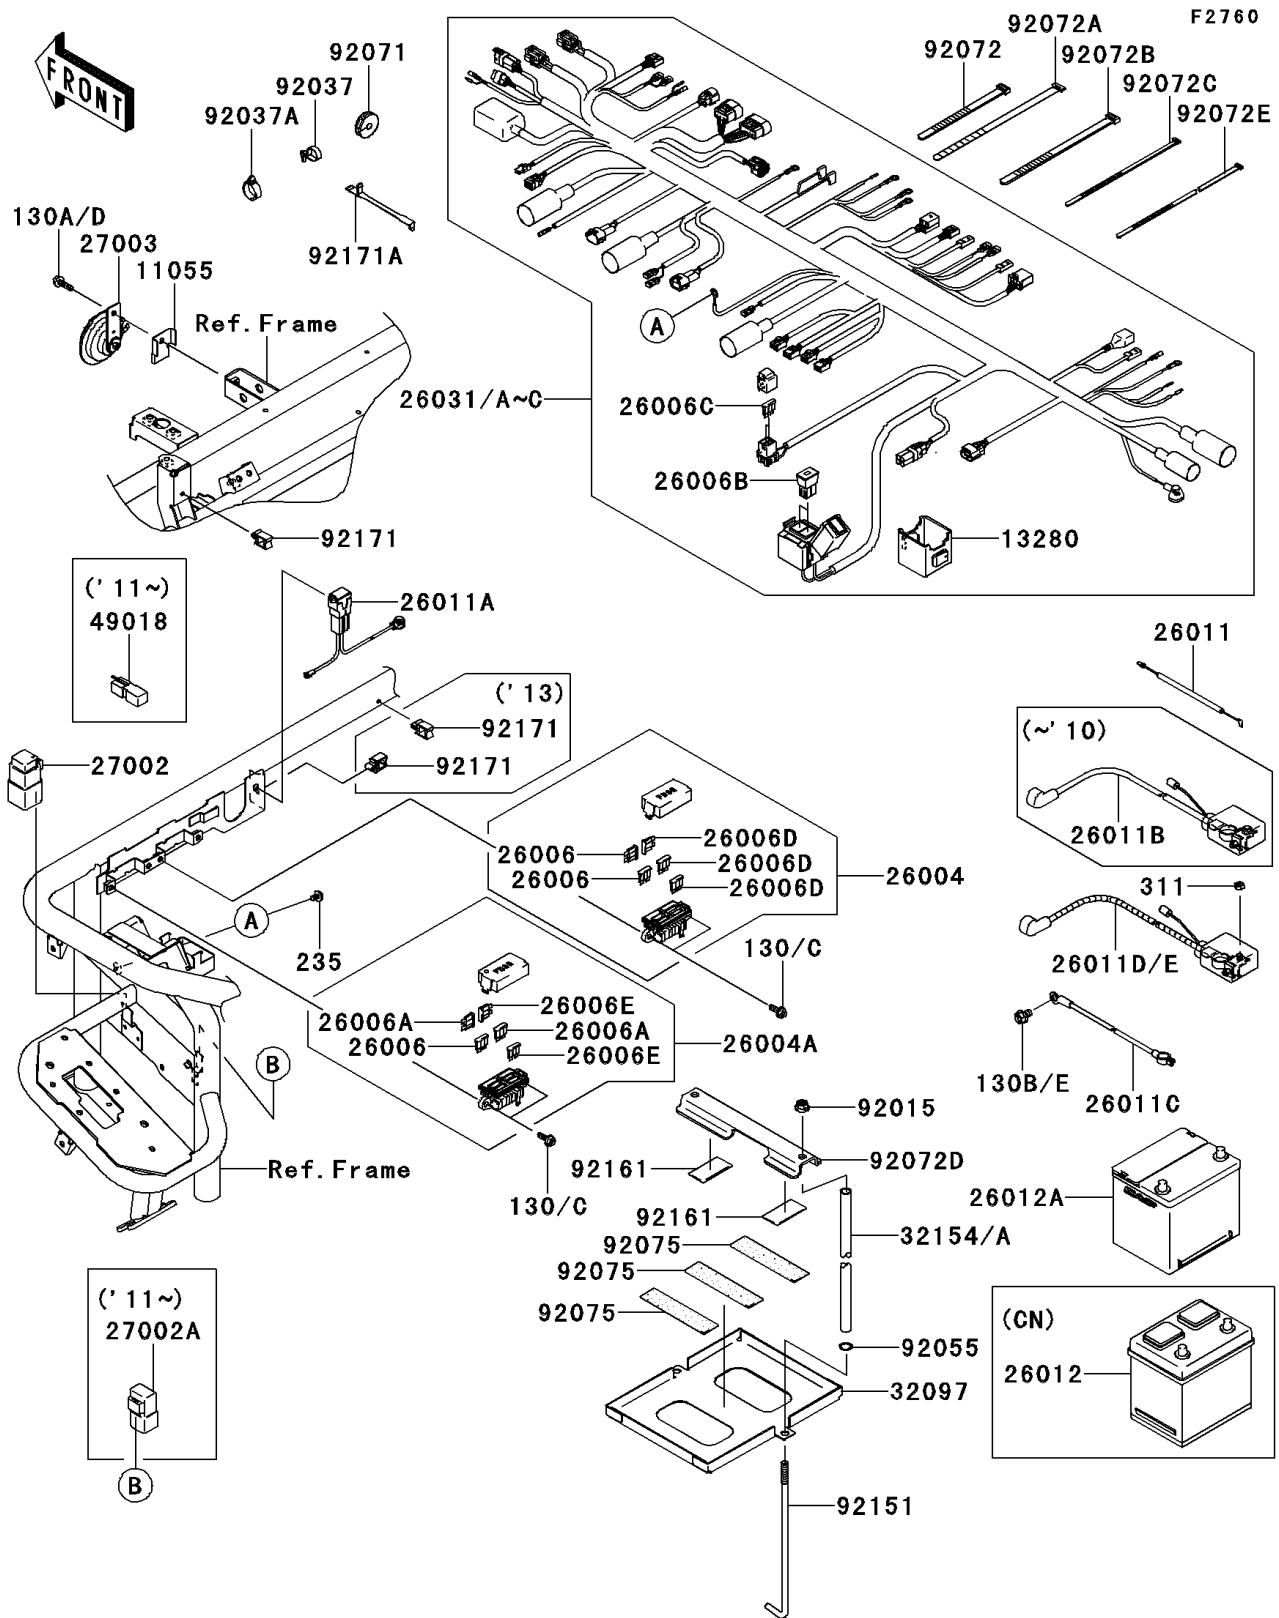

2012 MULE™ 4010 DIESEL 4x4

PARTS DIAGRAM

Chassis Electrical Equipment

2012 MULE™ 4010 DIESEL 4x4

PARTS LIST

Chassis Electrical Equipment

ITEM NAME

PART NUMBER

QUANTITY
