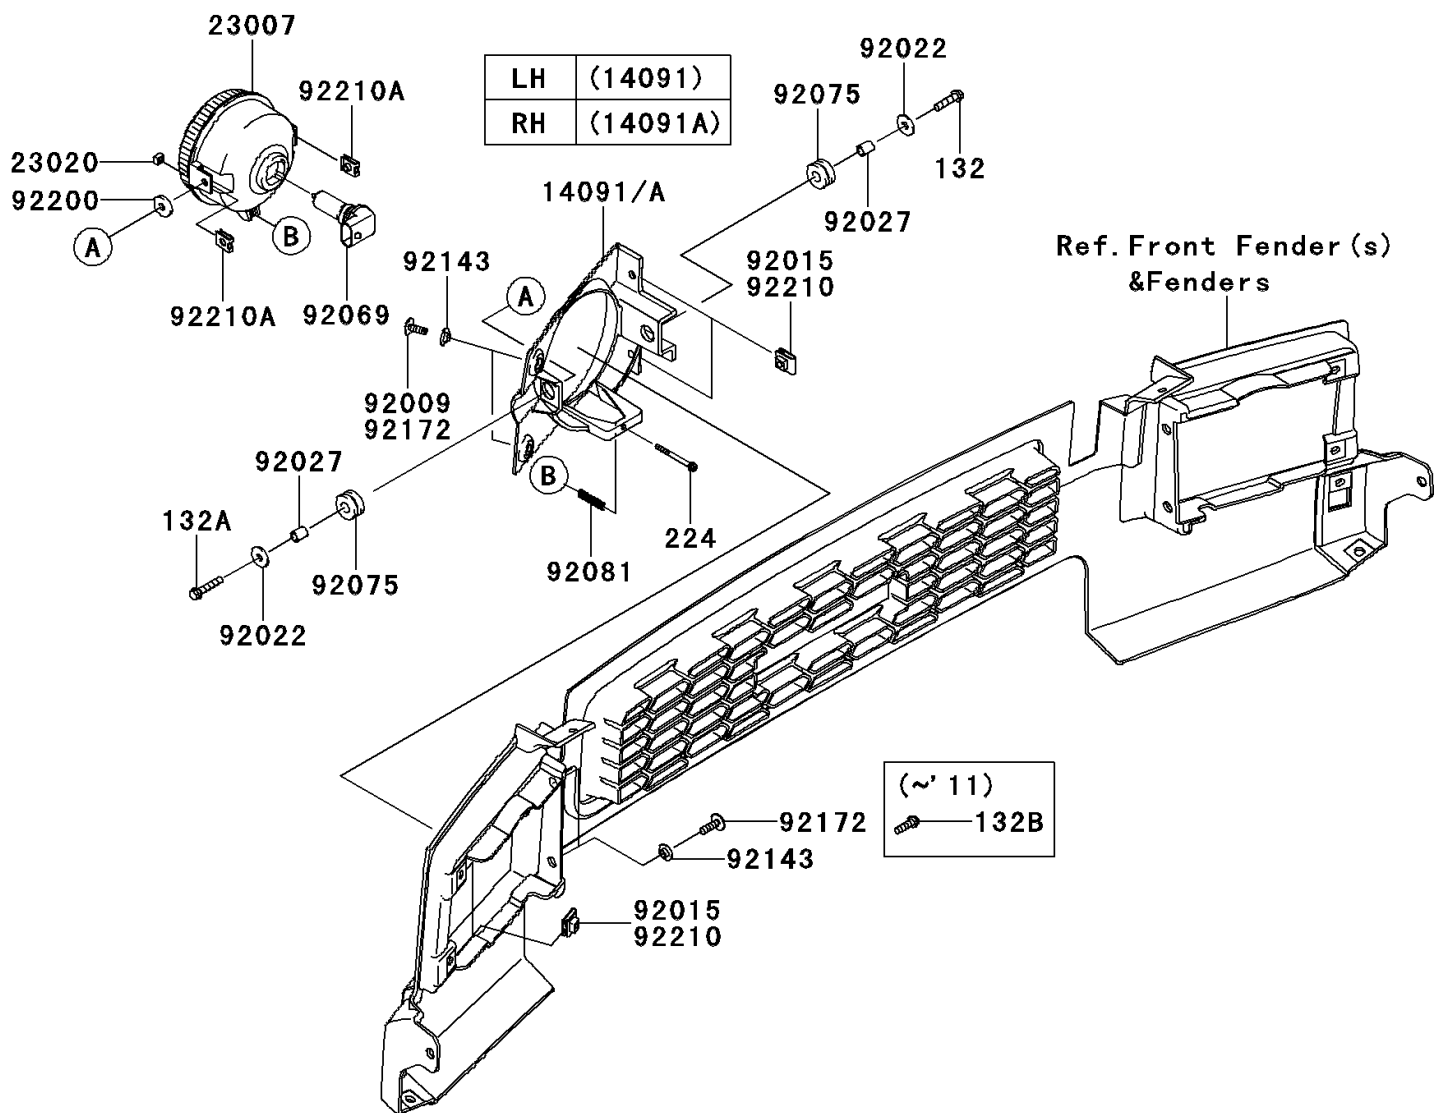

2013 MULE™ 4010 DIESEL 4x4

PARTS DIAGRAM

Headlight(s)

F2710

2013 MULE™ 4010 DIESEL 4x4

PARTS LIST

Headlight(s)

ITEM NAME	PART NUMBER	QUANTITY
COVER,HEAD LAMP,LH (Ref # 14091)	14091-0827	1
COVER,HEAD LAMP,RH (Ref # 14091A)	14091-0828	1
LENS-COMP,HEAD LAMP (Ref # 23007)	23007-0096	2
NUT,4MM,FOCUS ADJUST (Ref # 23020)	23020-018	2
SCREW,6X16 (Ref # 92009)	92009-1621	4
NUT,CLAMP,6MM (Ref # 92015)	92015-1678	8
WASHER,6.5X20X1.6 (Ref # 92022)	92022-125	4
COLLAR,6.8X10X12 (Ref # 92027)	92027-162	4
BULB,12V 35/35W (Ref # 92069)	92069-0019	2
DAMPER (Ref # 92075)	92075-1690	4
SPRING,FOCUS ADJUST (Ref # 92081)	92081-1896	2
COLLAR (Ref # 92143)	92143-1087	8
SCREW,TAPPING,6X20 (Ref # 92172)	92172-0488	8
WASHER,6.5X20X3.2 (Ref # 92200)	92200-0359	2
NUT,LEAF SPRING,6MM (Ref # 92210)	92210-0624	8
NUT (Ref # 92210A)	92210-1125	4
BOLT-FLANGED-SMALL,6X25 (Ref # 132)	132BA0625	2
BOLT-FLANGED-SMALL,6X30 (Ref # 132A)	132BA0630	2
BOLT-FLANGED-SMALL,6X20 (Ref # 132B)	132BB0620	4
SCREW-PAN-WP-CROS,4X45 (Ref # 224)	224AA0445	2