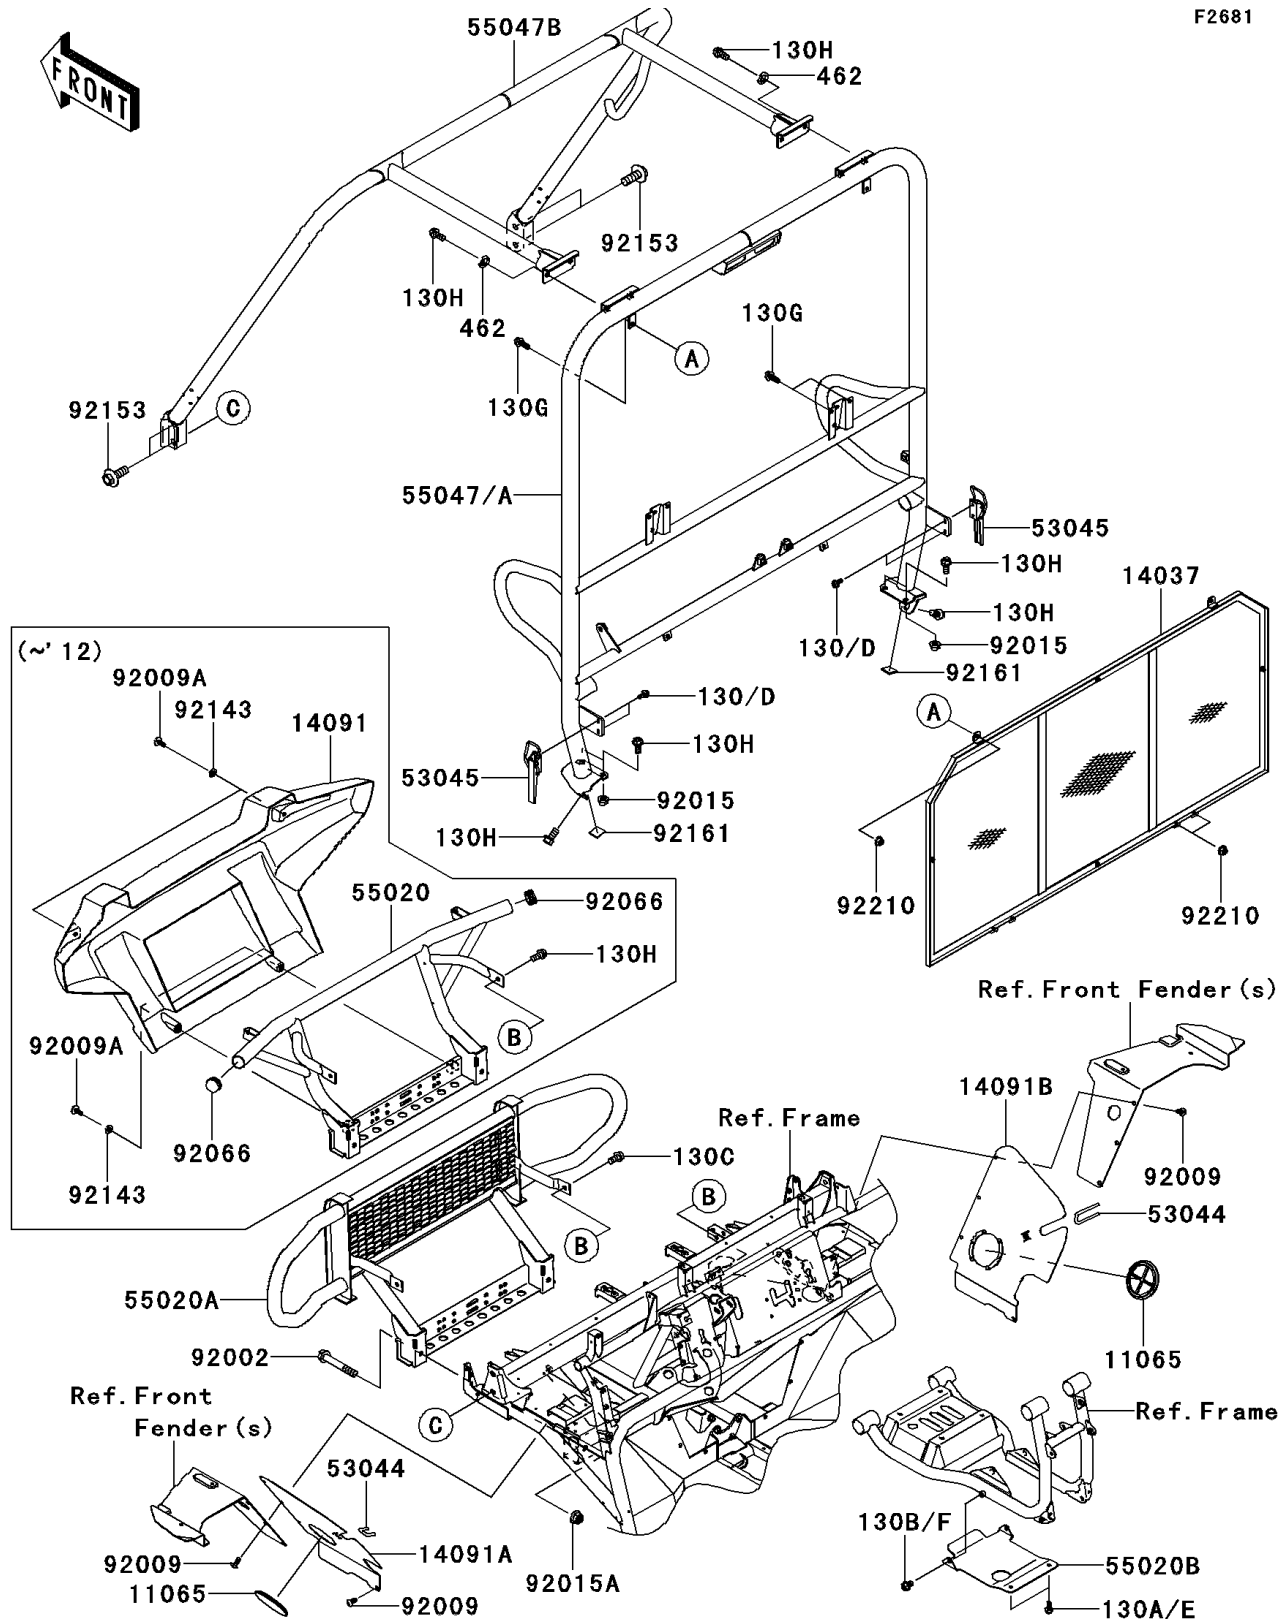

2012 MULE™ 4010 DIESEL 4x4

PARTS DIAGRAM Guards/Cab Frame

2012 MULE™ 4010 DIESEL 4x4

PARTS LIST

Guards/Cab Frame

ITEM NAME

PART NUMBER

QUANTITY
