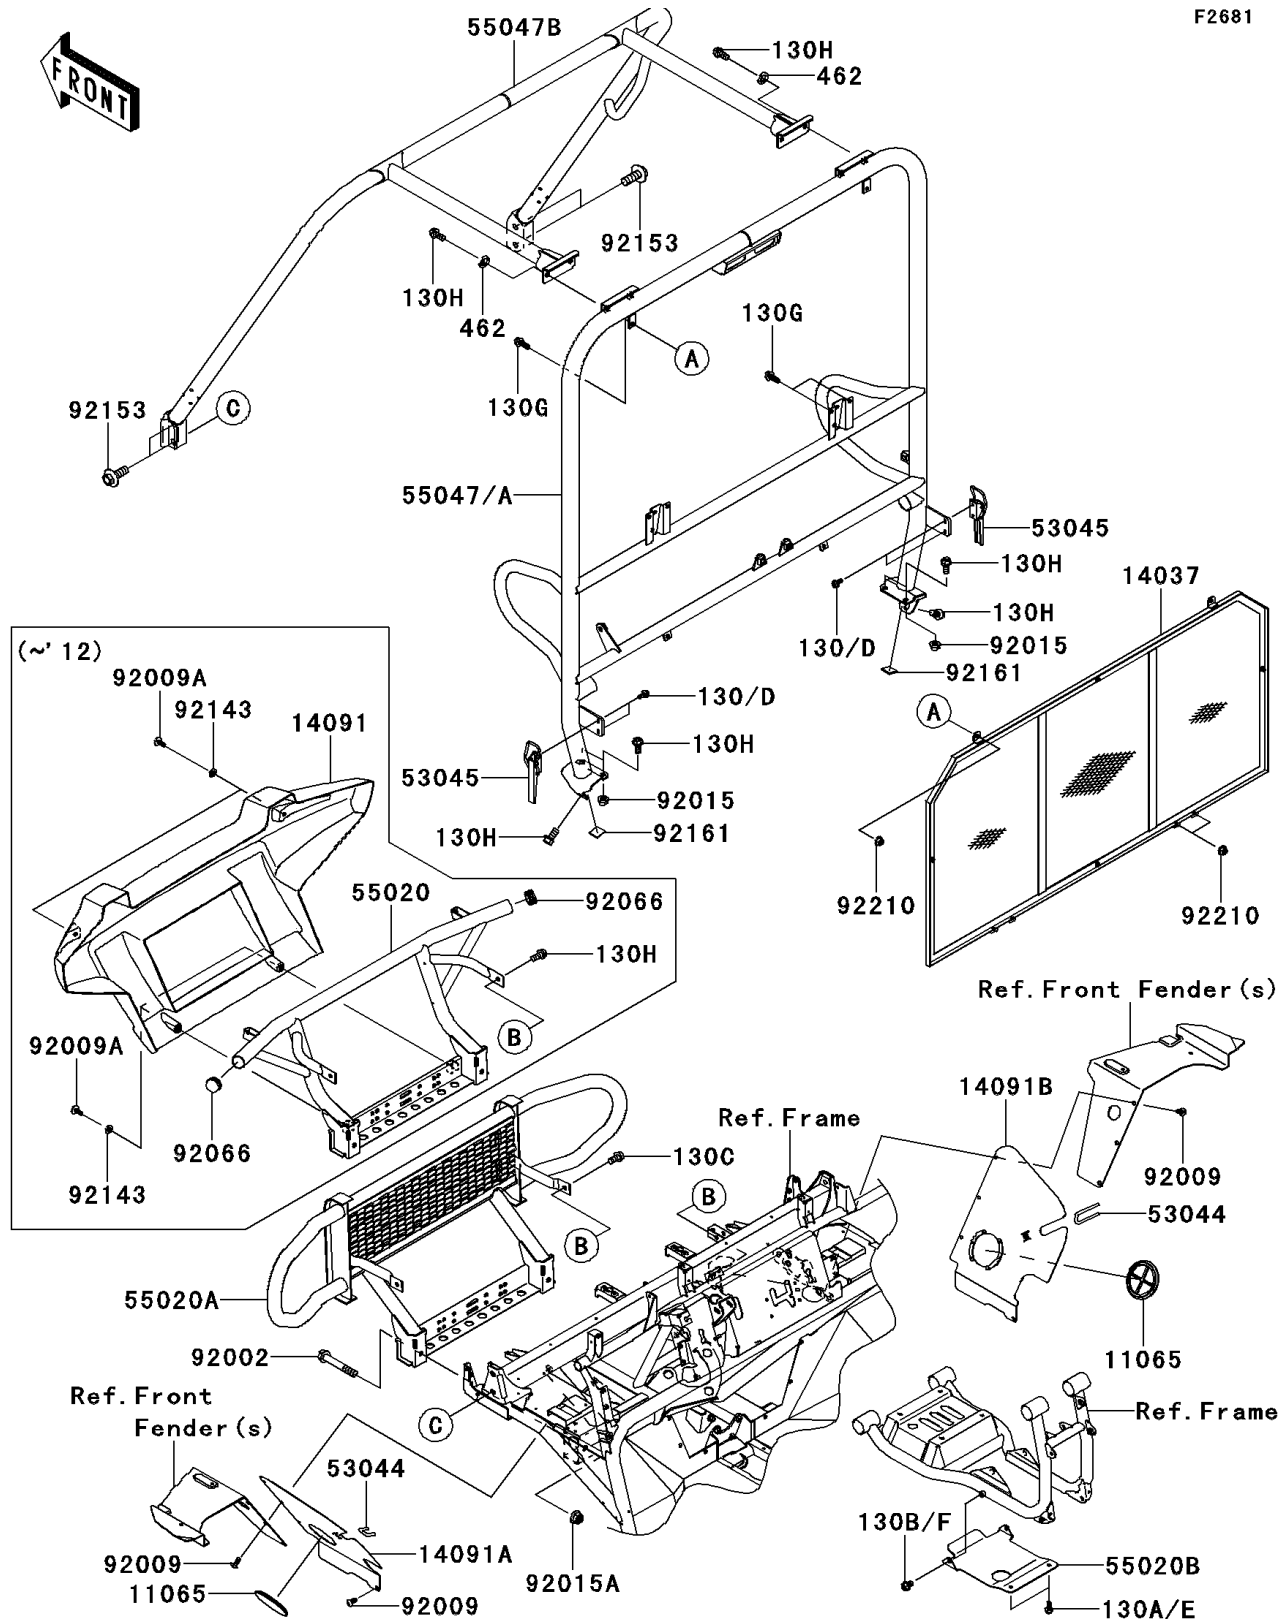

2011 MULE™ 4010 DIESEL 4x4

PARTS DIAGRAM Guards/Cab Frame

2011 MULE™ 4010 DIESEL 4x4

PARTS LIST

Guards/Cab Frame

ITEM NAME

PART NUMBER

QUANTITY
