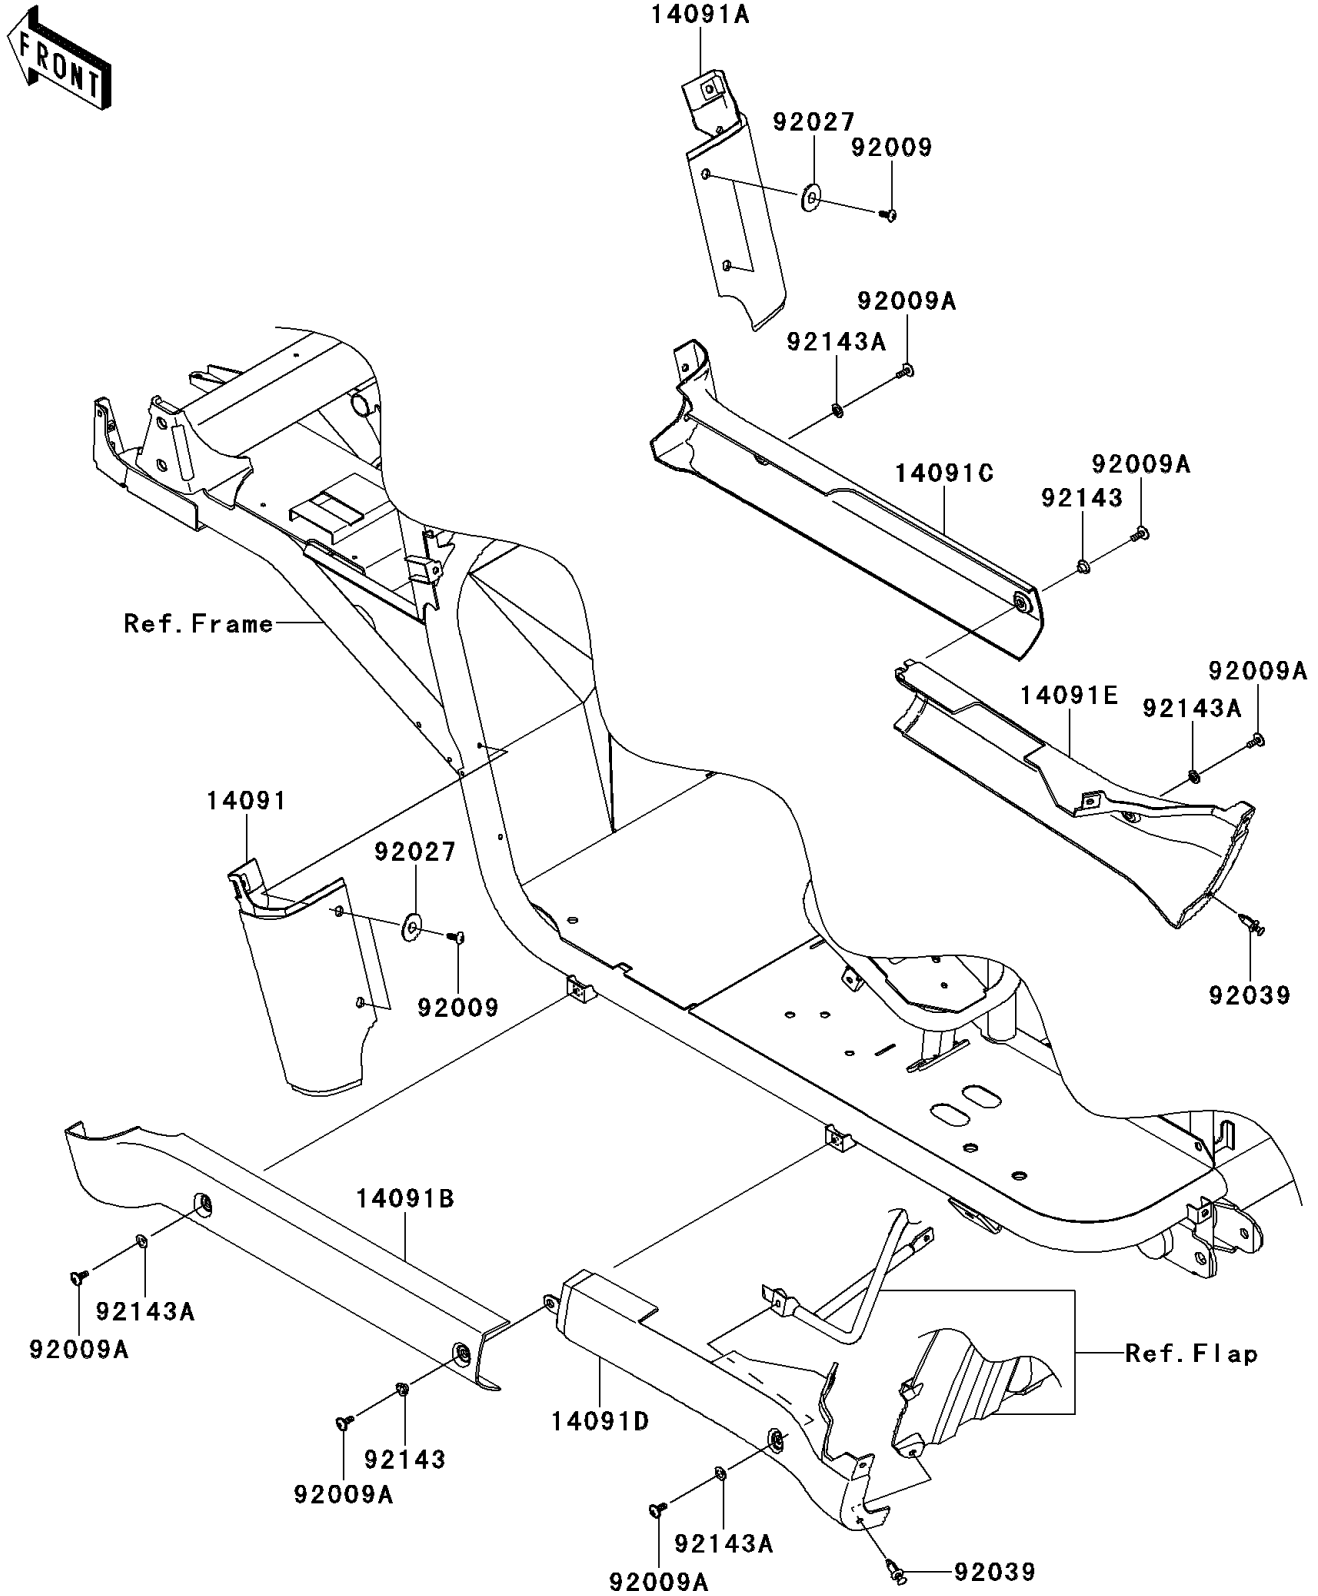

2012 MULE™ 4010 DIESEL 4x4

PARTS DIAGRAM

Side Covers/Chain Cover

F2610

2012 MULE™ 4010 DIESEL 4x4

PARTS LIST

Side Covers/Chain Cover

ITEM NAME	PART NUMBER	QUANTITY
-----------	-------------	----------
