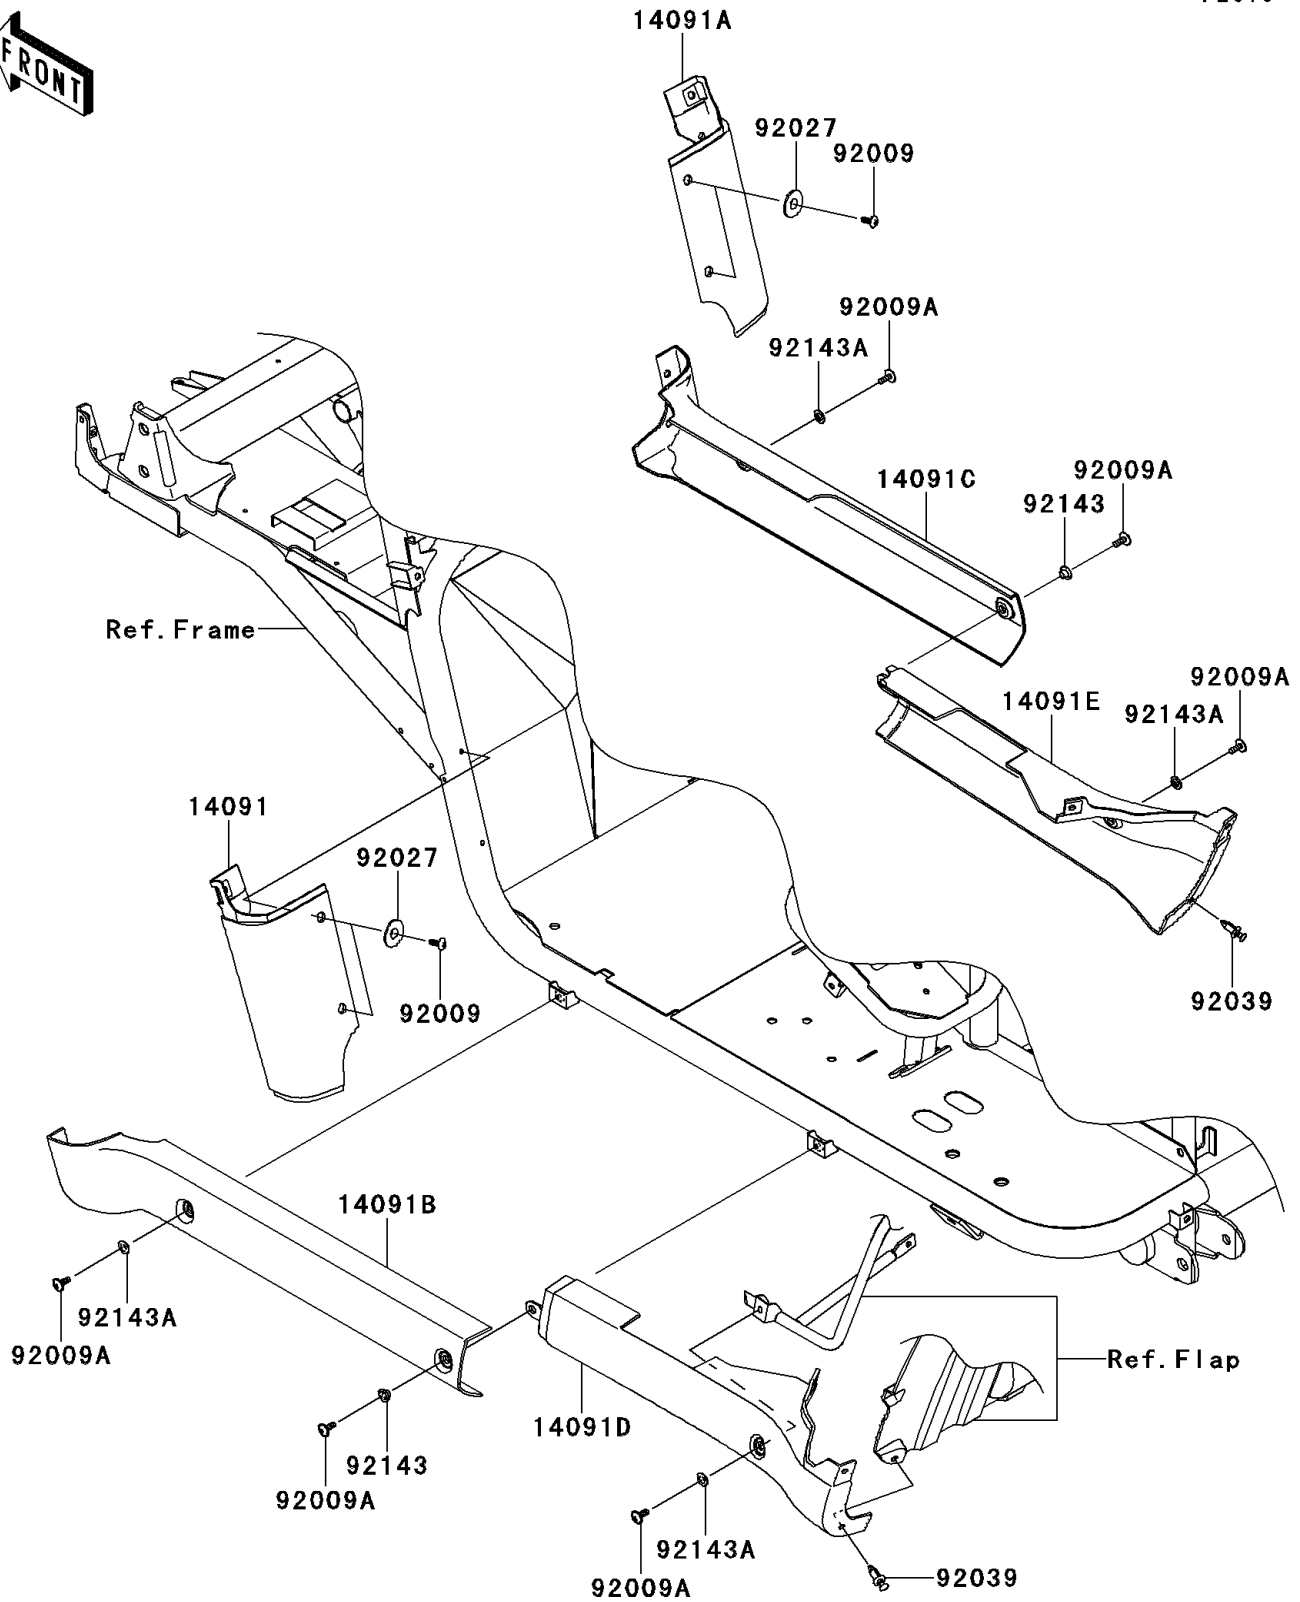

2011 MULE™ 4010 DIESEL 4x4

PARTS DIAGRAM

Side Covers/Chain Cover

F2610

2011 MULE™ 4010 DIESEL 4x4

PARTS LIST

Side Covers/Chain Cover

ITEM NAME	PART NUMBER	QUANTITY
-----------	-------------	----------
