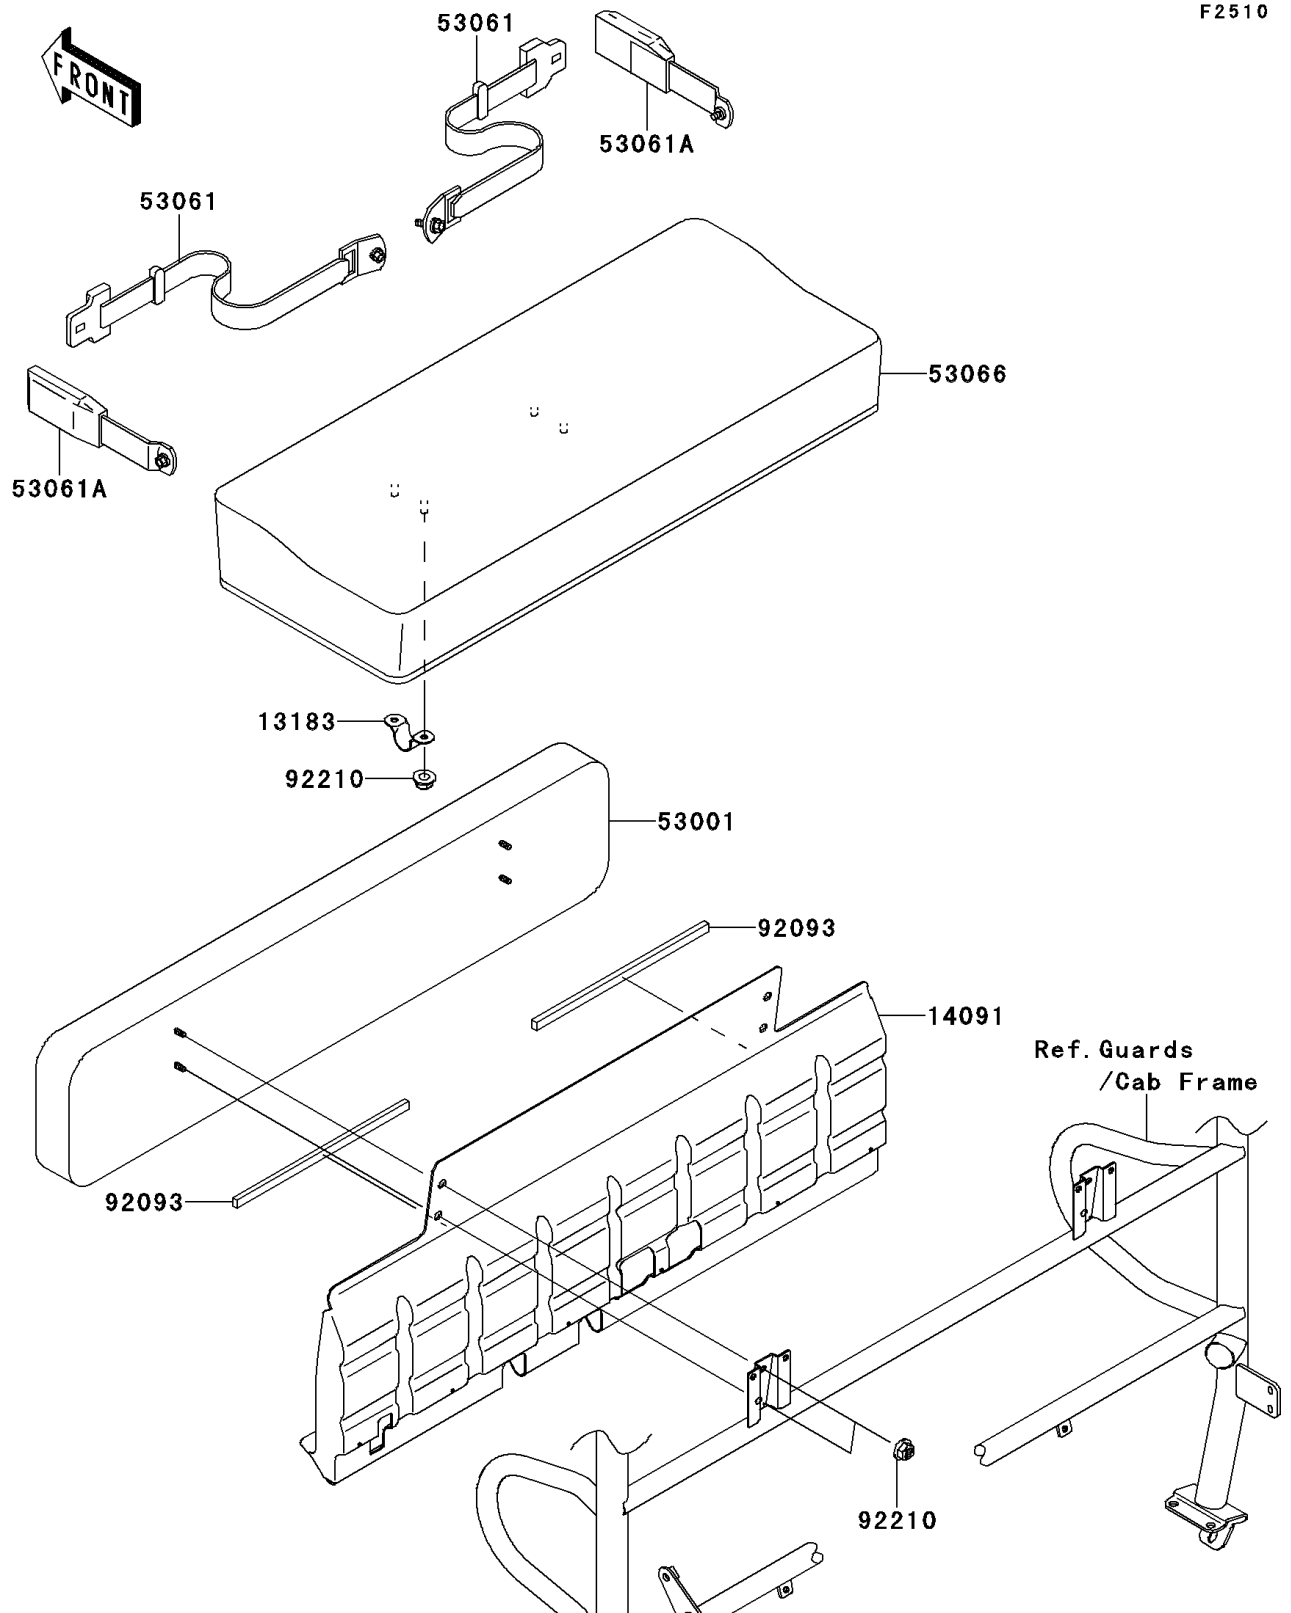

2009 Mule 4010 Diesel 4X4

PARTS DIAGRAM

Seat(F9F/FAF)

2009 Mule 4010 Diesel 4X4

PARTS LIST

Seat(F9F/FAF)

ITEM NAME	PART NUMBER	QUANTITY
PLATE,SEAT (Ref # 13183)	13183-1400	2
COVER,SEAT BACK (Ref # 14091)	14091-0529	1
SEAT-ASSY,BACK,BLACK (Ref # 53001)	53001-1584-MA	1
BELT-SEAT,CATCH PLATE (Ref # 53061)	53061-1013	2
BELT-SEAT,BUCKLE (Ref # 53061A)	53061-1014	2
SEAT-ASSY,FR,LWR,BLACK (Ref # 53066)	53066-7502-MA	1
SEAL,L=408 (Ref # 92093)	92093-0024	2
NUT,FLANGED,LOCK,8MM (Ref # 92210)	92210-0005	8