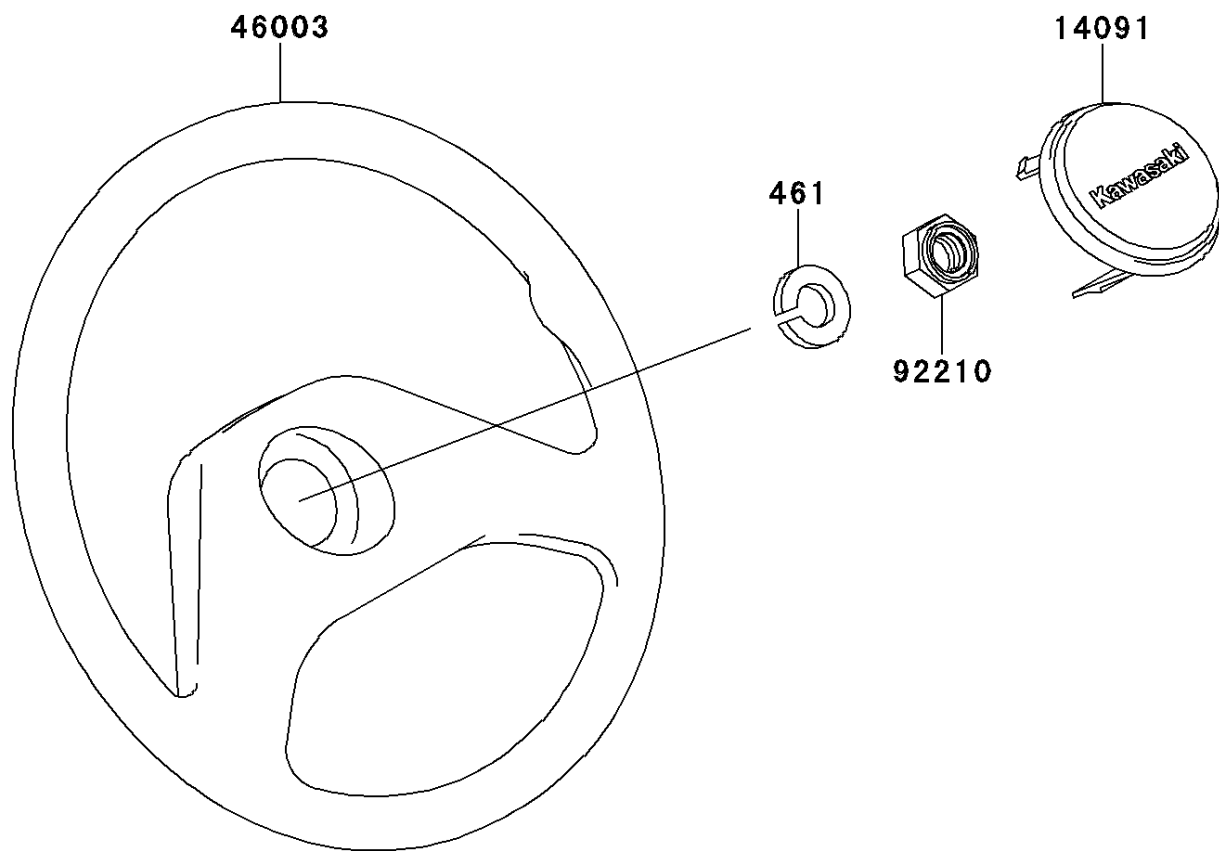

2011 MULE™ 4010 DIESEL 4x4

PARTS DIAGRAM

Steering Wheel(F9F-FCF)

F2311

2011 MULE™ 4010 DIESEL 4x4

PARTS LIST

Steering Wheel(F9F-FCF)

ITEM NAME

PART NUMBER

QUANTITY
