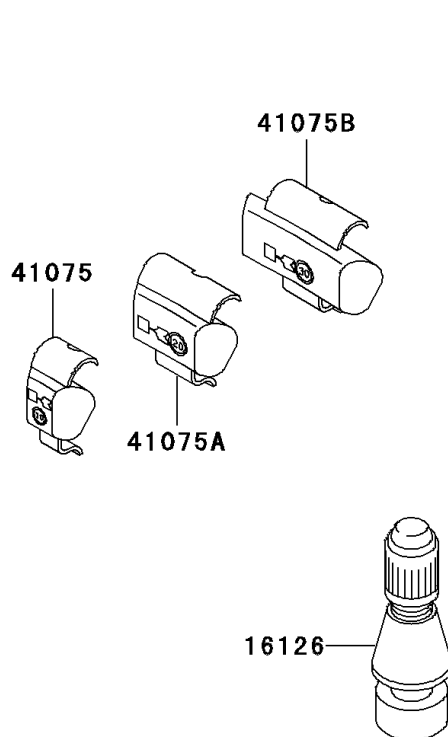

2002 ZRX1200R

PARTS DIAGRAM

Tires

F2210

2002 ZRX1200R

PARTS LIST

Tires

ITEM NAME	PART NUMBER	QUANTITY
VALVE,TIRE (Ref # 16126)	16126-1140	2
TIRE,FR,120/70ZR17(58W),BT020F (Ref # 41009)	41009-1355	1
TIRE,RR,180/55ZR17(73W),BT020R (Ref # 41009A)	41009-1356	1
BALANCER-WHEEL,10G,SILVER (Ref # 41075)	41075-1014	AR
BALANCER-WHEEL,20G,SILVER (Ref # 41075A)	41075-1015	AR
BALANCER-WHEEL,30G,SILVER (Ref # 41075B)	41075-1016	AR