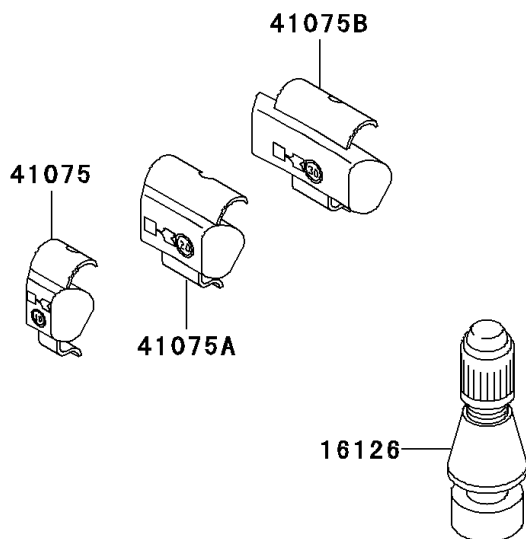

2002 ZRX1200R

PARTS DIAGRAM

Tires

F2210

2002 ZRX1200R

PARTS LIST

Tires

ITEM NAME	PART NUMBER	QUANTITY
VALVE,TIRE (Ref # 16126)	16126-1140	2
TIRE,FR,120/70ZR17(58W),BT020F (Ref # 41009)	41009-1355	1
TIRE,RR,180/55ZR17(73W),BT020R (Ref # 41009A)	41009-1356	1
BALANCER-WHEEL,10G,SILVER (Ref # 41075)	41075-1014	AR
BALANCER-WHEEL,20G,SILVER (Ref # 41075A)	41075-1015	AR
BALANCER-WHEEL,30G,SILVER (Ref # 41075B)	41075-1016	AR