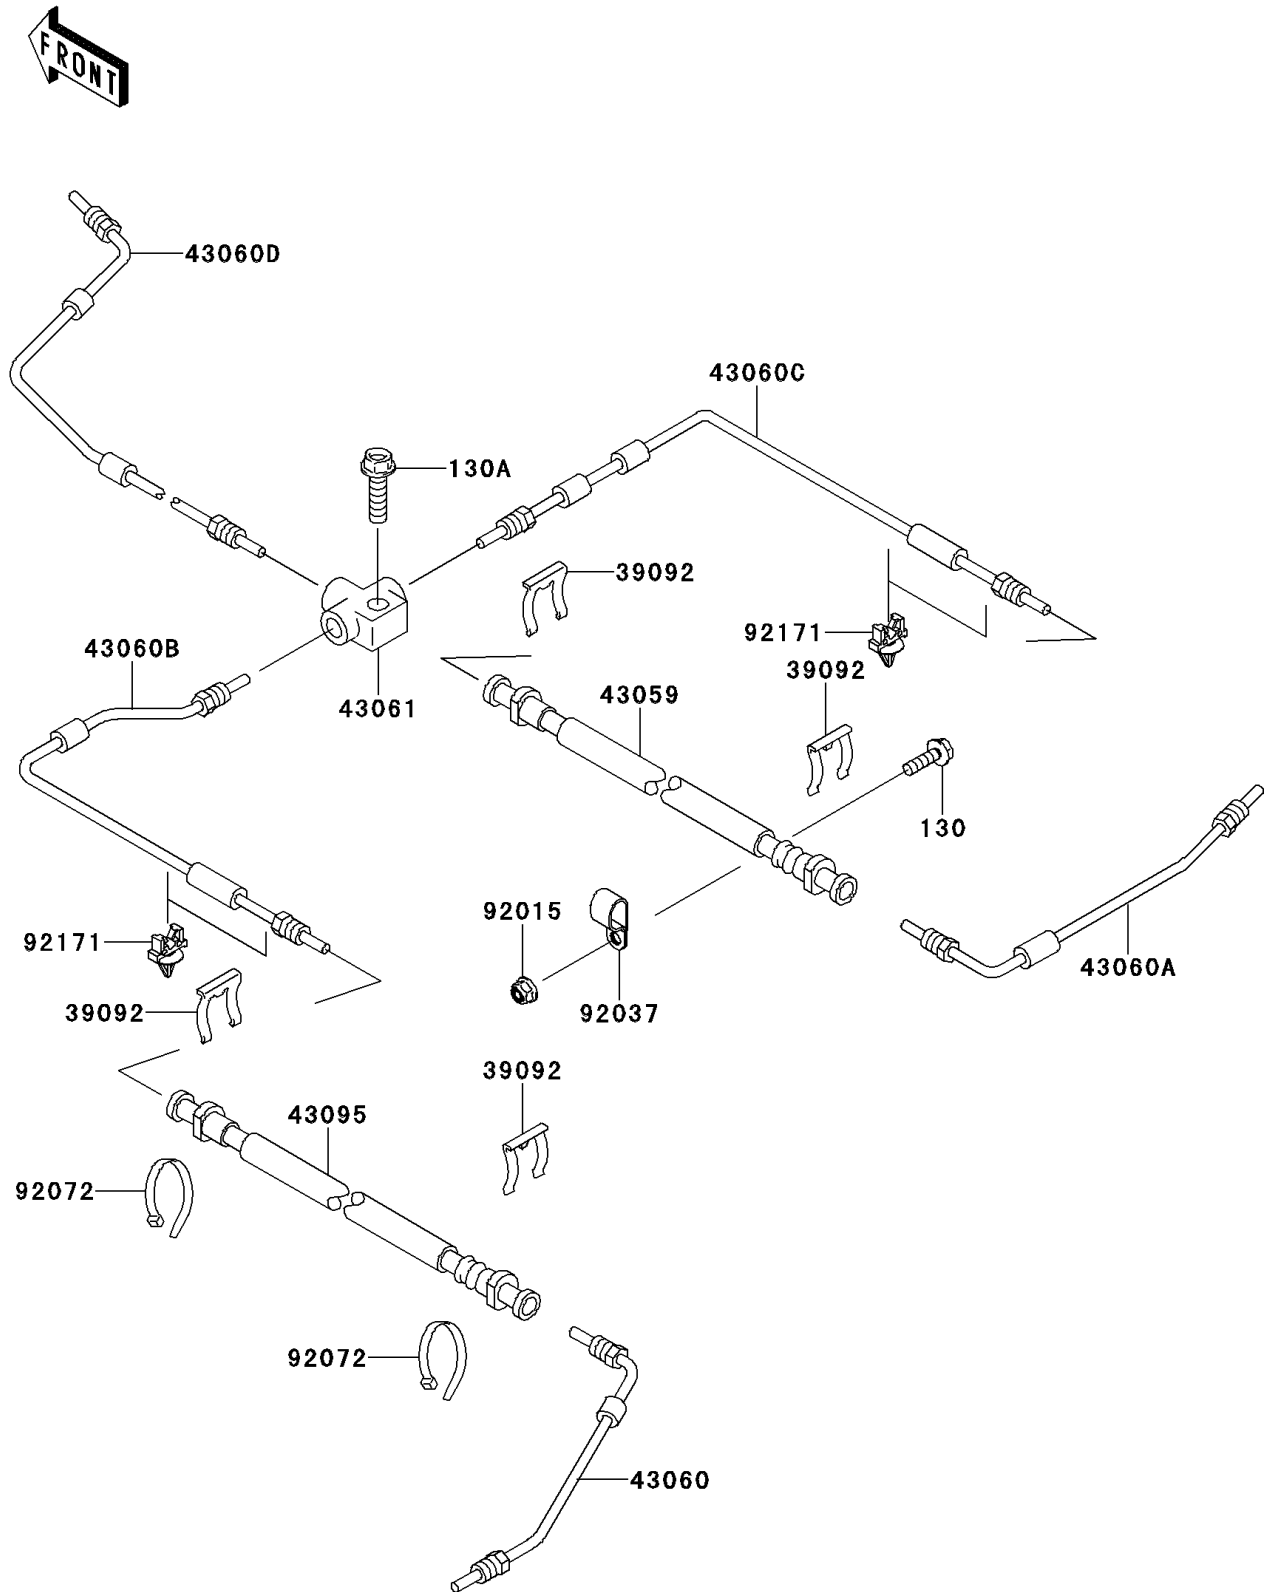

2011 MULE™ 4010 DIESEL 4x4

PARTS DIAGRAM

Brake Piping

F2262

2011 MULE™ 4010 DIESEL 4x4

PARTS LIST

Brake Piping

ITEM NAME

PART NUMBER

QUANTITY
