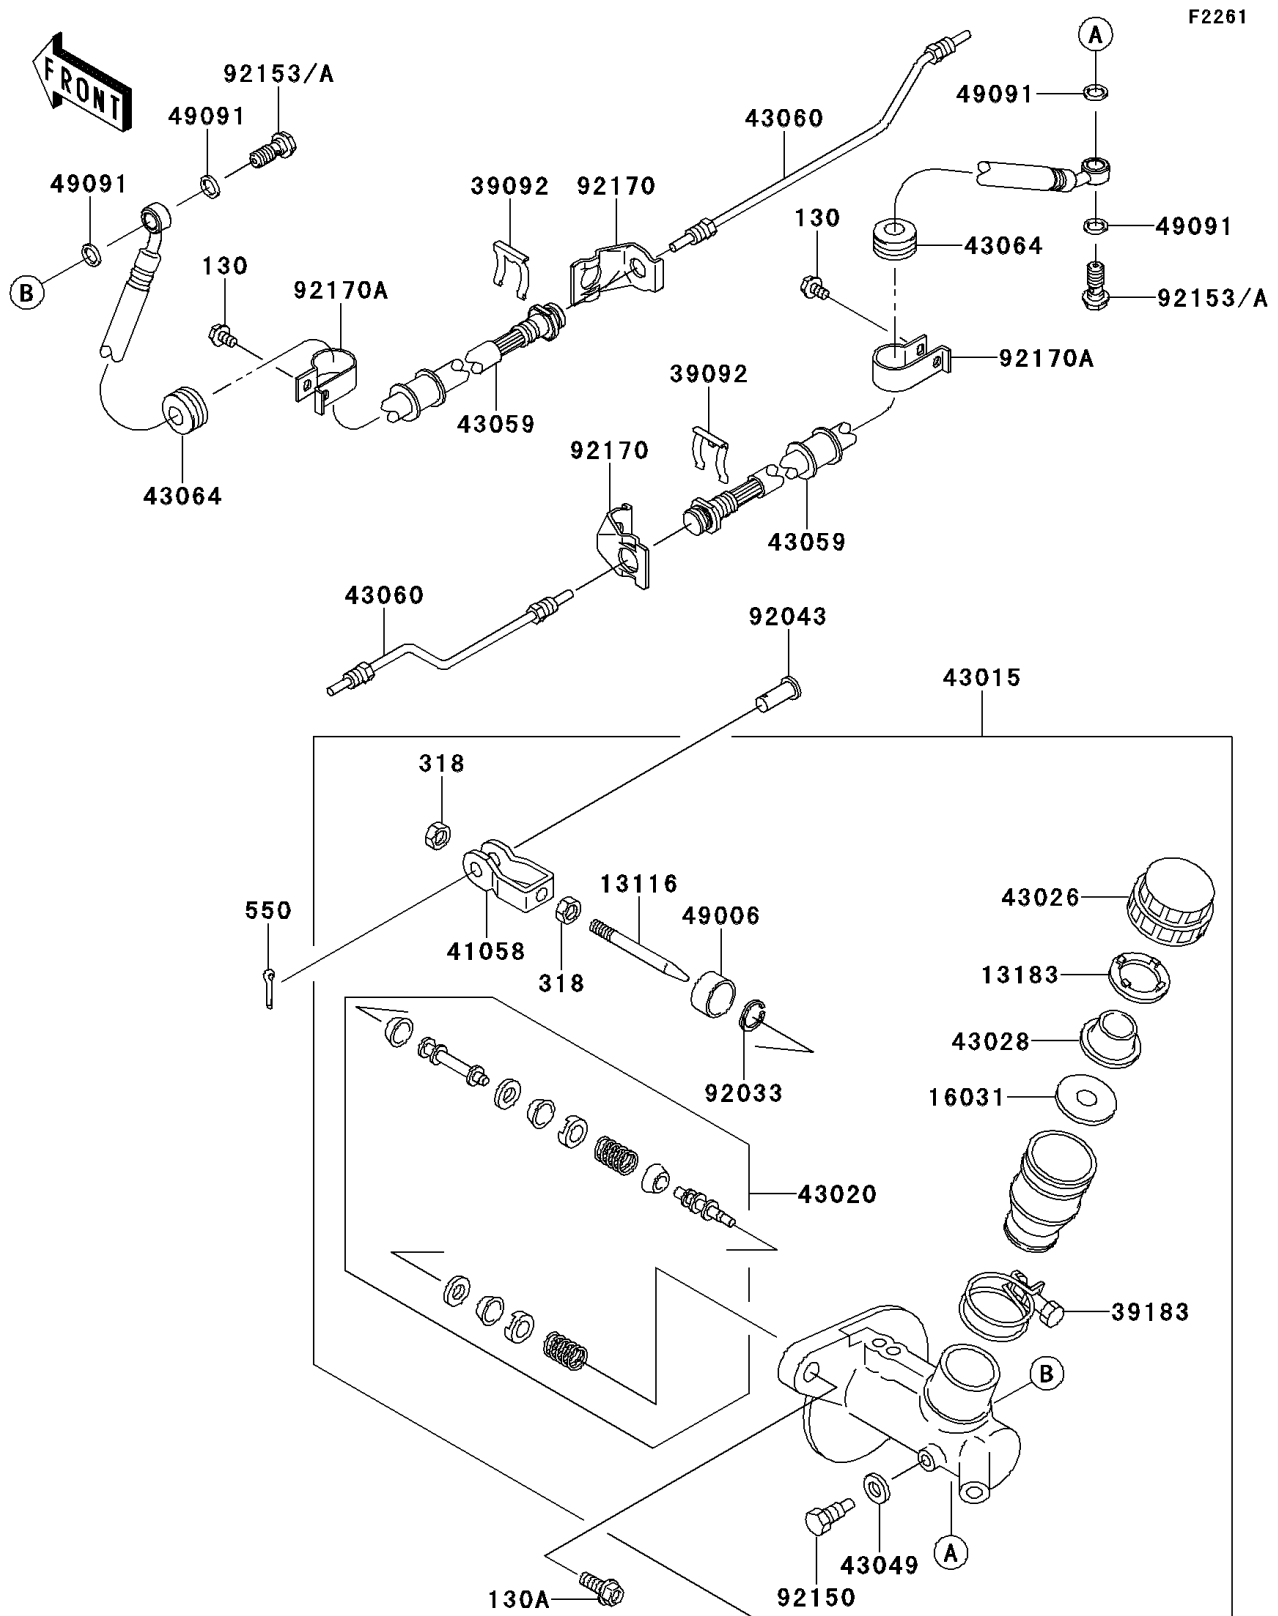

2011 MULE™ 4010 DIESEL 4x4

PARTS DIAGRAM

Master Cylinder

2011 MULE™ 4010 DIESEL 4x4

PARTS LIST

Master Cylinder

ITEM NAME

PART NUMBER

QUANTITY
