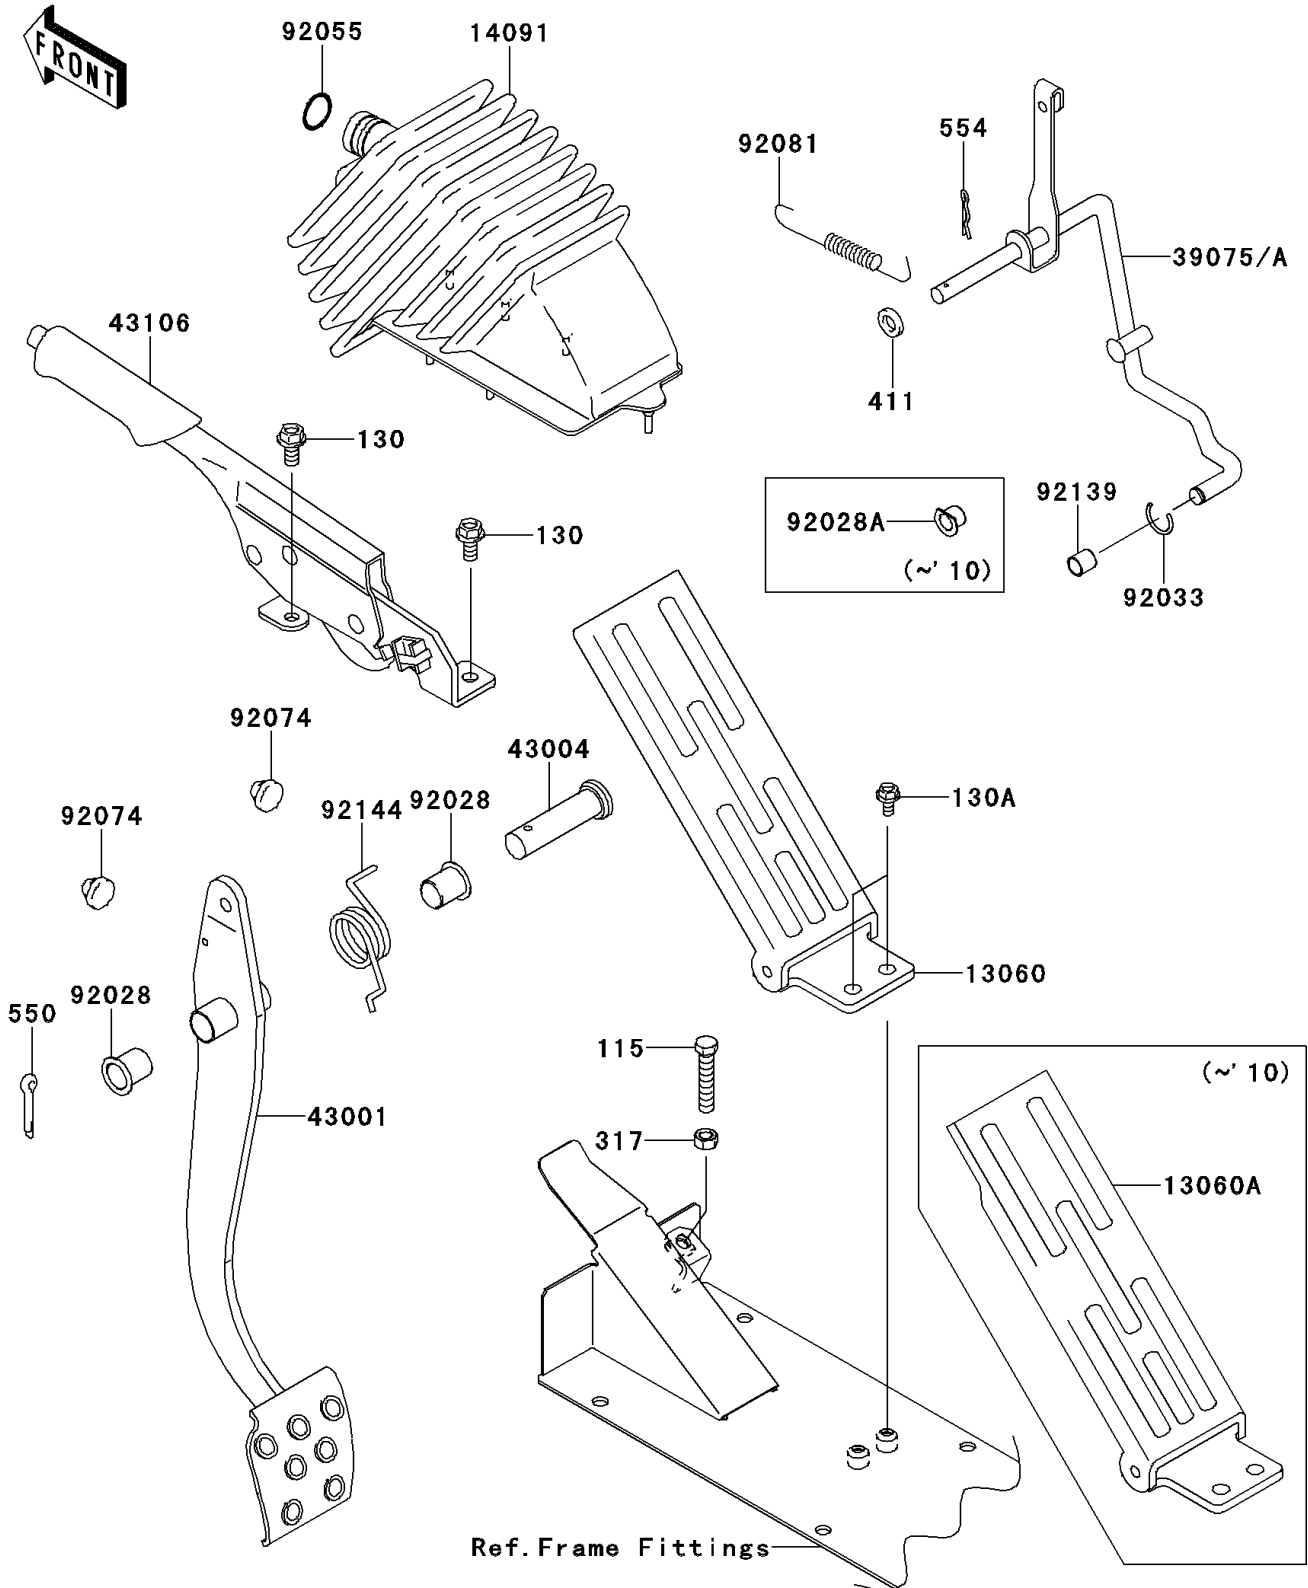

## PARTS DIAGRAM

### Brake Pedal/Throttle Lever

F2260

## PARTS LIST

### Brake Pedal/Throttle Lever

ITEM NAME	PART NUMBER	QUANTITY
-----------	-------------	----------

---