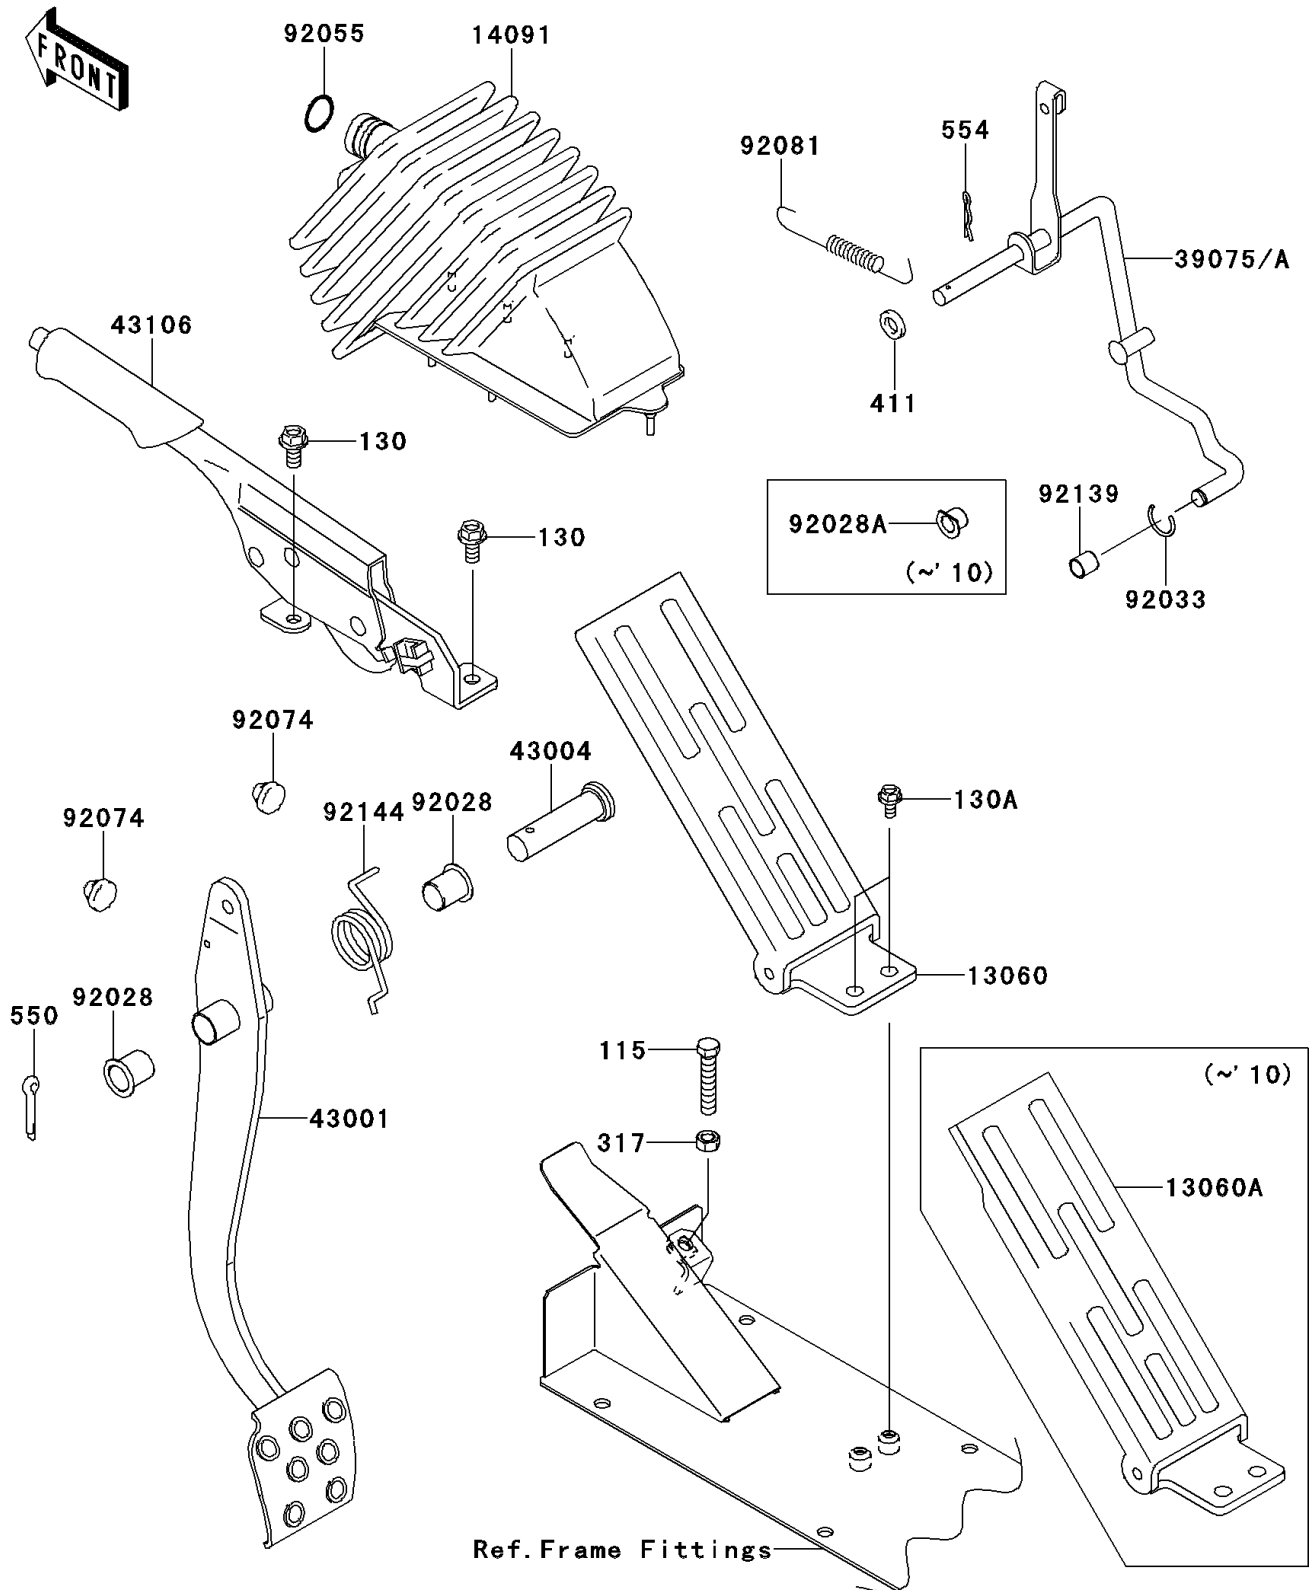

2011 MULE™ 4010 DIESEL 4x4

PARTS DIAGRAM

Brake Pedal/Throttle Lever

F2260

2011 MULE™ 4010 DIESEL 4x4

PARTS LIST

Brake Pedal/Throttle Lever

ITEM NAME

PART NUMBER

QUANTITY
