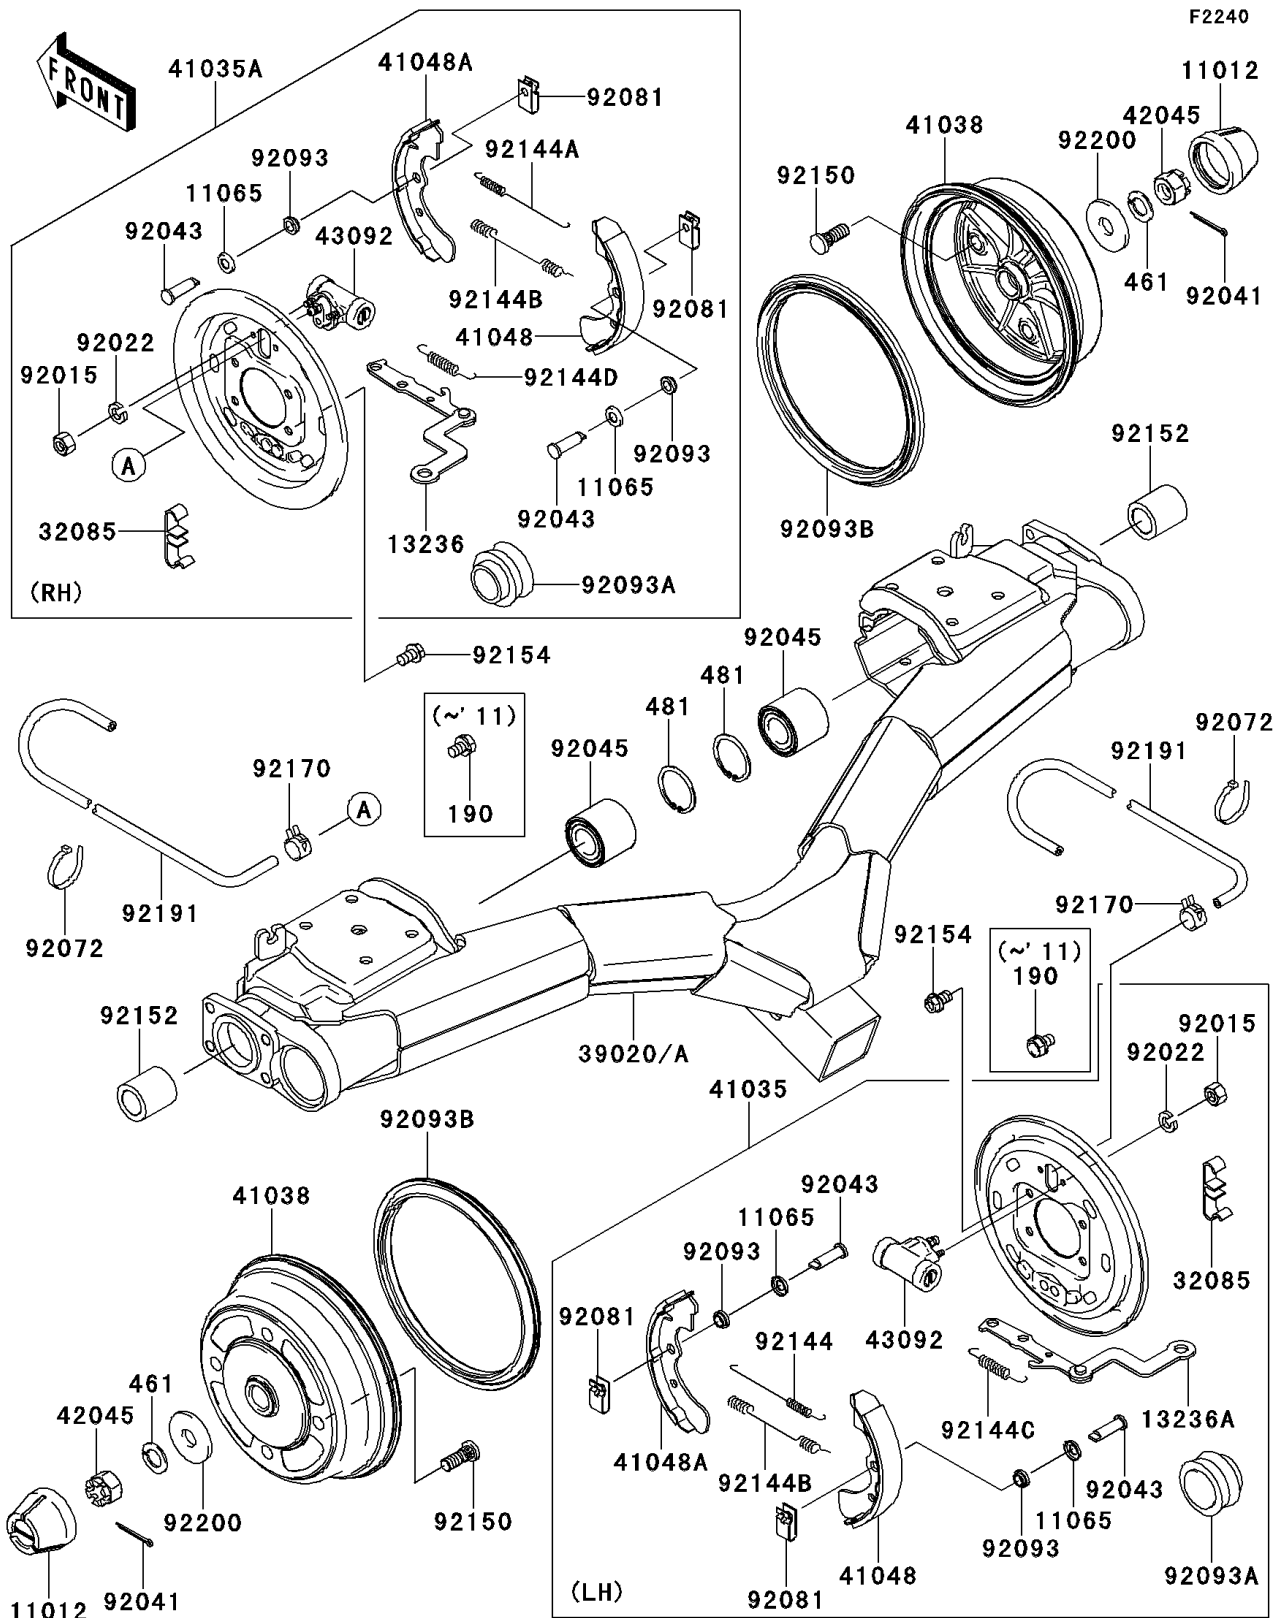

2011 MULE™ 4010 DIESEL 4x4

PARTS DIAGRAM

Rear Hubs/Brakes

2011 MULE™ 4010 DIESEL 4x4

PARTS LIST

Rear Hubs/Brakes

ITEM NAME	PART NUMBER	QUANTITY
-----------	-------------	----------
