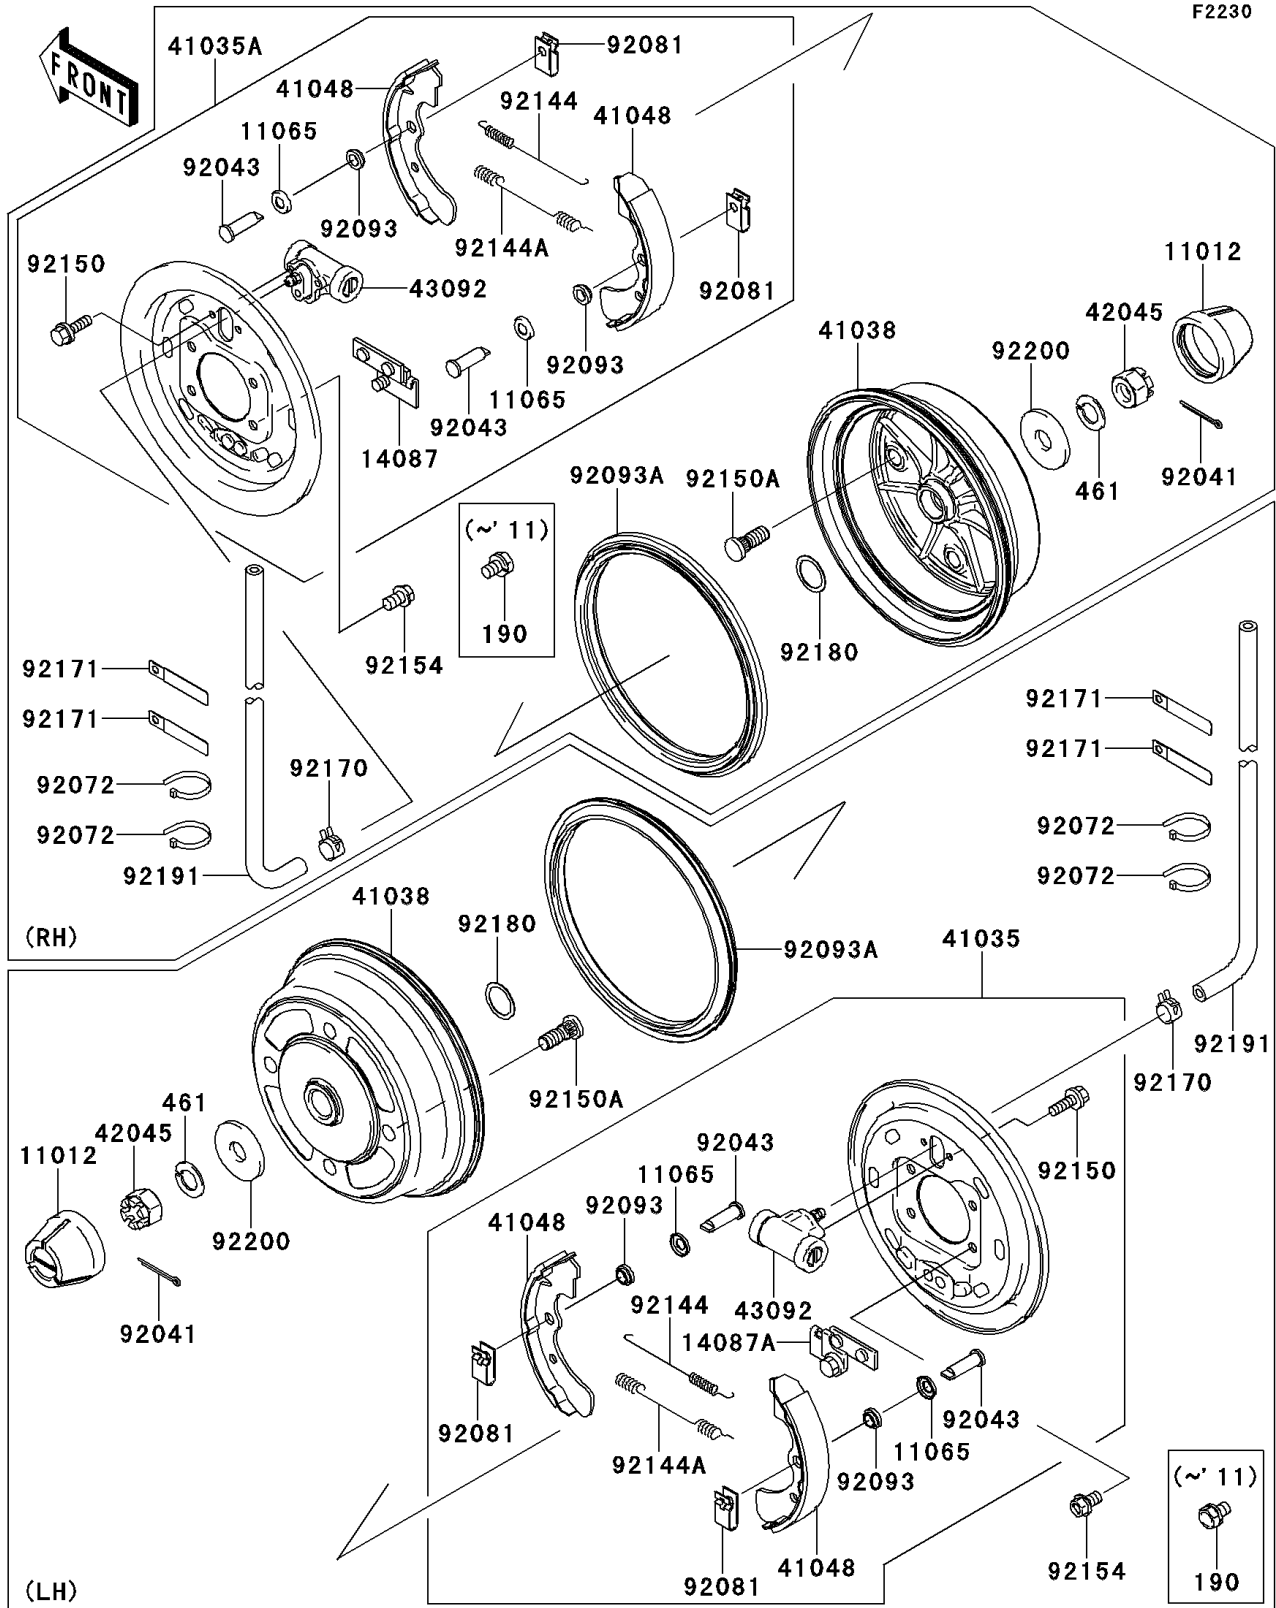

## PARTS DIAGRAM Front Hubs/Brakes

# 2012 MULE™ 4010 DIESEL 4x4

## PARTS LIST

### Front Hubs/Brakes

**ITEM NAME**

**PART NUMBER**

**QUANTITY**

---