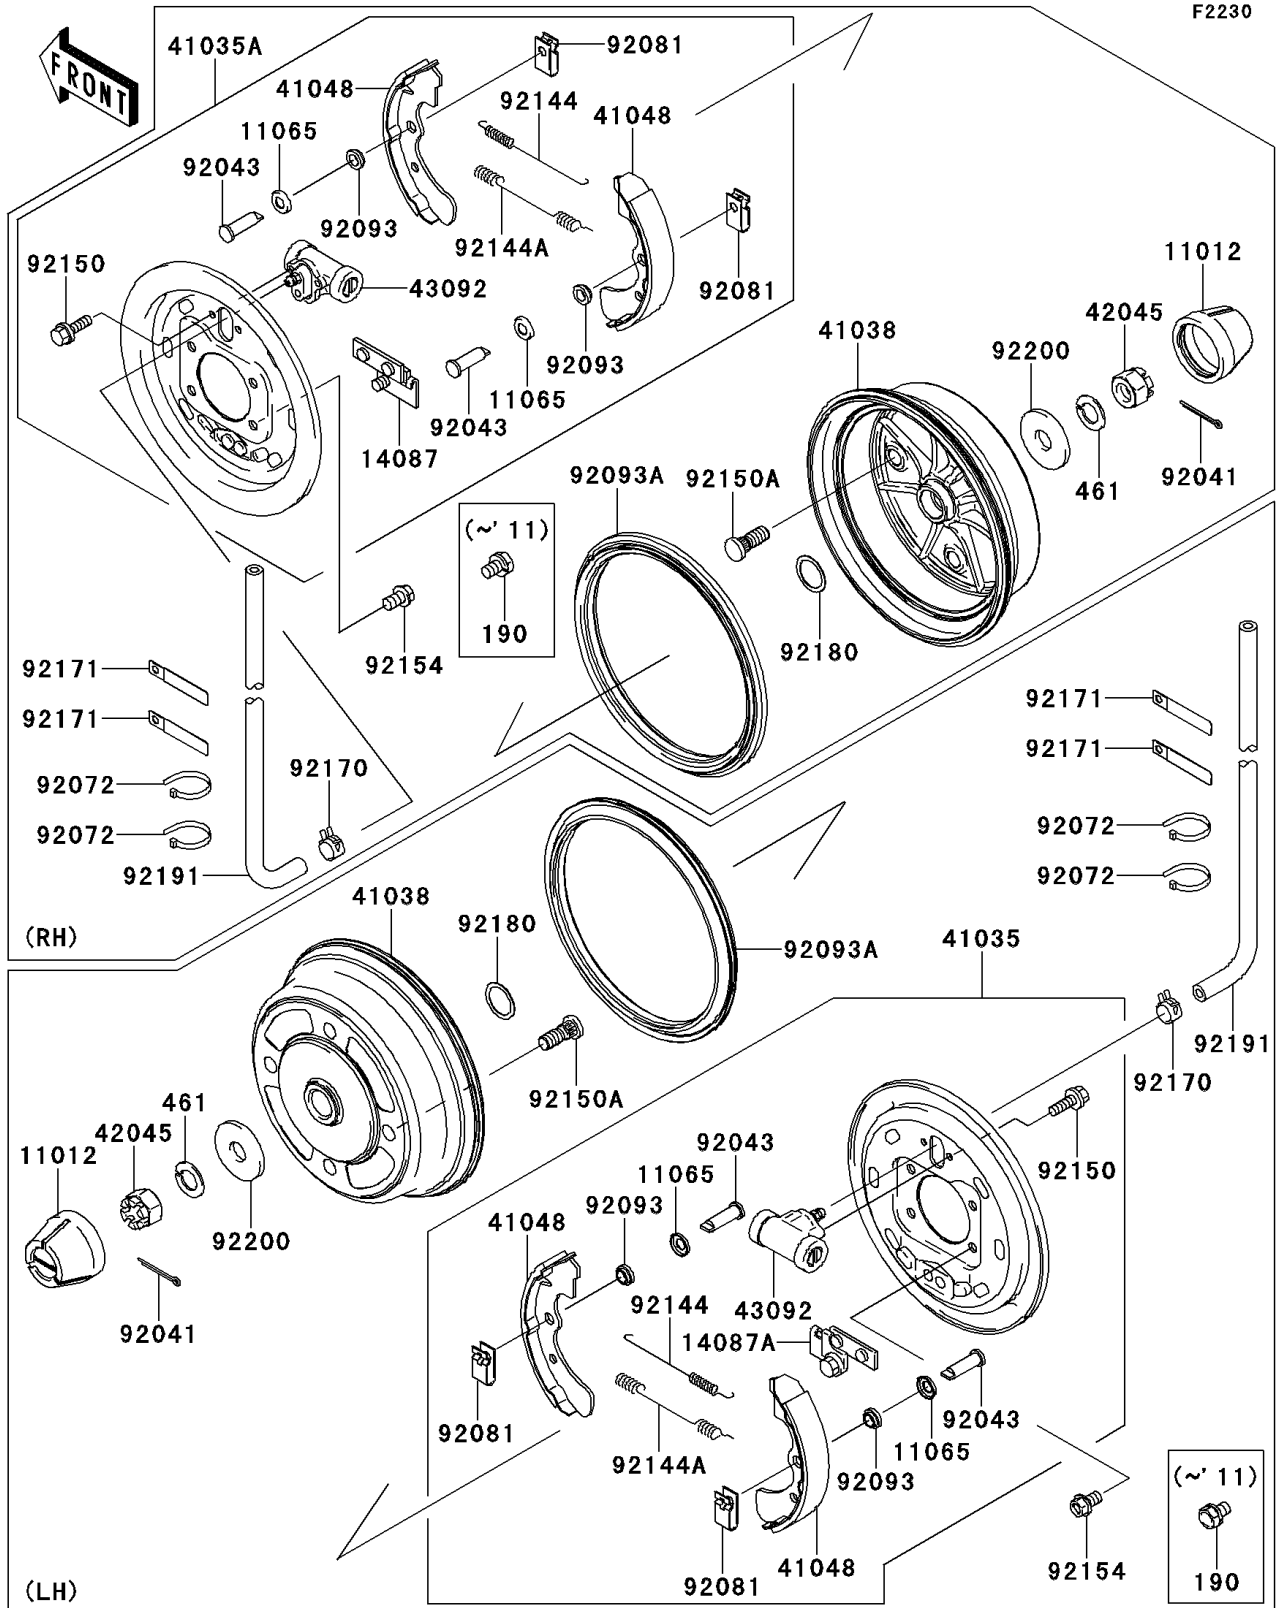

2011 MULE™ 4010 DIESEL 4x4

PARTS DIAGRAM

Front Hubs/Brakes

2011 MULE™ 4010 DIESEL 4x4

PARTS LIST

Front Hubs/Brakes

ITEM NAME

PART NUMBER

QUANTITY
