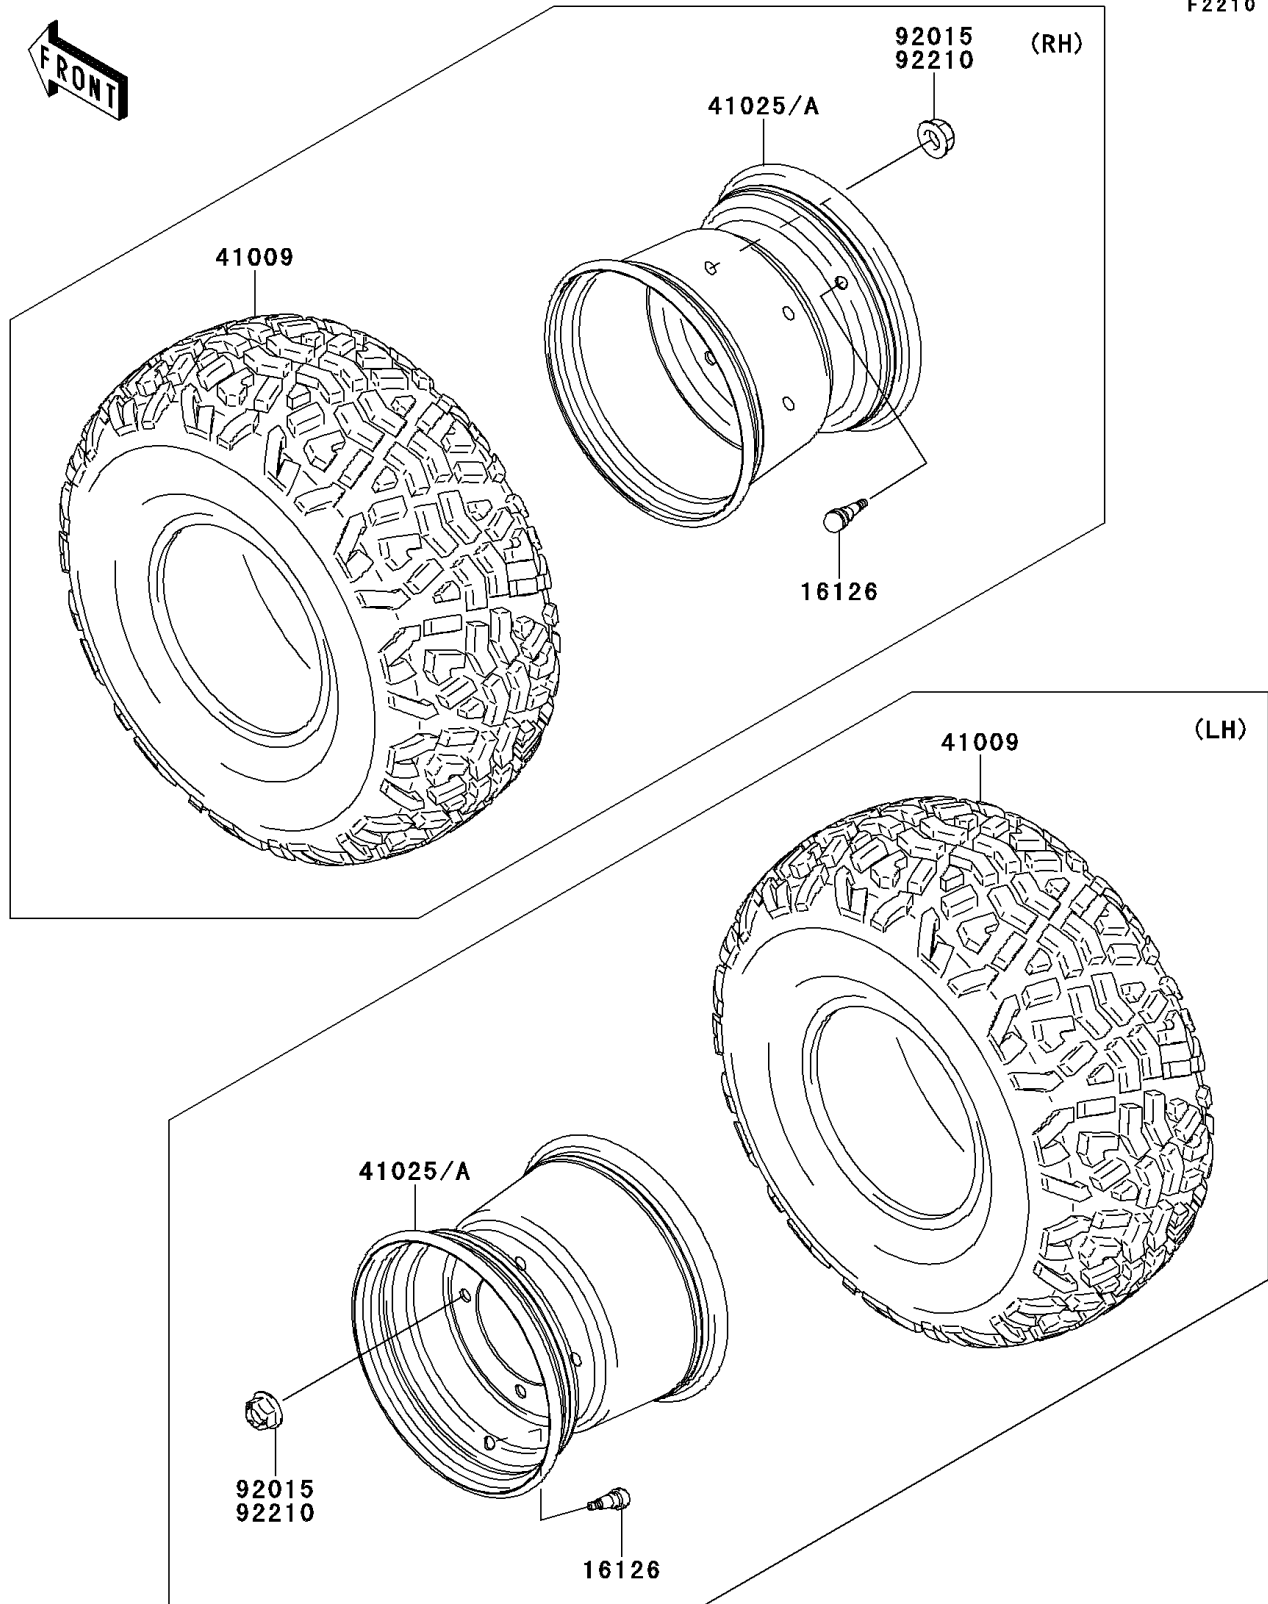

2012 MULE™ 4010 DIESEL 4x4

PARTS DIAGRAM

Wheels/Tires

2012 MULE™ 4010 DIESEL 4x4

PARTS LIST

Wheels/Tires

ITEM NAME

PART NUMBER

QUANTITY
