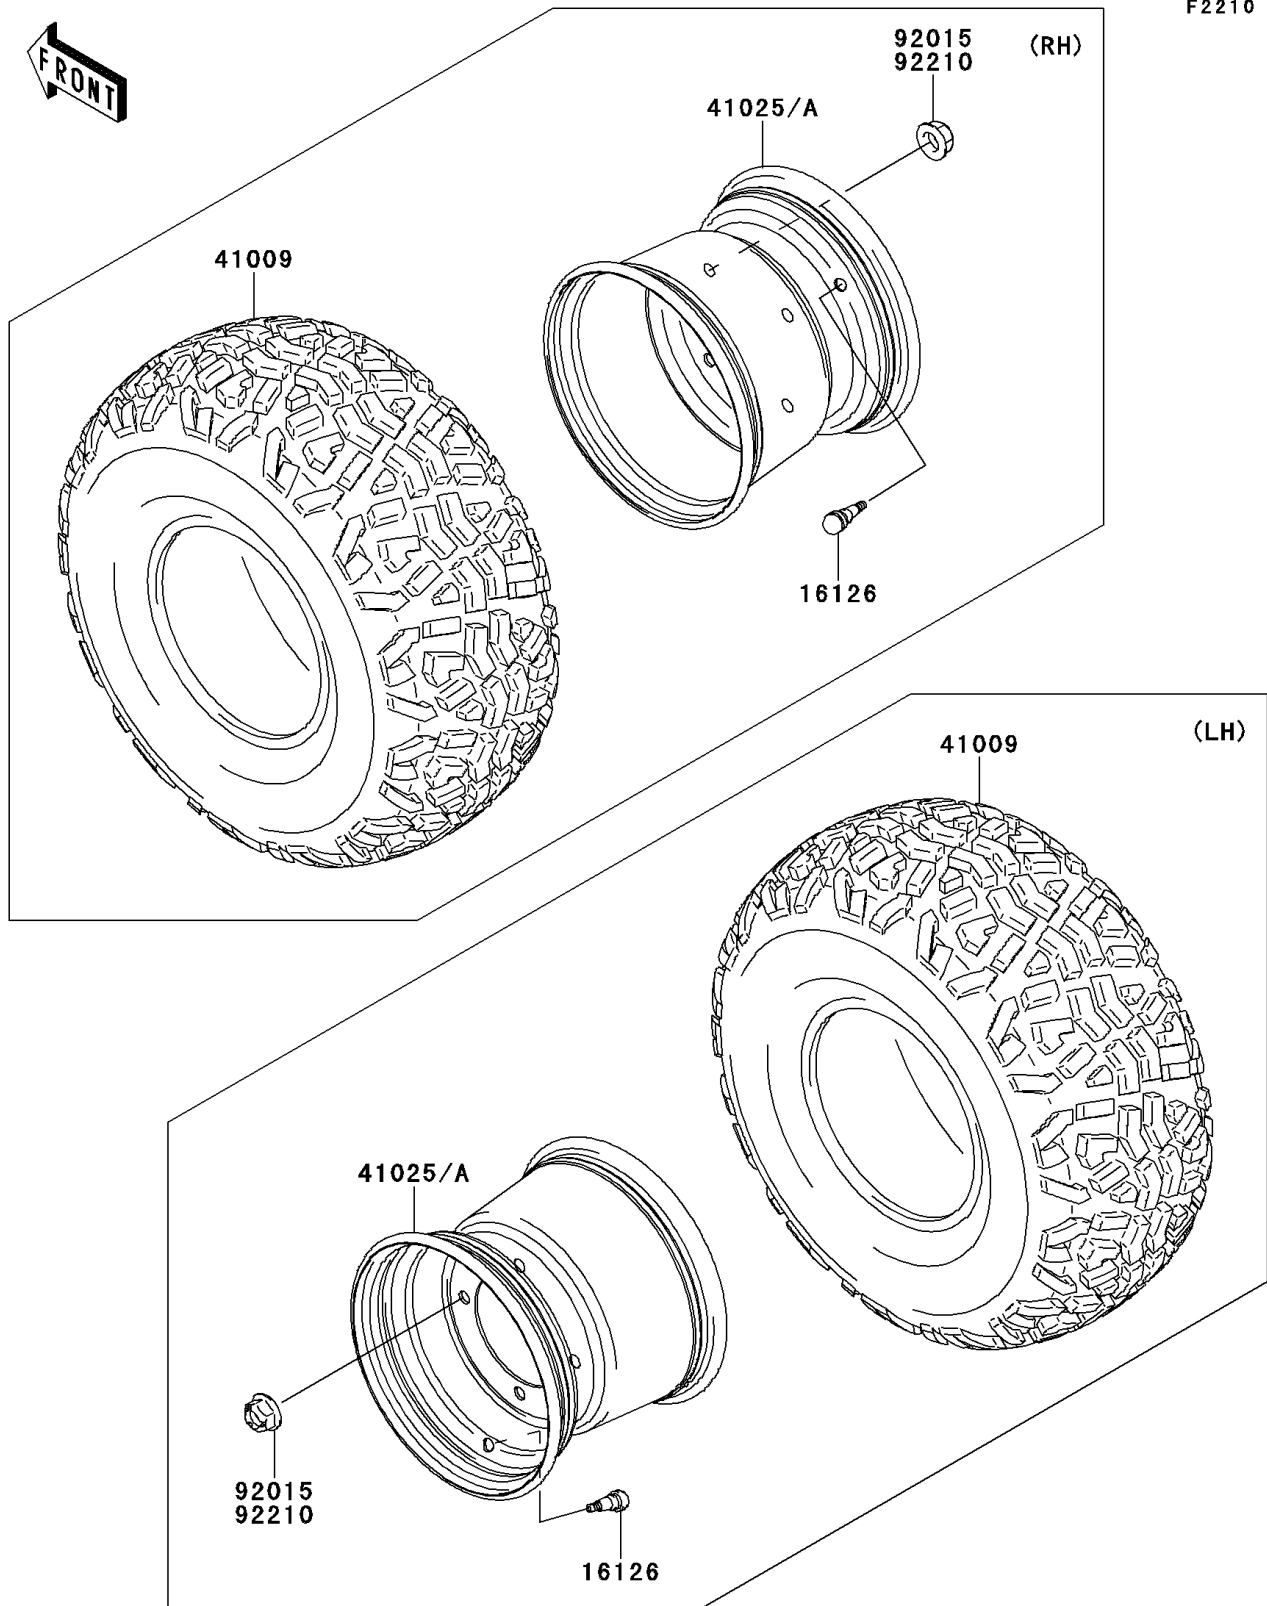

2011 MULE™ 4010 DIESEL 4x4

PARTS DIAGRAM

Wheels/Tires

2011 MULE™ 4010 DIESEL 4x4

PARTS LIST

Wheels/Tires

ITEM NAME

PART NUMBER

QUANTITY
