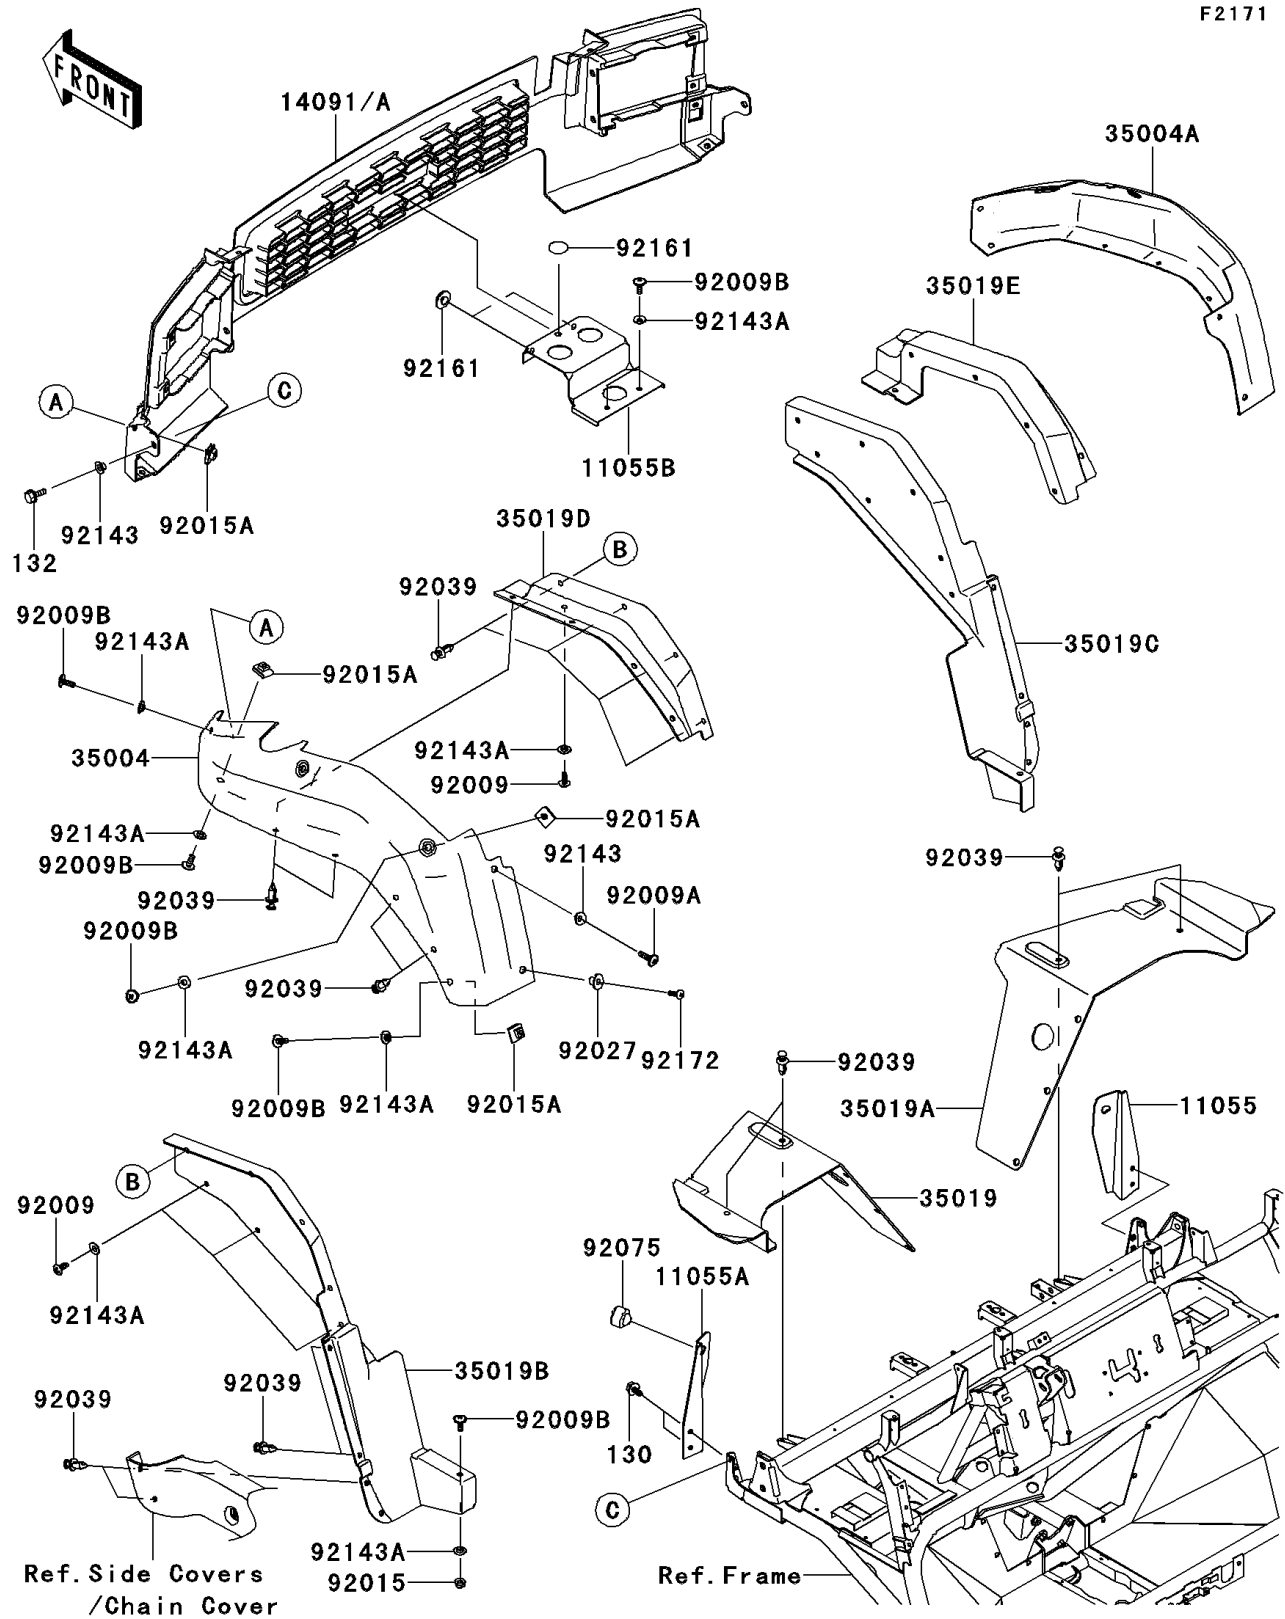

2012 MULE™ 4010 DIESEL 4x4

PARTS DIAGRAM

Front Fender(s)(F9F-FBF)

2012 MULE™ 4010 DIESEL 4x4

PARTS LIST

Front Fender(s)(F9F-FBF)

ITEM NAME

PART NUMBER

QUANTITY
