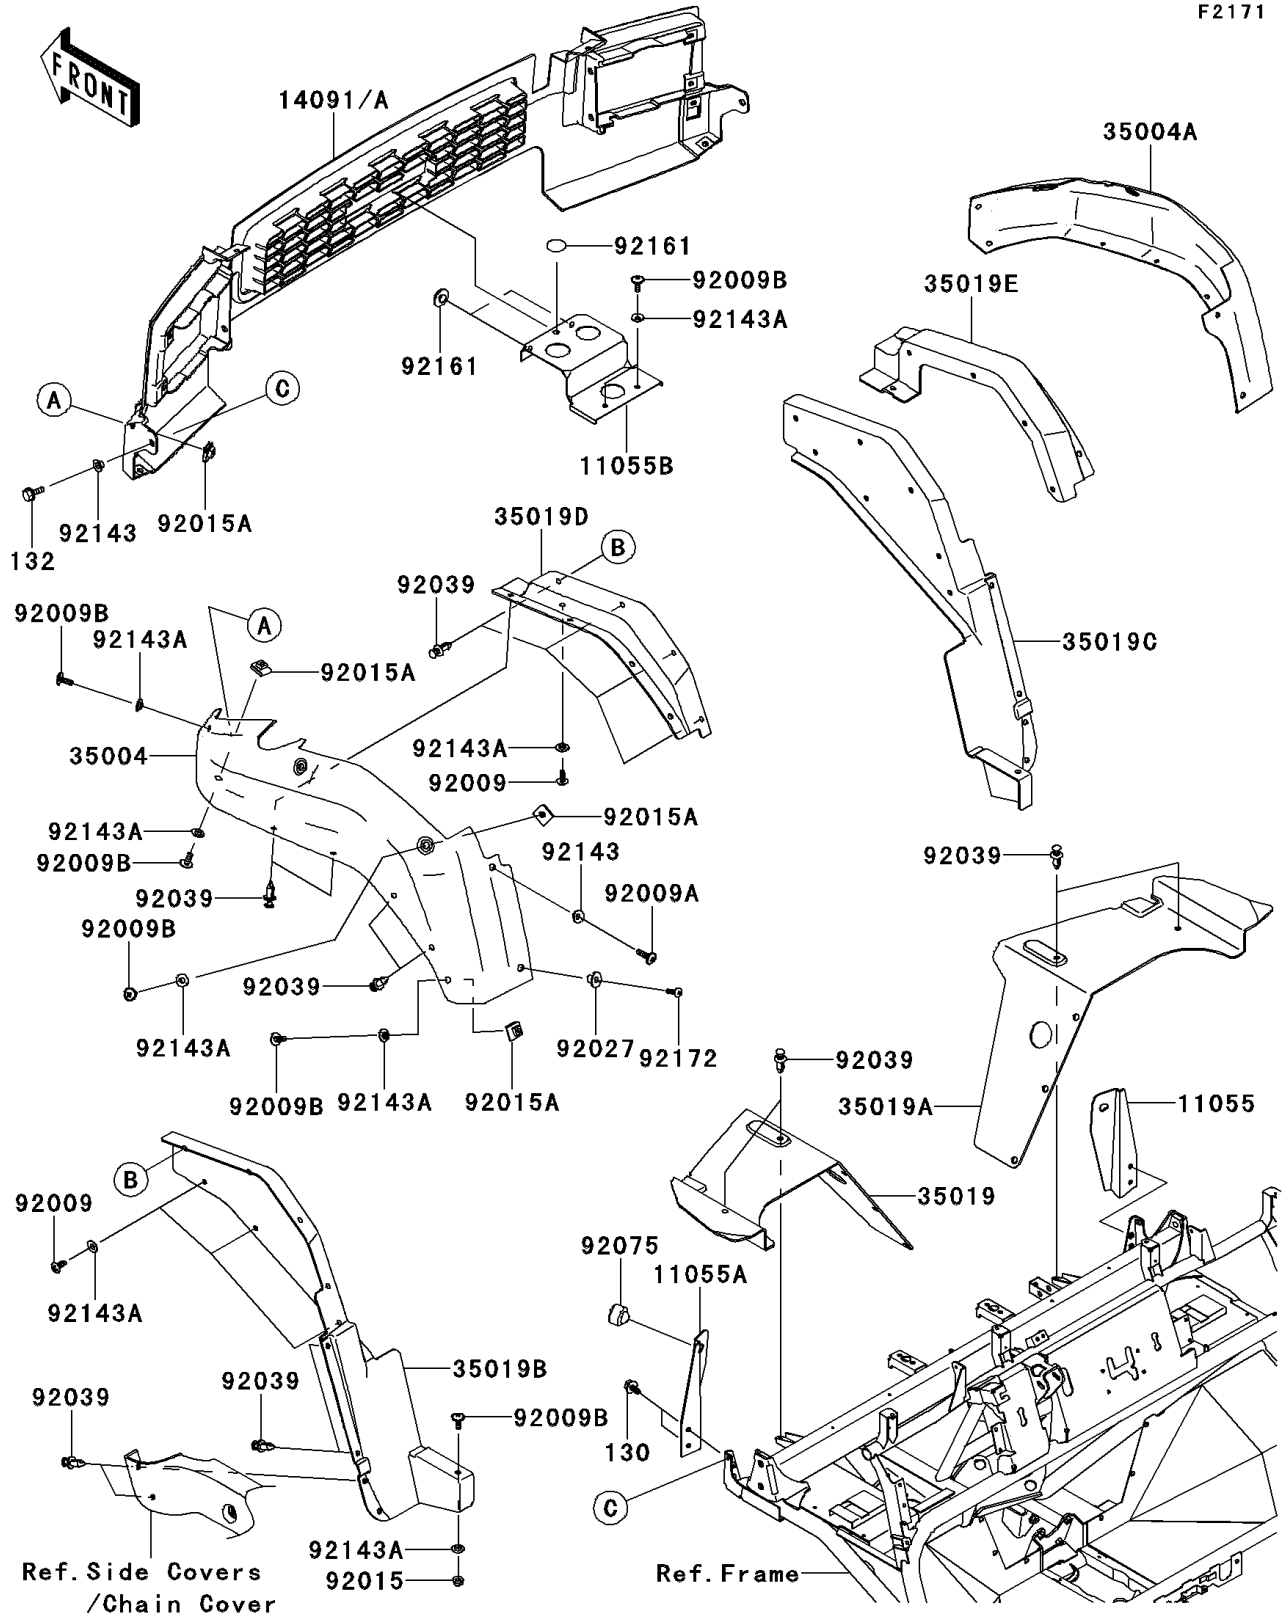

2011 MULE™ 4010 DIESEL 4x4

PARTS DIAGRAM

Front Fender(s)(F9F-FBF)

2011 MULE™ 4010 DIESEL 4x4

PARTS LIST

Front Fender(s)(F9F-FBF)

ITEM NAME

PART NUMBER

QUANTITY
