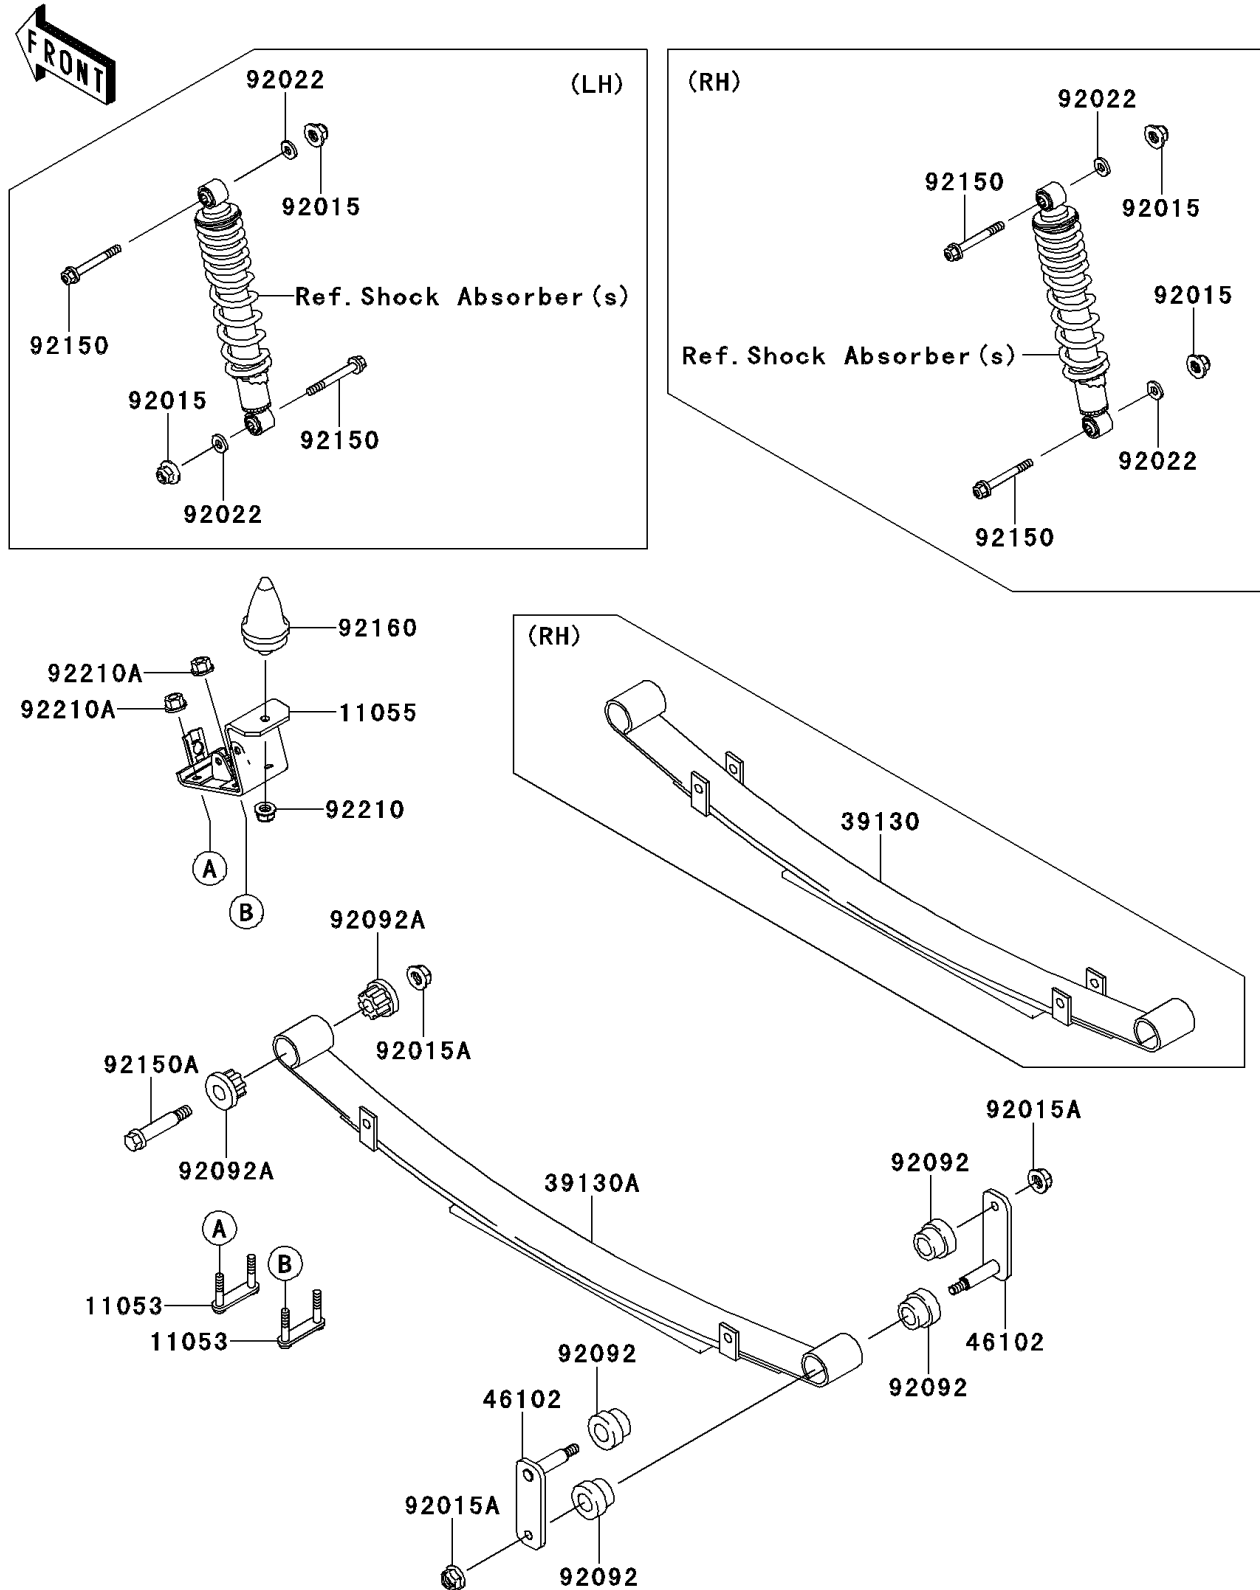

## PARTS DIAGRAM

# 2012 MULE™ 4010 DIESEL 4x4

## PARTS LIST

### Rear Suspension

ITEM NAME	PART NUMBER	QUANTITY
-----------	-------------	----------

---