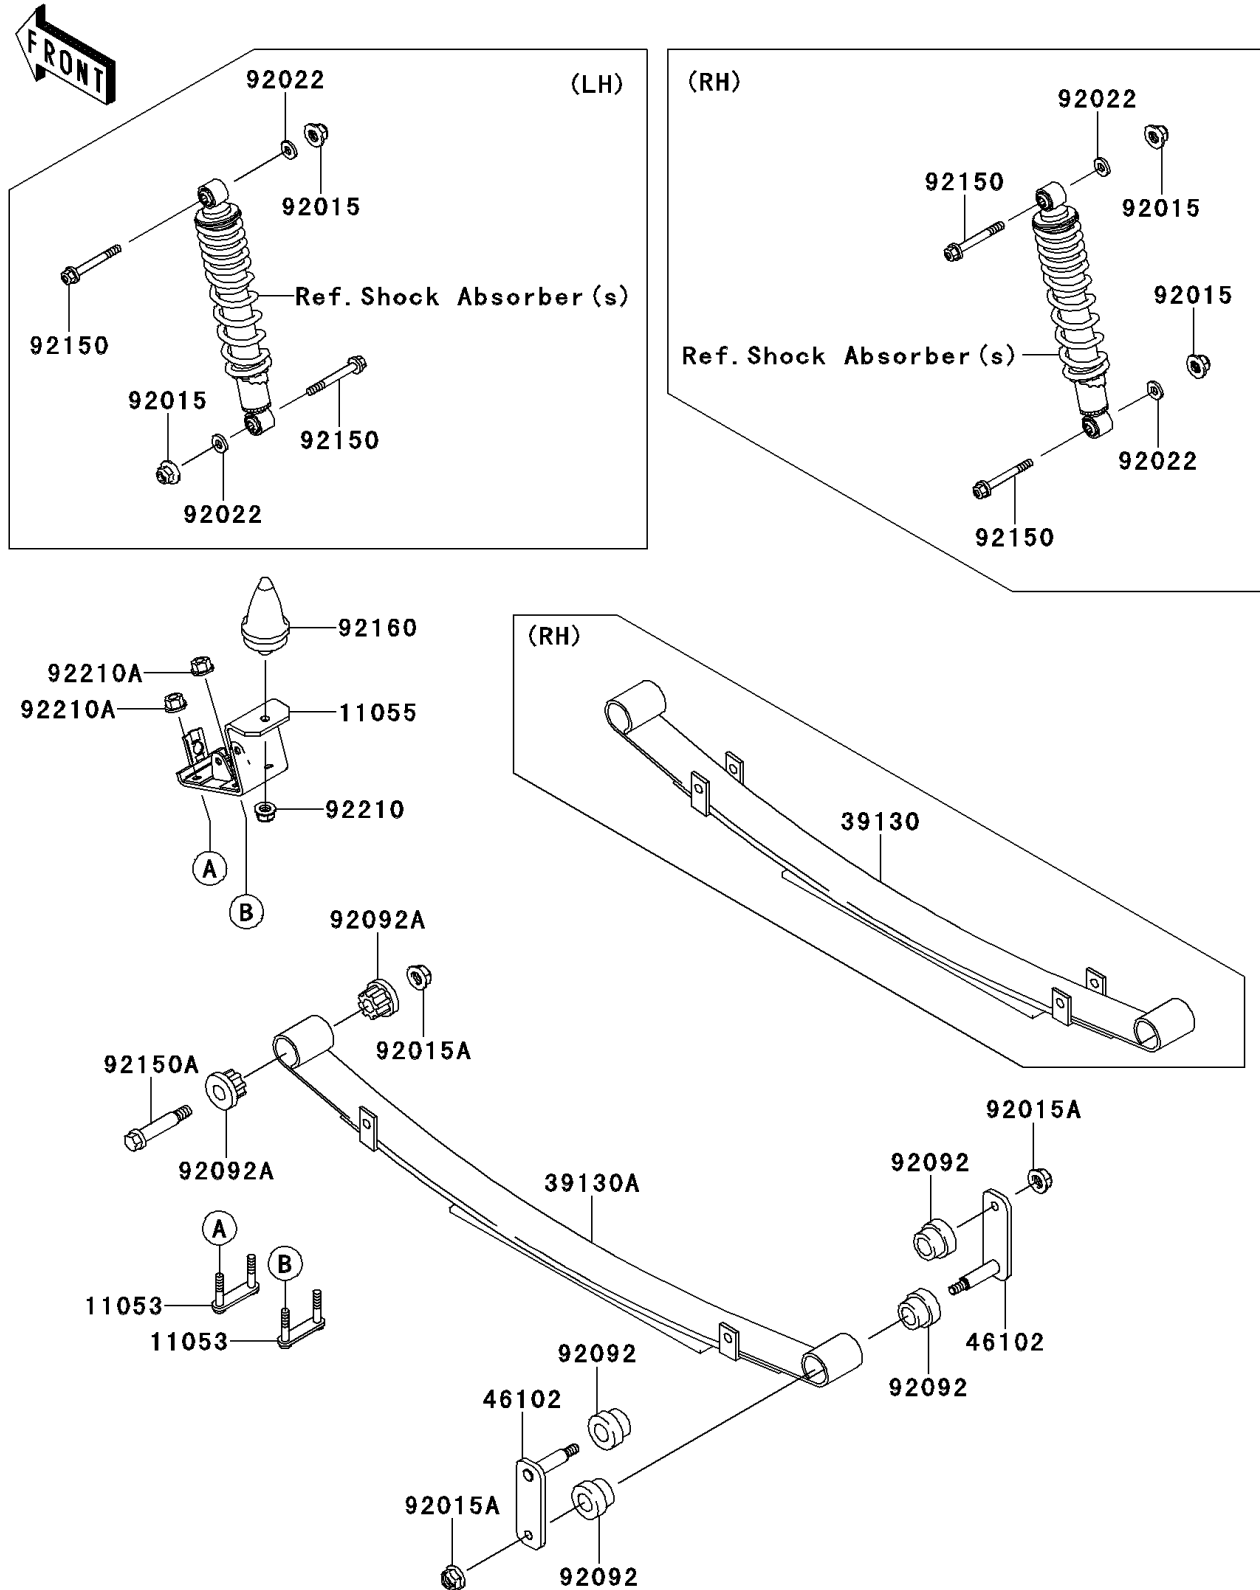

2011 MULE™ 4010 DIESEL 4x4

PARTS DIAGRAM

Rear Suspension

F2153

2011 MULE™ 4010 DIESEL 4x4

PARTS LIST

Rear Suspension

ITEM NAME

PART NUMBER

QUANTITY
