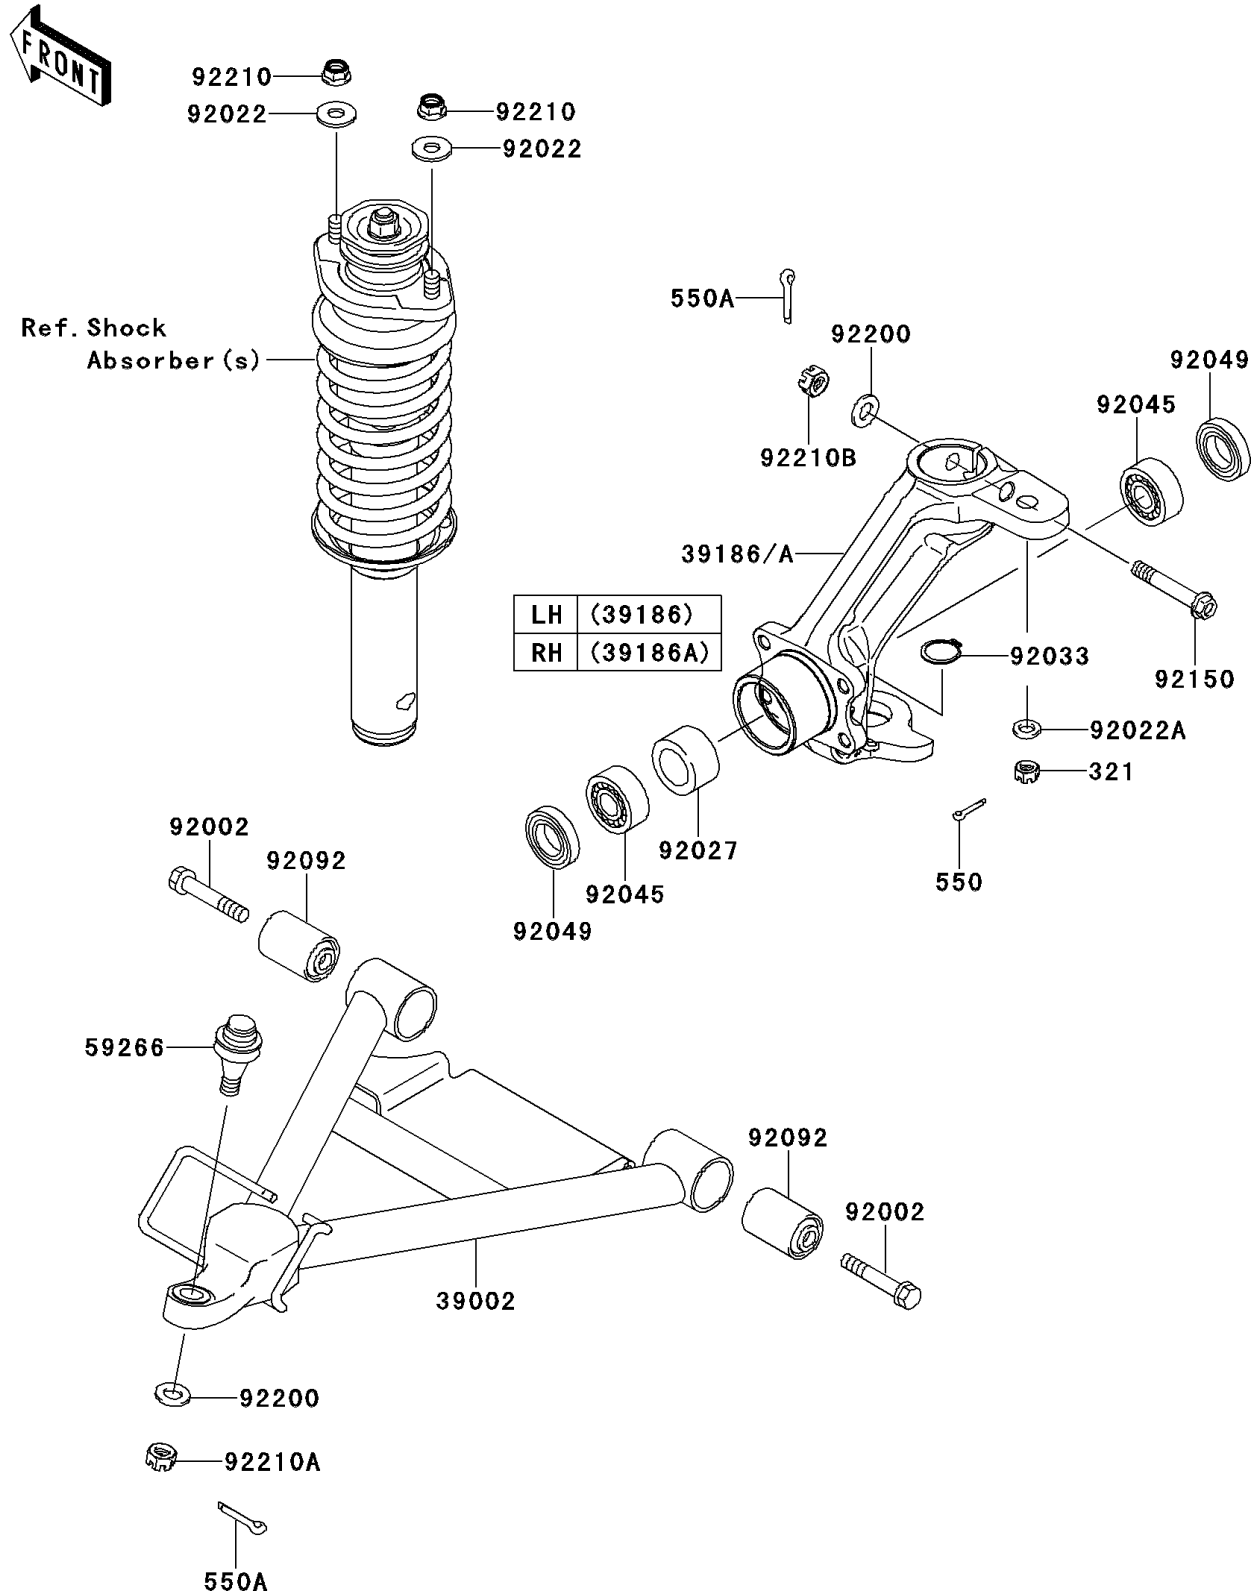

2012 MULE™ 4010 DIESEL 4x4

PARTS DIAGRAM

Front Suspension

F2152

2012 MULE™ 4010 DIESEL 4x4

PARTS LIST

Front Suspension

ITEM NAME

PART NUMBER

QUANTITY
