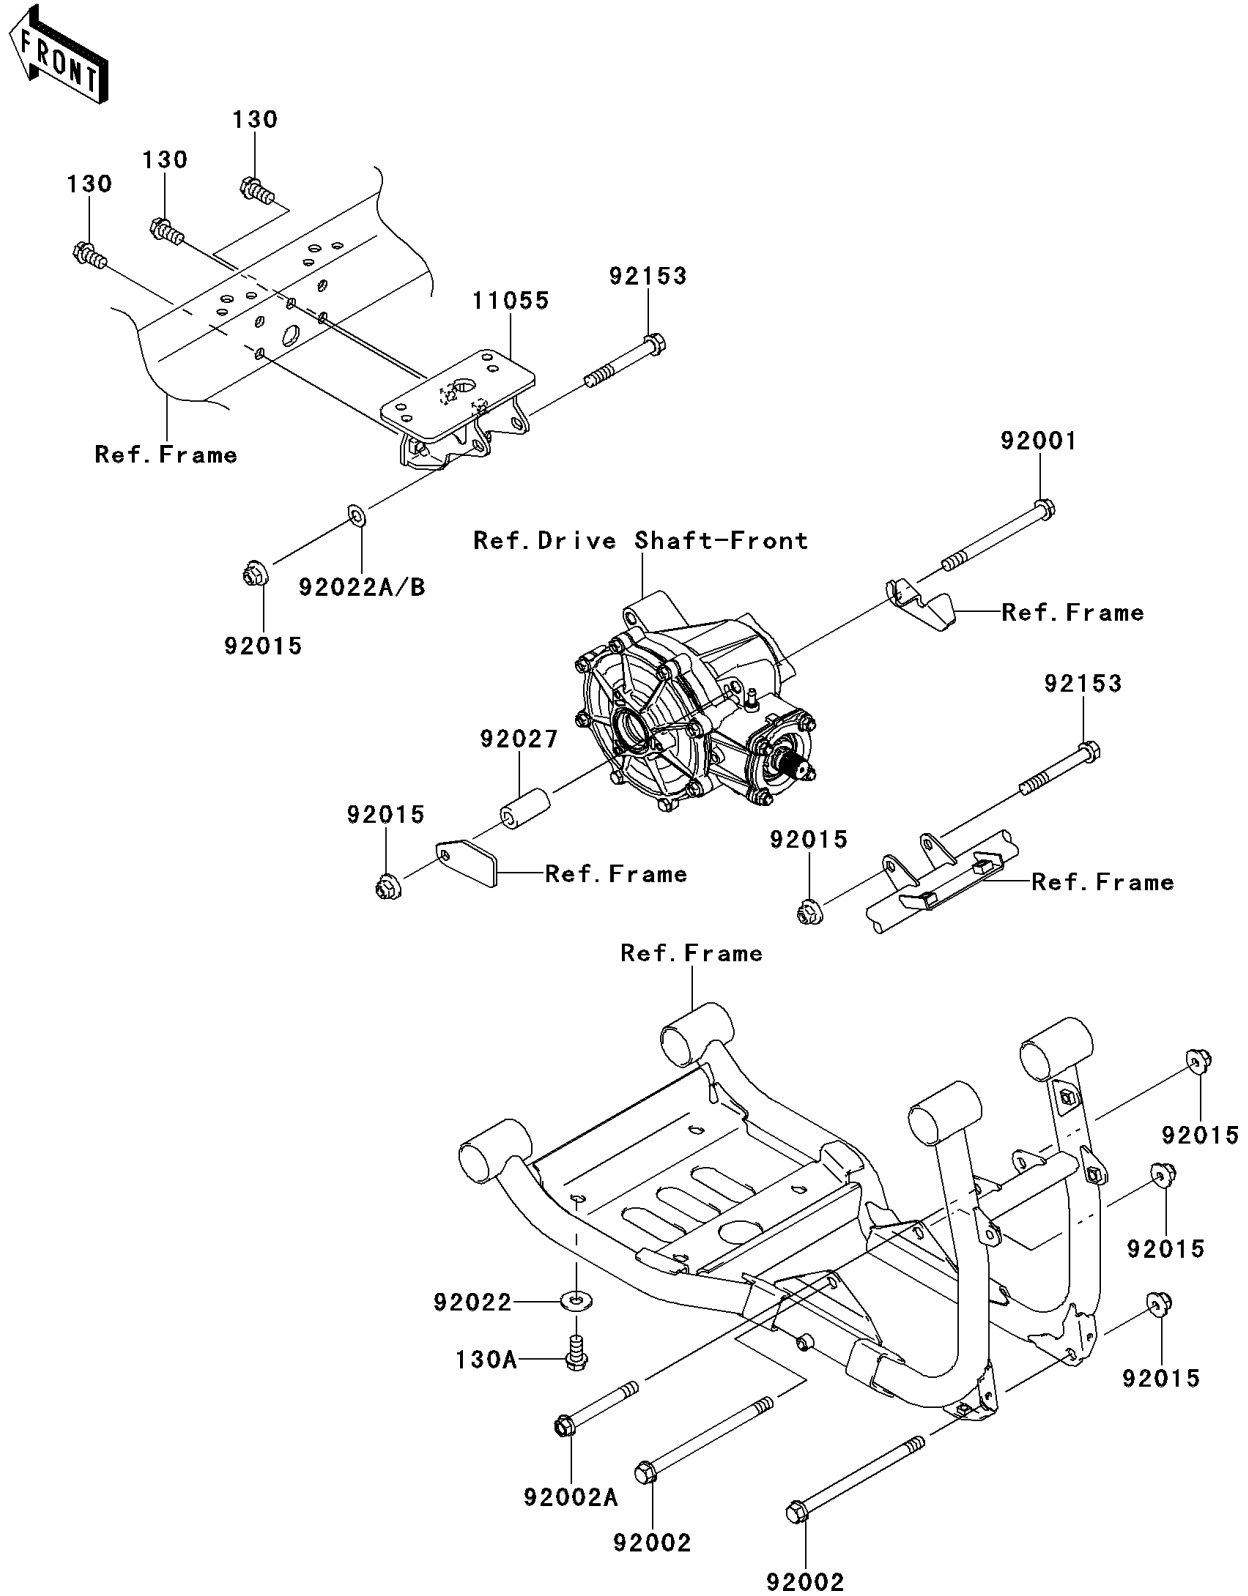

2013 MULE™ 4010 DIESEL 4x4

PARTS DIAGRAM

Engine Mount

F2122

2013 MULE™ 4010 DIESEL 4x4

PARTS LIST

Engine Mount

ITEM NAME	PART NUMBER	QUANTITY
BRACKET,FRONT GEAR CASE (Ref # 11055)	11055-1469	1
BOLT,FLANGED,10X115 (Ref # 92001)	92001-1603	1
BOLT,10X145 (Ref # 92002)	92002-1348	2
BOLT,FLANGED,10X80 (Ref # 92002A)	92002-1764	1
NUT,LOCK,10MM (Ref # 92015)	92015-1597	6
WASHER,10.5X26X2.3,BLACK (Ref # 92022)	92022-1396	4
WASHER,10.2X20X0.5 (Ref # 92022A)	92022-1649	AR
WASHER,10.5X20X1 (Ref # 92022B)	92022-239	AR
COLLAR,11X20X39 (Ref # 92027)	92027-1518	1
BOLT,FLANGED,10X75 (Ref # 92153)	92153-1384	2
BOLT-FLANGED,10X20 (Ref # 130)	130BA1020	3
BOLT-FLANGED,10X20 (Ref # 130A)	130BB1020	4