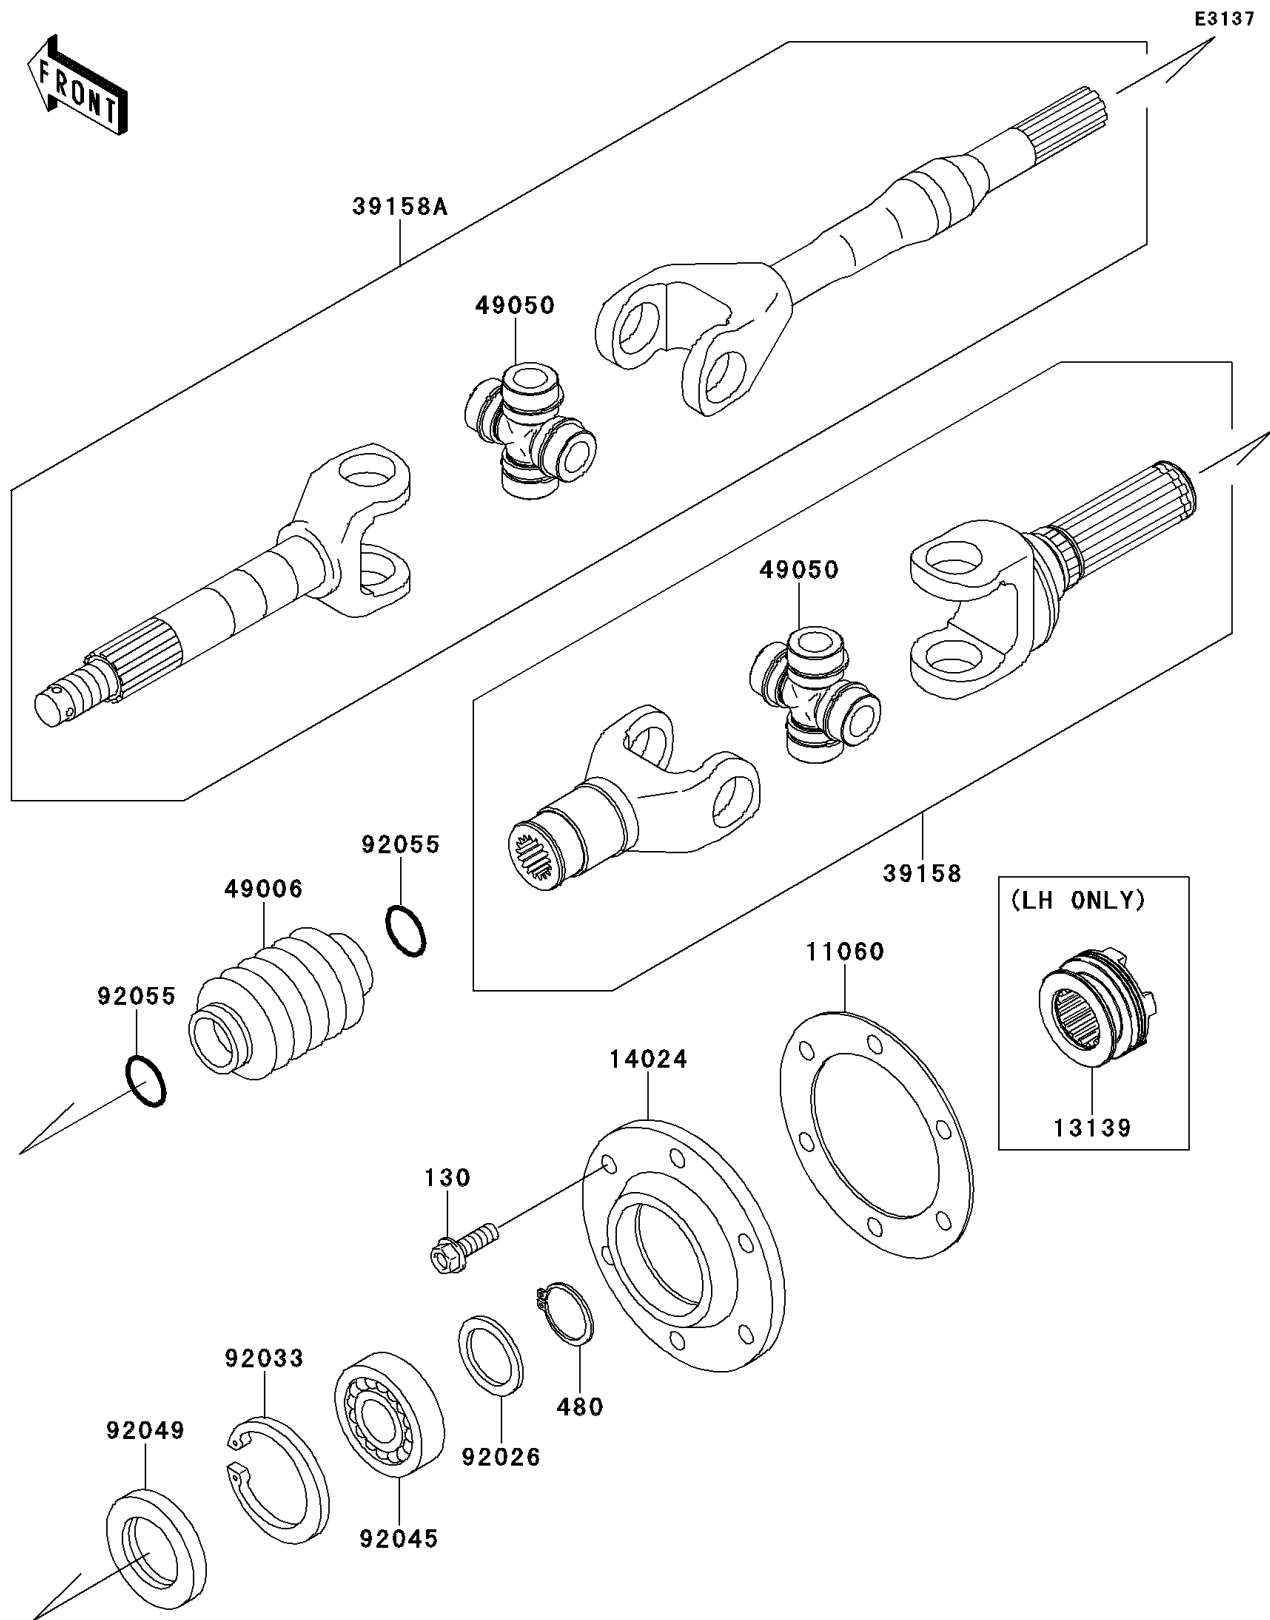

2012 MULE™ 4010 DIESEL 4x4

PARTS DIAGRAM

Drive Shaft-Rear

2012 MULE™ 4010 DIESEL 4x4

PARTS LIST

Drive Shaft-Rear

ITEM NAME

PART NUMBER

QUANTITY
